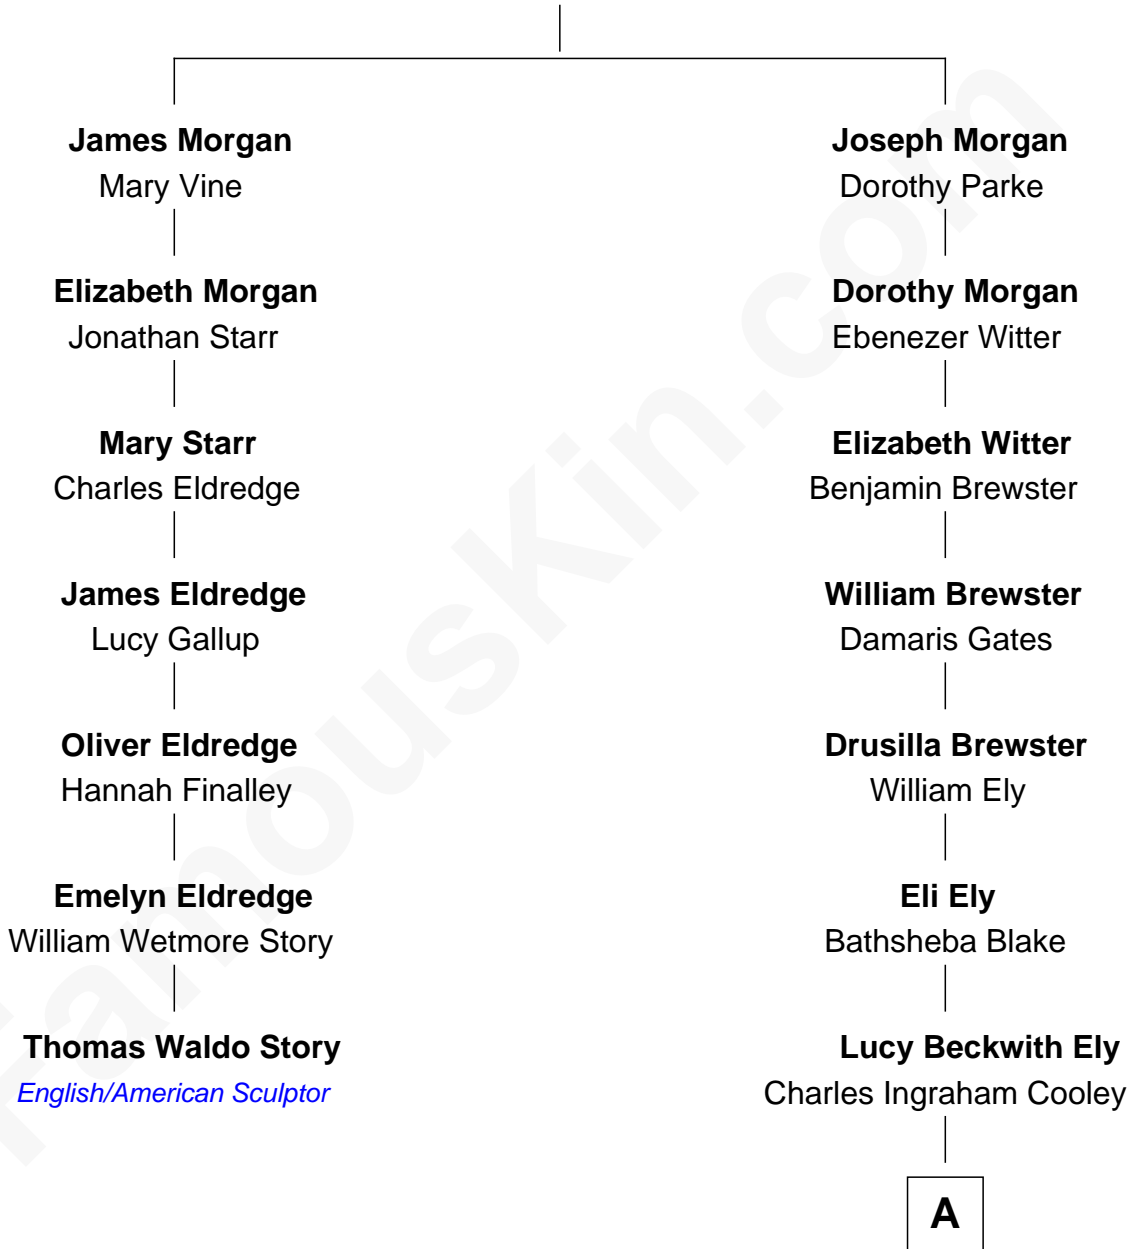

FamousKin.com
Relationship Chart of
Thomas Waldo Story
English/American Sculptor

6th cousin 5 times removed of

Andrew Shue
TV Actor

James Morgan
 Margery Hill

A

Mary Jane Cooley
Giles Buckingham Willcox

Harriet Grace Brewster Willcox
Alexander Hunter Gunn

Mary Brewster Gunn
Adoniram Judson Wells

Anne Brewster Wells
James William Shue

Andrew Shue
TV Actor