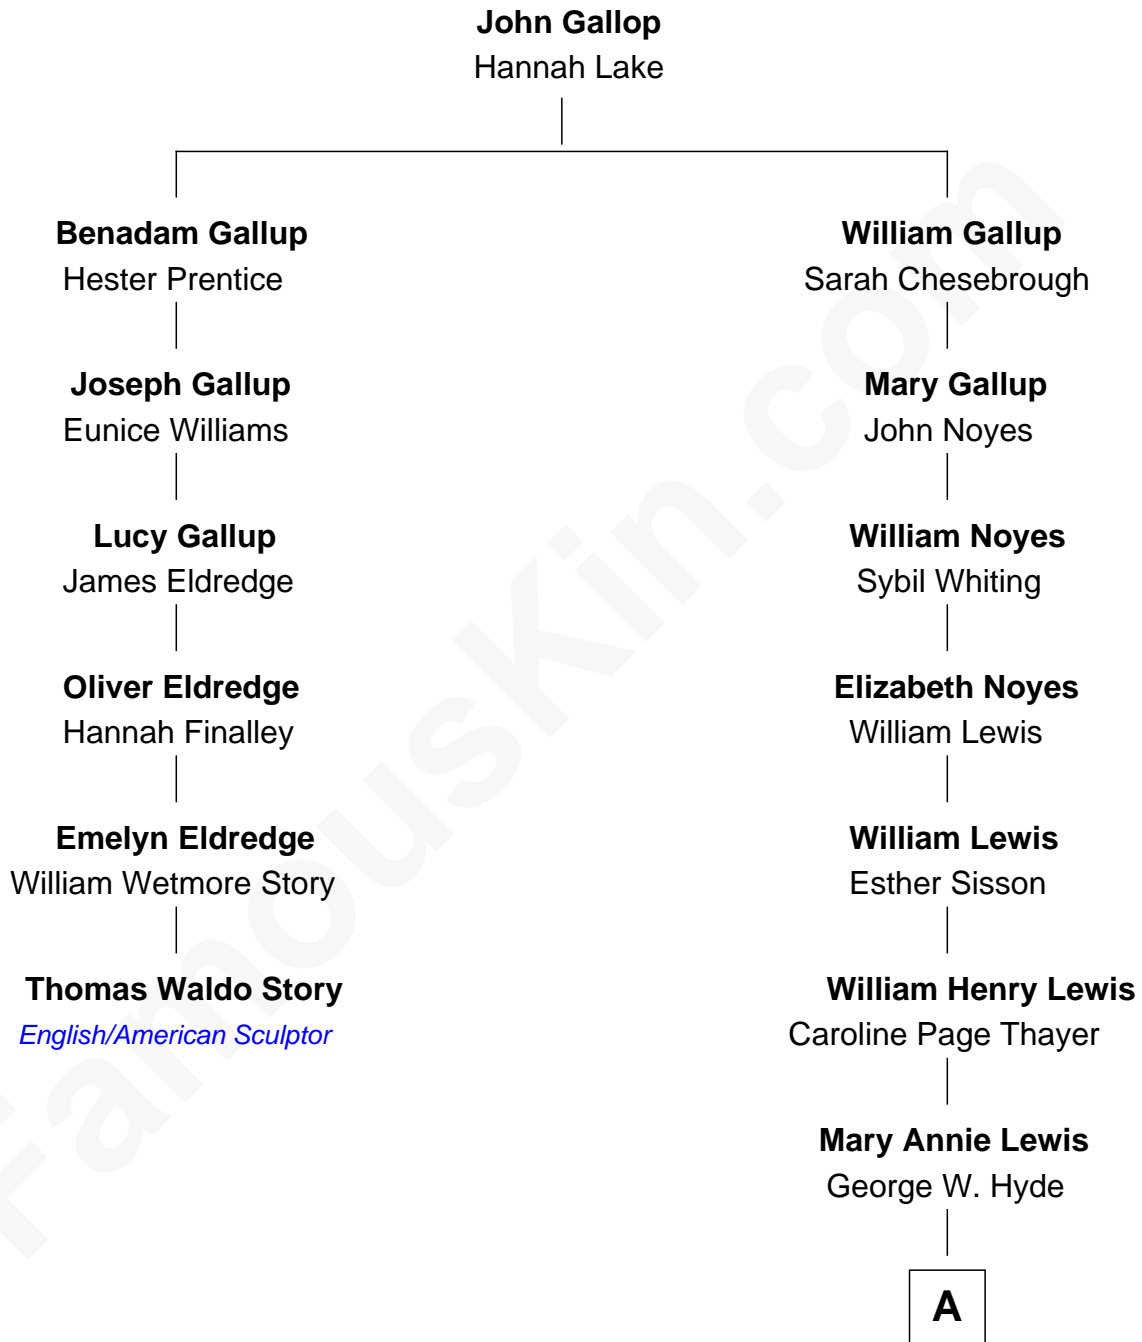

FamousKin.com Relationship Chart of

Thomas Waldo Story
English/American Sculptor

5th cousin 4 times removed of

David Hyde Pierce
Stage, TV, and Movie Actor

A

Helen E. Hyde
Arthur J. Pierce

George Hyde Pierce
Laura Marie Hughes