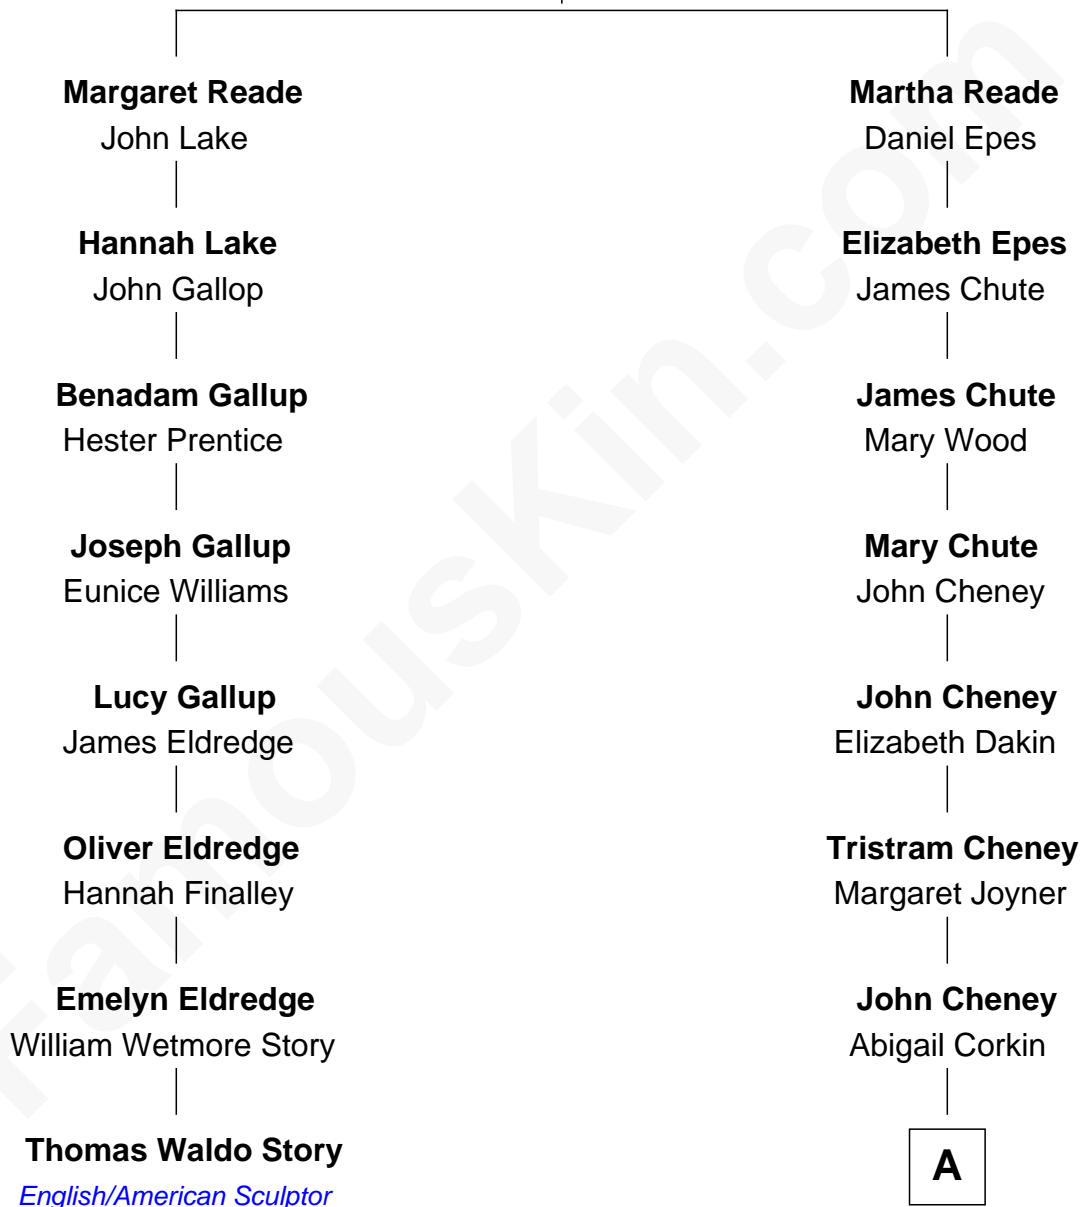

FamousKin.com
Relationship Chart of
Thomas Waldo Story
English/American Sculptor

7th cousin 4 times removed of

Carole Lombard
Movie Actress

Edmund Reade
 Elizabeth Cooke

A

—
Roswell Cheney

Abigail Willard

—
James Cheney

Nancy B. Evans

—
Alice S. Cheney

Charles S. Knight

—
Elizabeth Jayne Knight

Frederick Christian Peters

—
Carole Lombard

Movie Actress