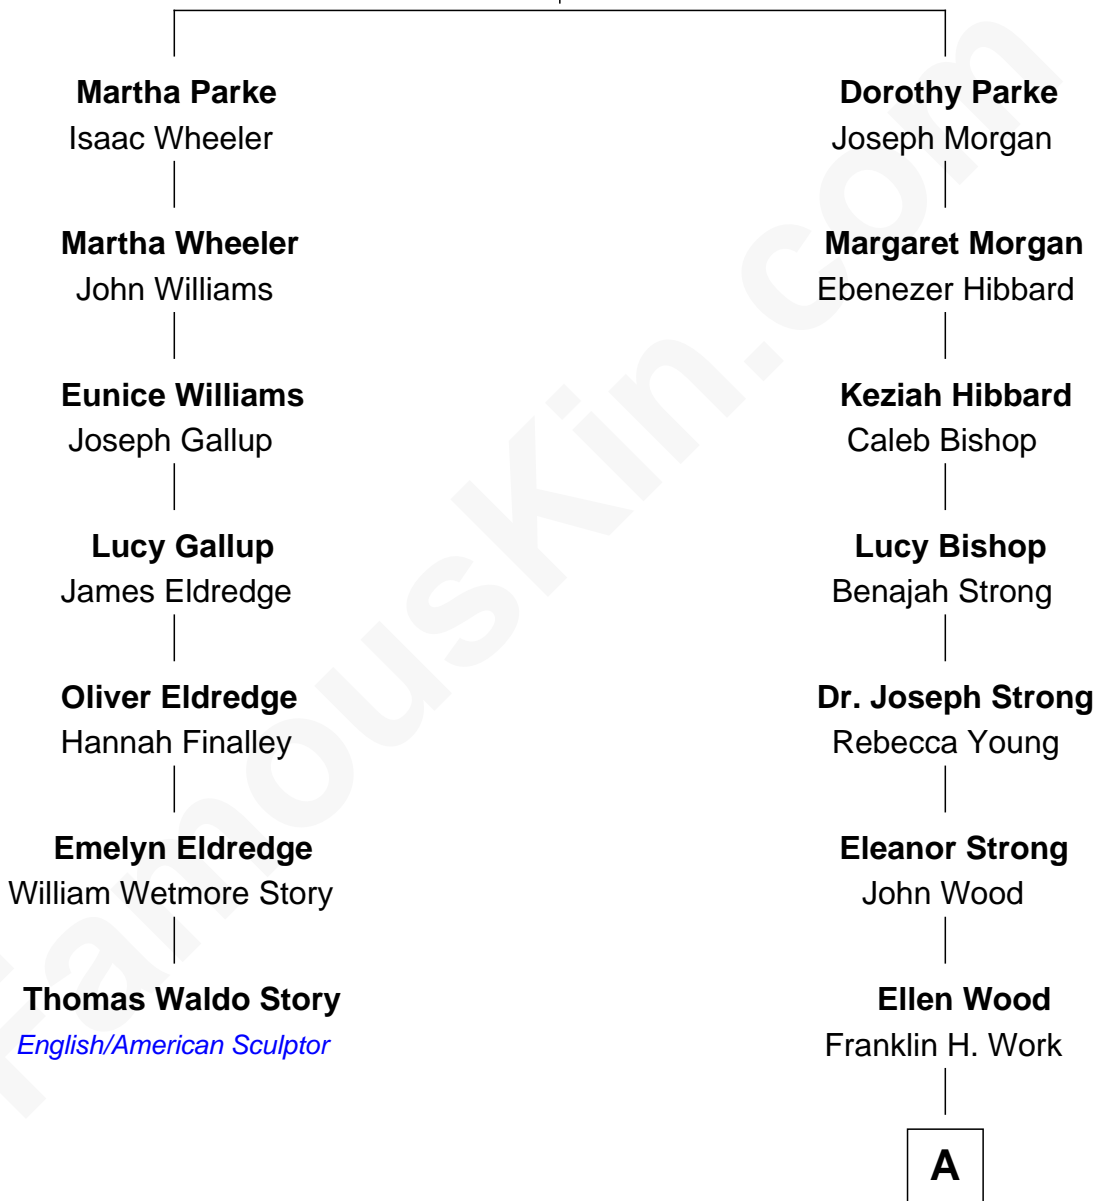

FamousKin.com
Relationship Chart of
Thomas Waldo Story
English/American Sculptor

6th cousin 4 times removed of

Princess Diana
Princess of Wales

Thomas Parke
 Dorothy Thompson

A

—
Frances Eleanor Work

James Boothby Burke Roche

—
Edmund Maurice Burke Roche

Ruth Sylvia Gill

—
Frances Ruth Burke Roche

Edward John Spencer

—
Princess Diana

Princess of Wales