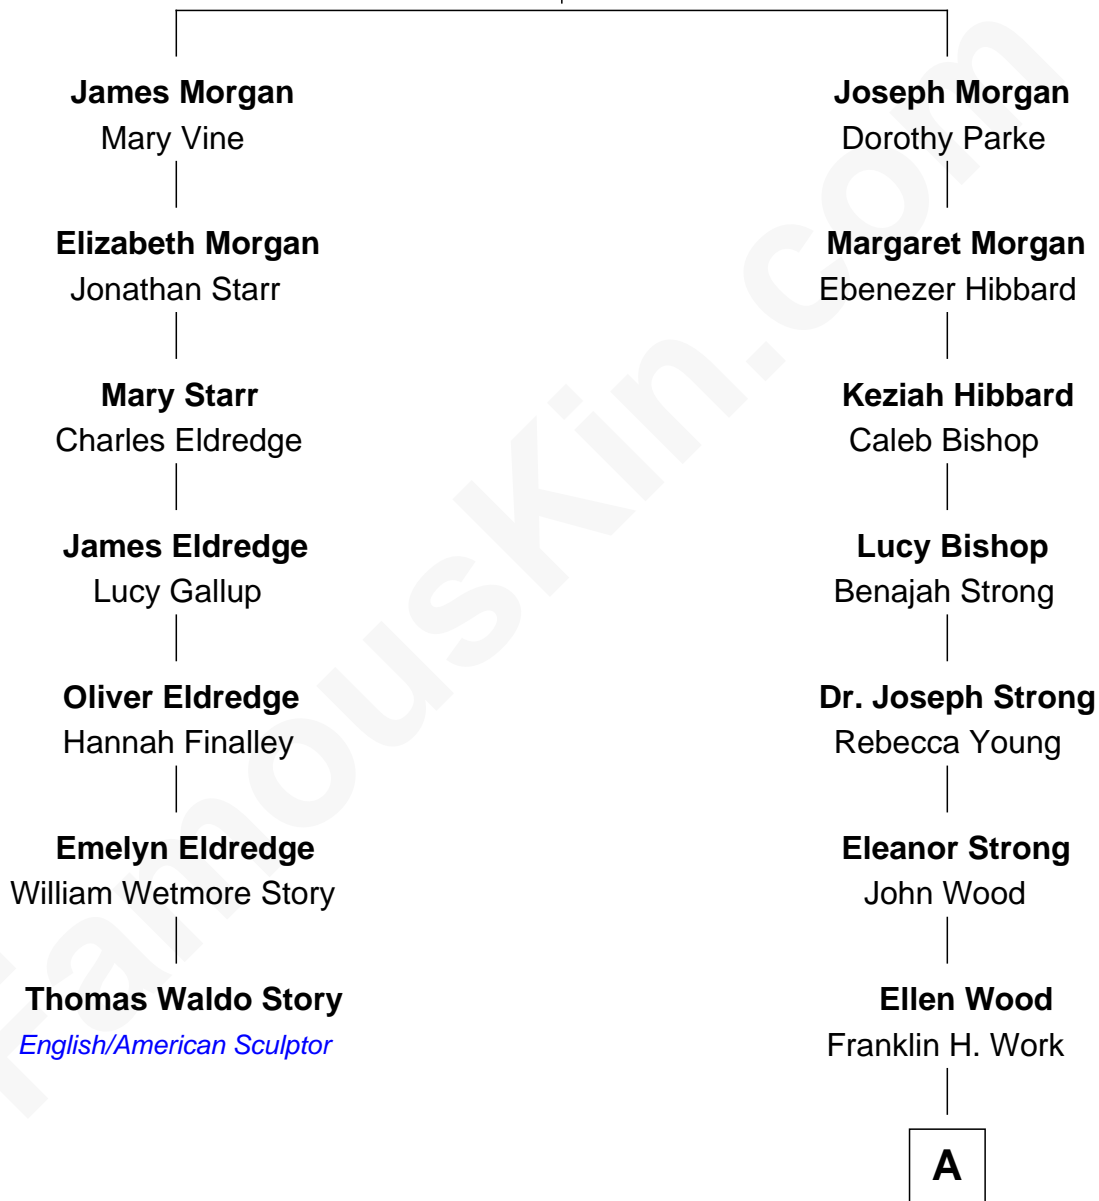

FamousKin.com
Relationship Chart of
Thomas Waldo Story
English/American Sculptor

6th cousin 4 times removed of

Princess Diana
Princess of Wales

James Morgan
 Margery Hill

A

—
Frances Eleanor Work

James Boothby Burke Roche

—
Edmund Maurice Burke Roche

Ruth Sylvia Gill

—
Frances Ruth Burke Roche

Edward John Spencer

—
Princess Diana

Princess of Wales