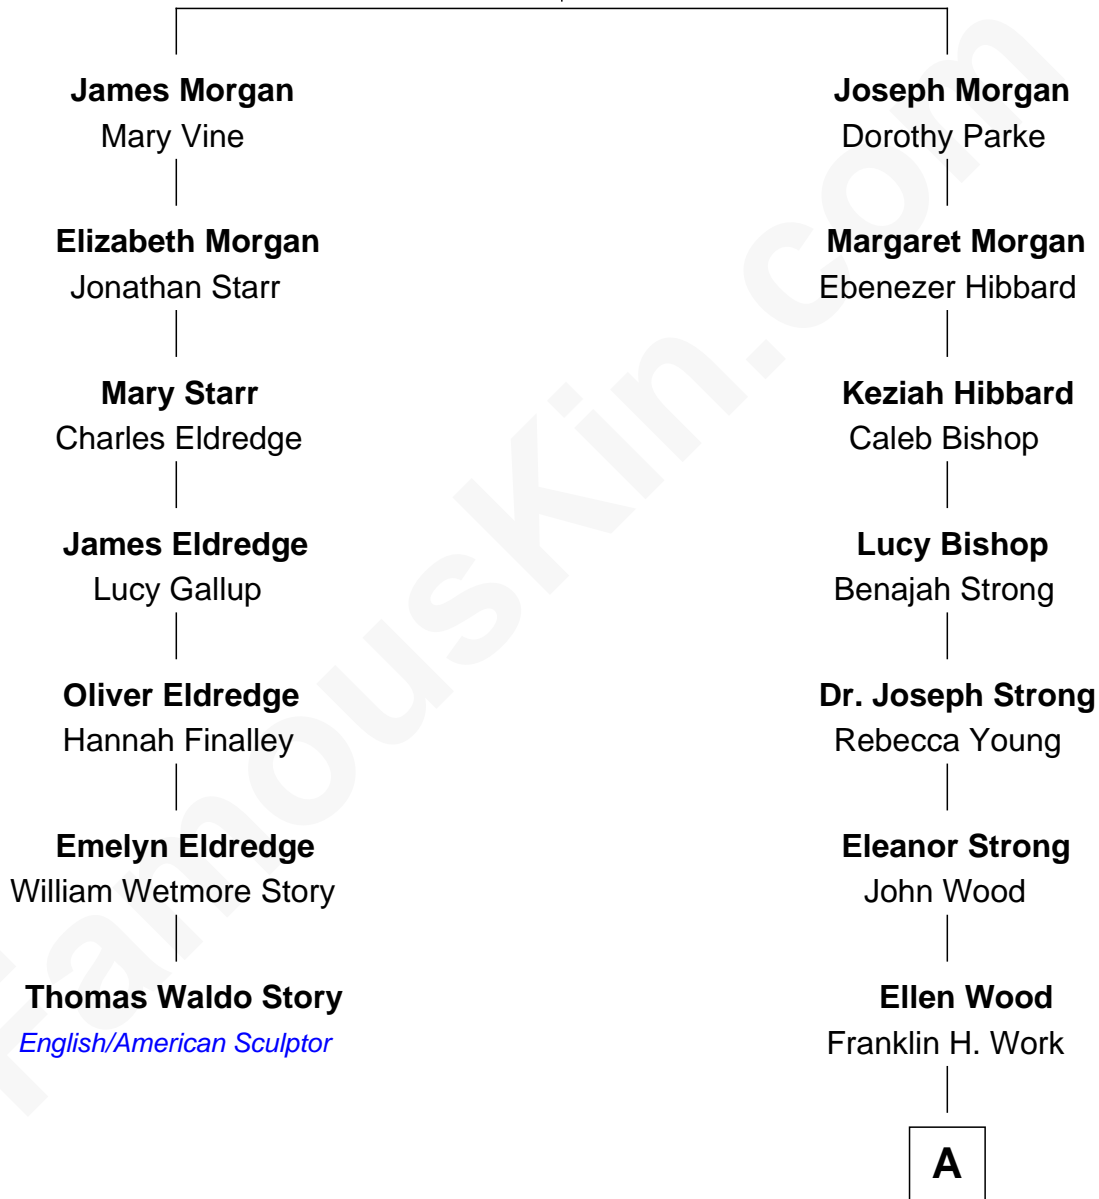

FamousKin.com
Relationship Chart of
Thomas Waldo Story
English/American Sculptor

6th cousin 5 times removed of

Prince William
Prince of Wales

James Morgan
 Margery Hill

A

Frances Eleanor Work

James Boothby Burke Roche

Edmund Maurice Burke Roche

Ruth Sylvia Gill

Frances Ruth Burke Roche

Edward John Spencer

Princess Diana Frances Spencer

Charles III, King of the United Kingdom

Prince William

Prince of Wales