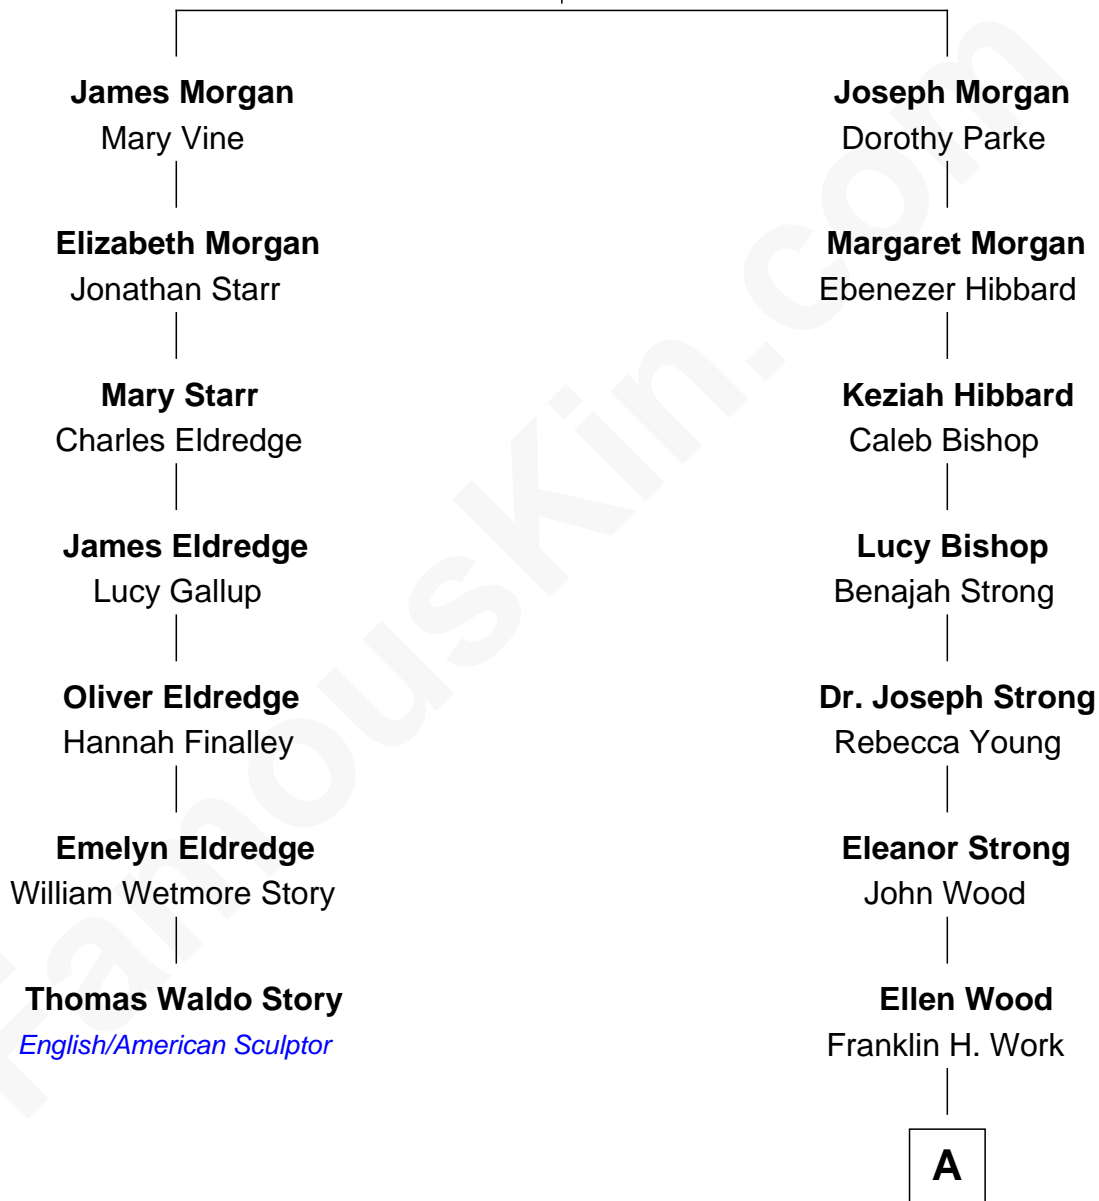

**FamousKin.com**  
**Relationship Chart of**  
**Thomas Waldo Story**  
*English/American Sculptor*

6th cousin 5 times removed of

**Prince Harry**  
*Duke of Sussex*

**James Morgan**  
 Margery Hill

**A**

**Frances Eleanor Work**

James Boothby Burke Roche

**Edmund Maurice Burke Roche**

Ruth Sylvia Gill

**Frances Ruth Burke Roche**

Edward John Spencer

**Princess Diana Frances Spencer**

Charles III, King of the United Kingdom