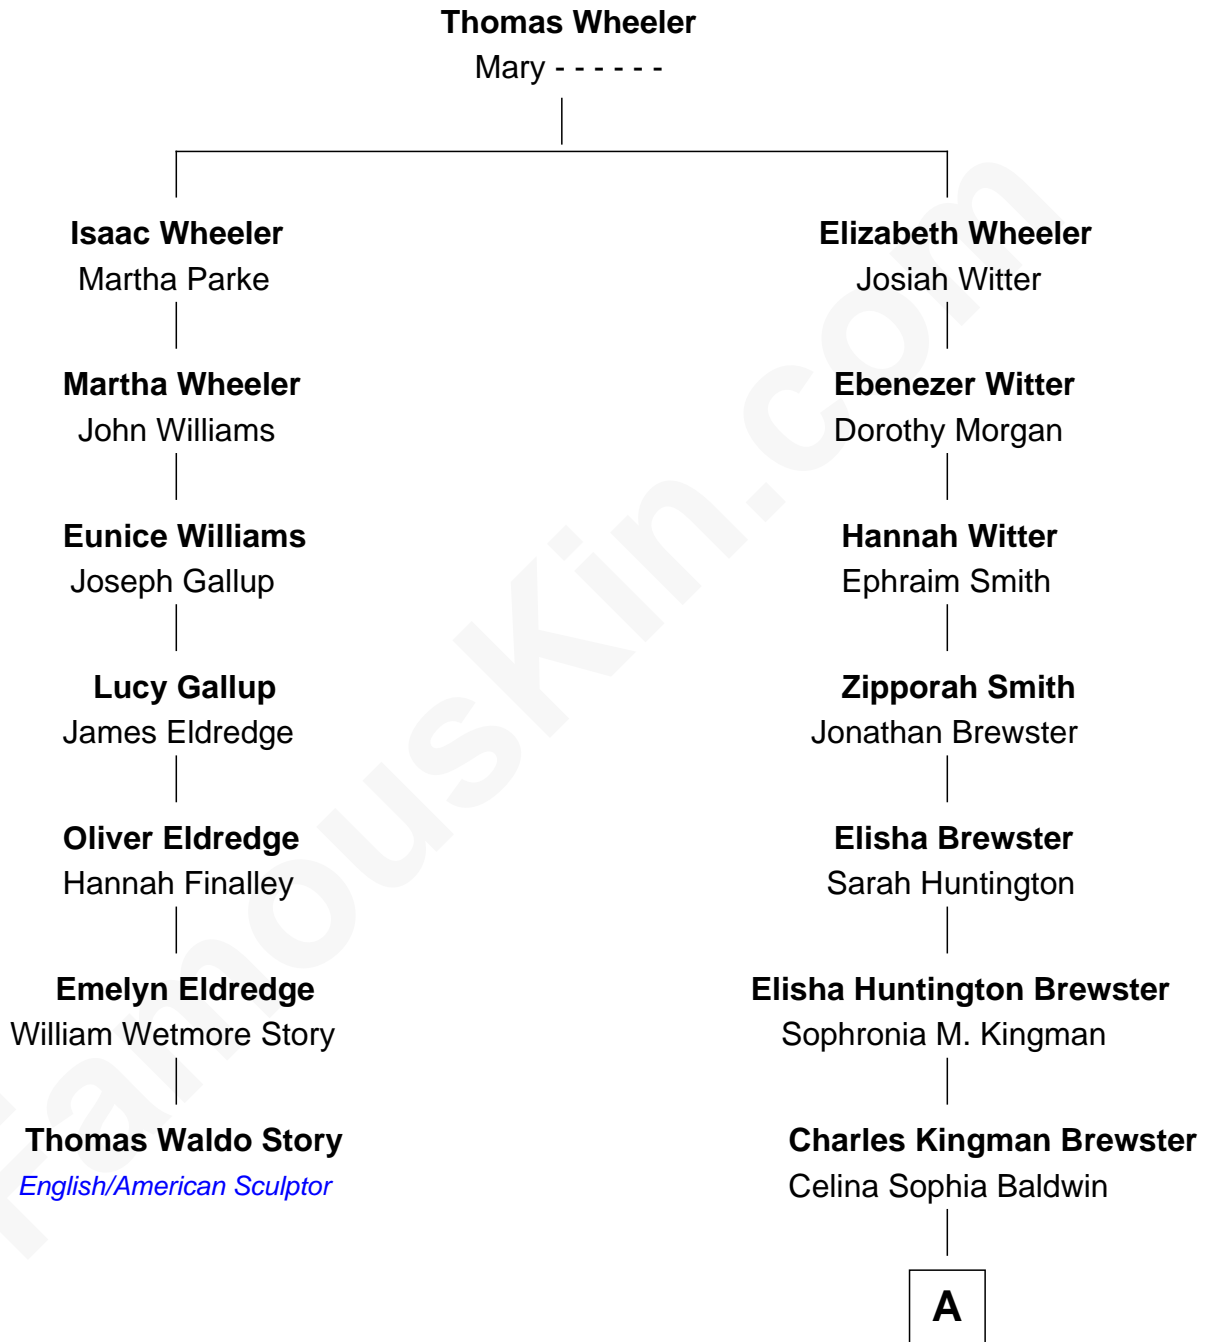

**FamousKin.com**  
**Relationship Chart of**  
**Thomas Waldo Story**  
*English/American Sculptor*

6th cousin 4 times removed of

**Jordana Brewster**  
*TV and Movie Actress*

**A**

Kingman Brewster  
Florence Foster Besse

Kingman Brewster  
Mary Louise Phillips

Alden Brewster  
Maria João Leão de Sousa

Jordana Brewster  
*TV and Movie Actress*