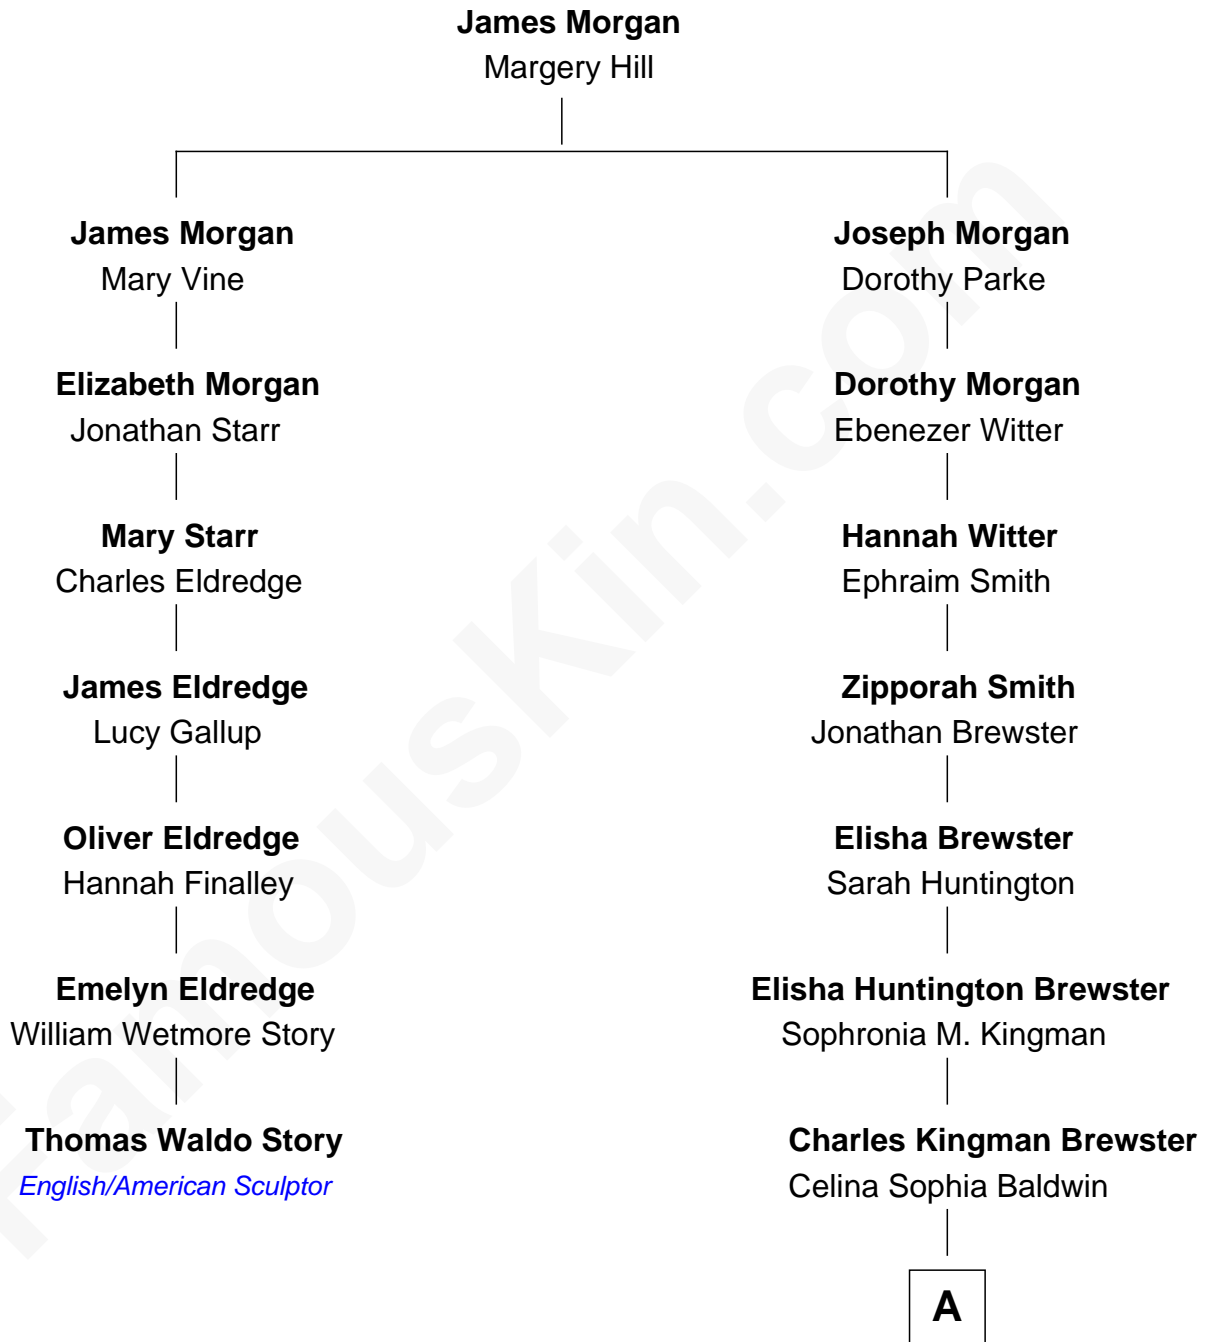

FamousKin.com
Relationship Chart of
Thomas Waldo Story
English/American Sculptor

6th cousin 4 times removed of

Jordana Brewster
TV and Movie Actress

A

Kingman Brewster
Florence Foster Besse

Kingman Brewster
Mary Louise Phillips

Alden Brewster
Maria João Leão de Sousa

Jordana Brewster
TV and Movie Actress