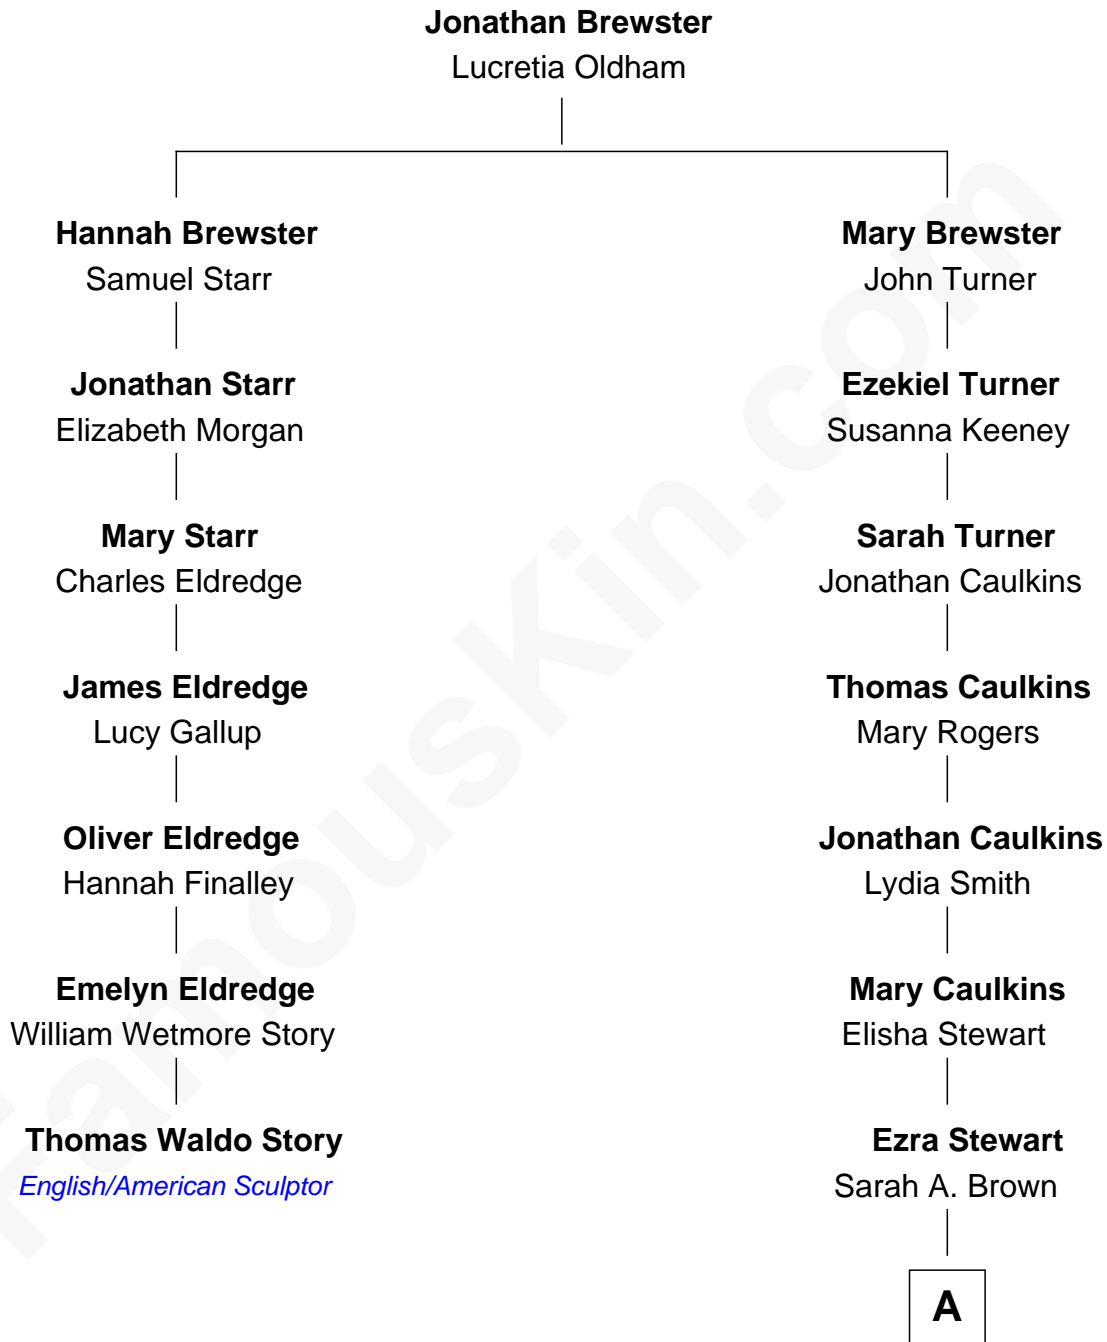

FamousKin.com
Relationship Chart of
Thomas Waldo Story
English/American Sculptor

6th cousin 6 times removed of
Edward Norton
Movie Actor

A

Daniel Brown Stewart

Sylvia S. Curtiss

Cora Anna Stewart

Franklin S. Baals