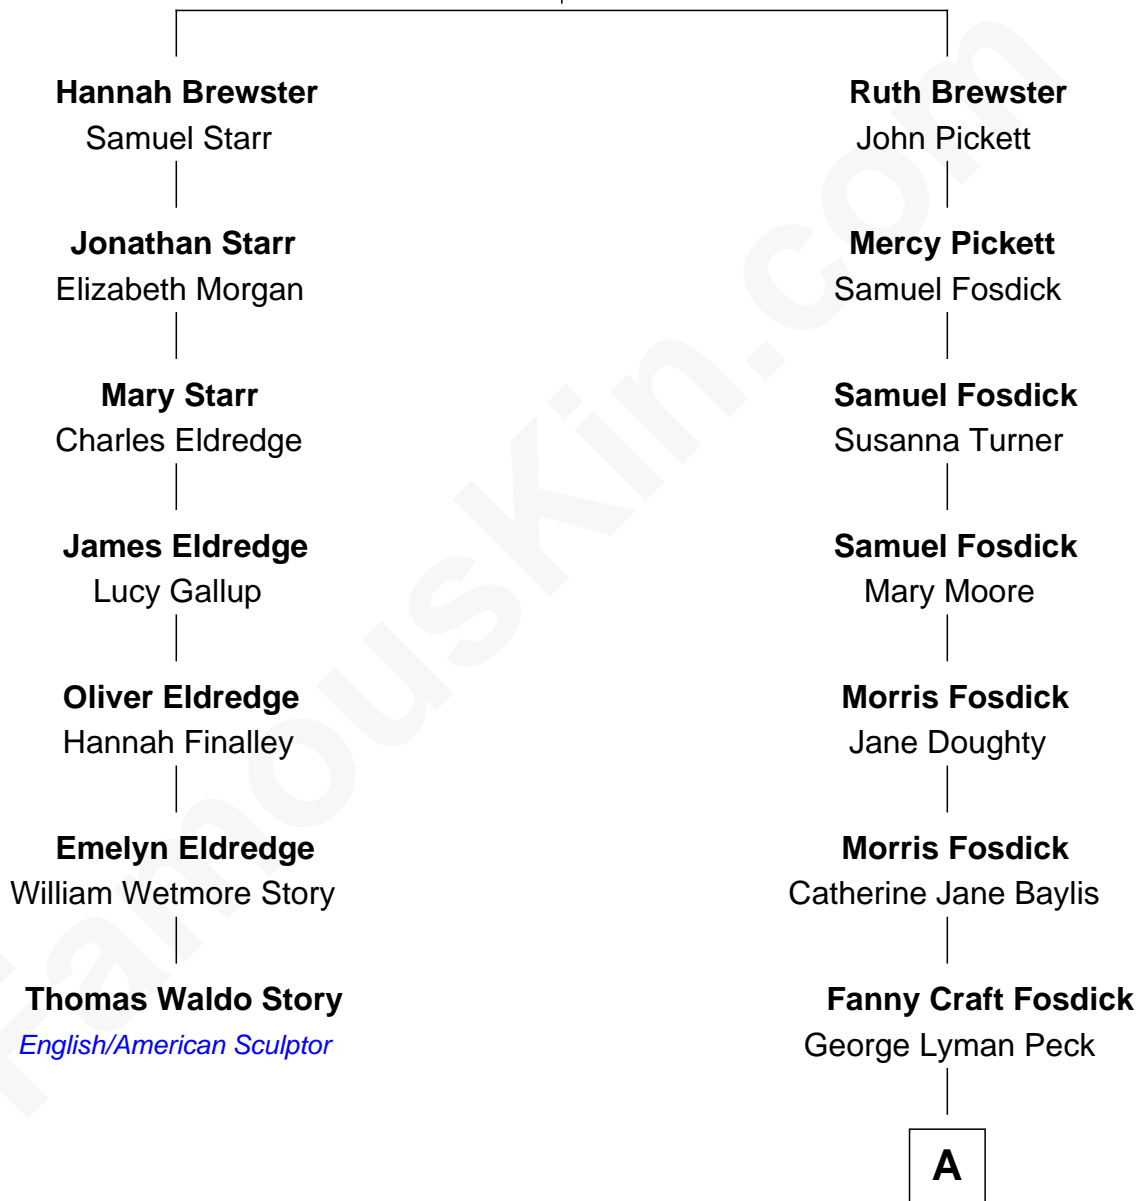

FamousKin.com
Relationship Chart of
Thomas Waldo Story
English/American Sculptor

6th cousin 4 times removed of

Mizuo Peck

TV and Movie Actress

Jonathan Brewster

Lucretia Oldham

A

George Leete Peck
Katharine May Tolles

Laurence Tolles Peck
Barbara Field

George Leete Peck
Sanae Mizusawa

Mizuo Peck
TV and Movie Actress