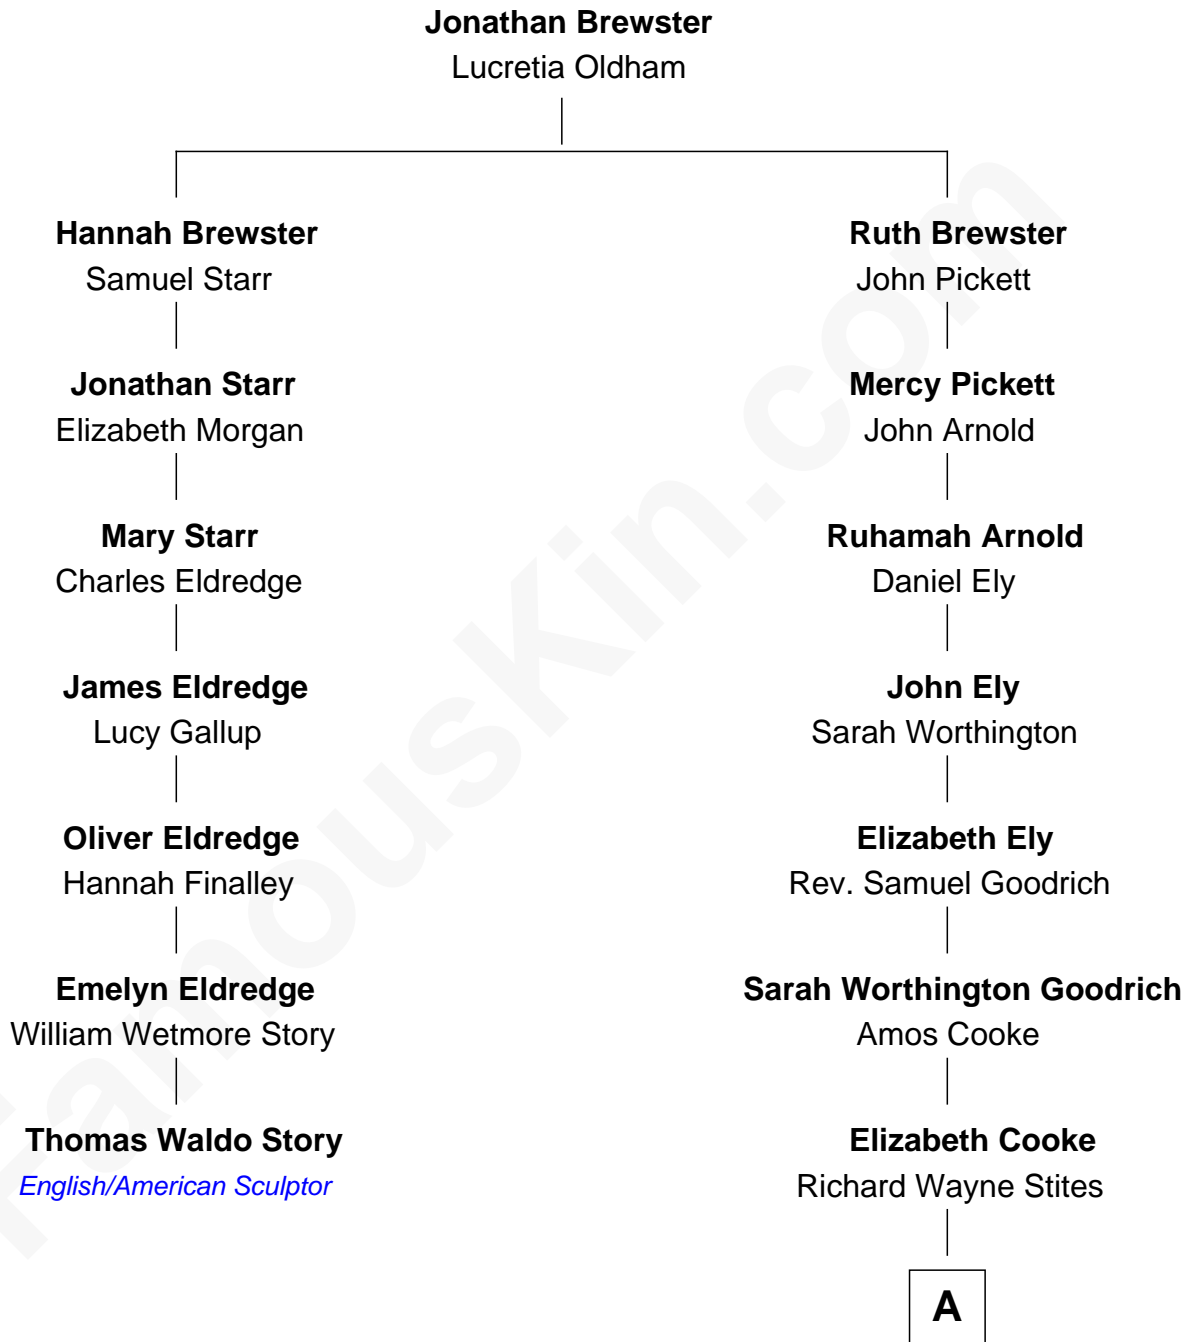

FamousKin.com Relationship Chart of

Thomas Waldo Story
English/American Sculptor

6th cousin 4 times removed of

Endicott Peabody
62nd Governor of Massachusetts

A

Elizabeth Wolcott Stites

Cortlandt Parker

Mary Frances Parker