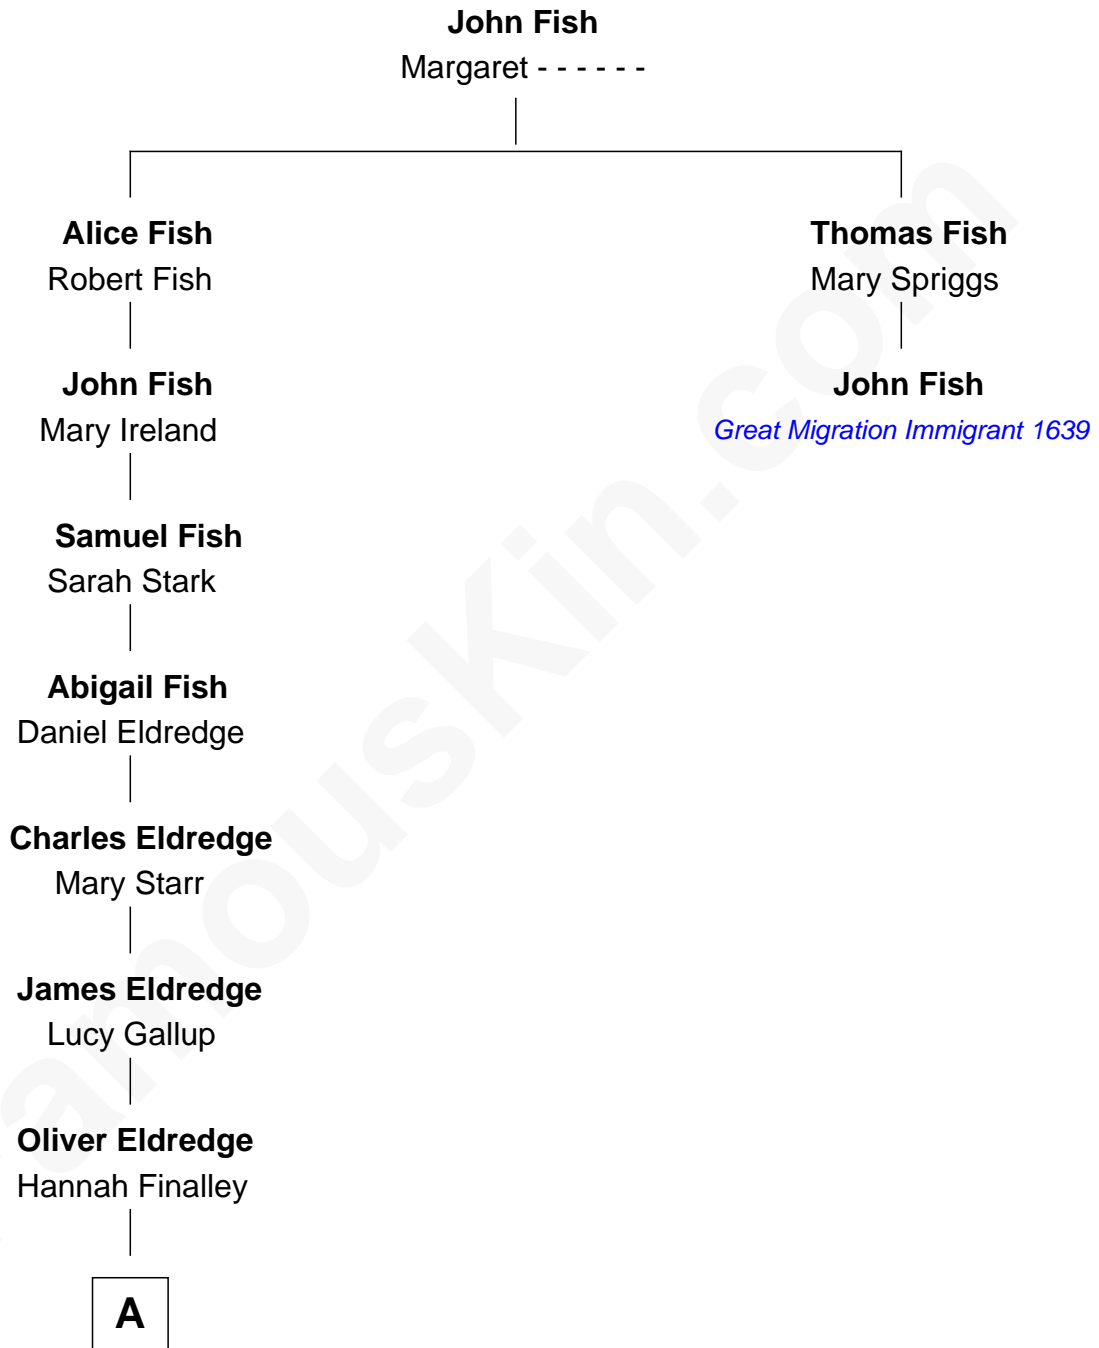

**FamousKin.com**  
**Relationship Chart of**  
**Thomas Waldo Story**  
*English/American Sculptor*

1st cousin 7 times removed of

**John Fish**

*(c1616 - c1663) Great Migration Immigrant 1639*

**A**

—  
**Emelyn Eldredge**  
William Wetmore Story

—  
**Thomas Waldo Story**  
*English/American Sculptor*

FamousKin.com