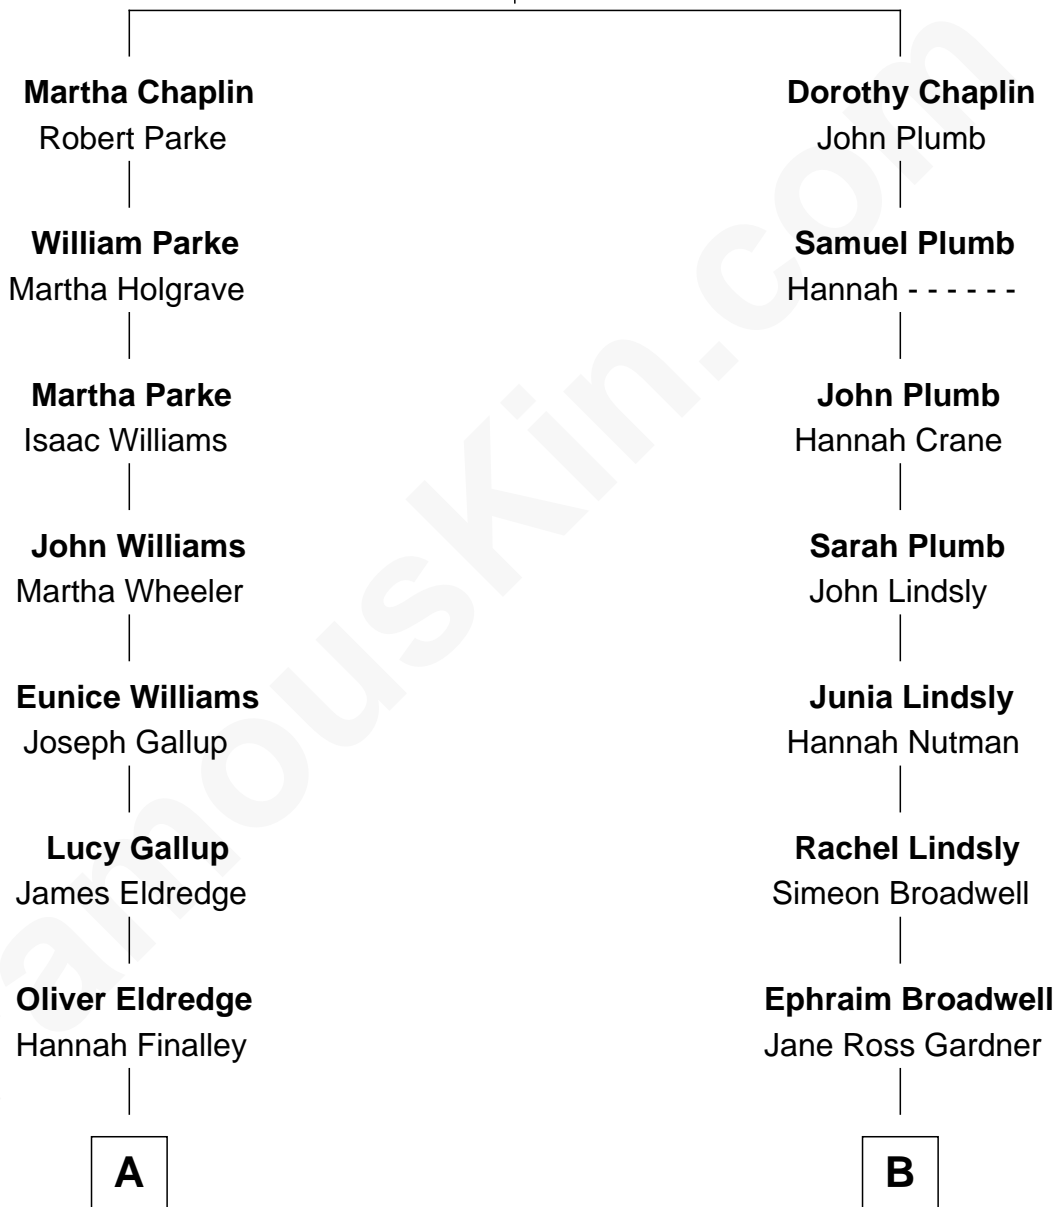

FamousKin.com Relationship Chart of

Thomas Waldo Story
English/American Sculptor

8th cousin 2 times removed of

Thomas J. Watson, Jr.
President and CEO of I.B.M.

William Chaplin
Agnes Holborough

A

Emelyn Eldredge
William Wetmore Story

Thomas Waldo Story
English/American Sculptor

B

John Broadwell
Margaretta Embree

Mary Jeannette Broadwell
Arthur Melville Kittredge

Mary Jeannette Kittredge
Thomas John Watson

Thomas J. Watson, Jr.
President and CEO of I.B.M.