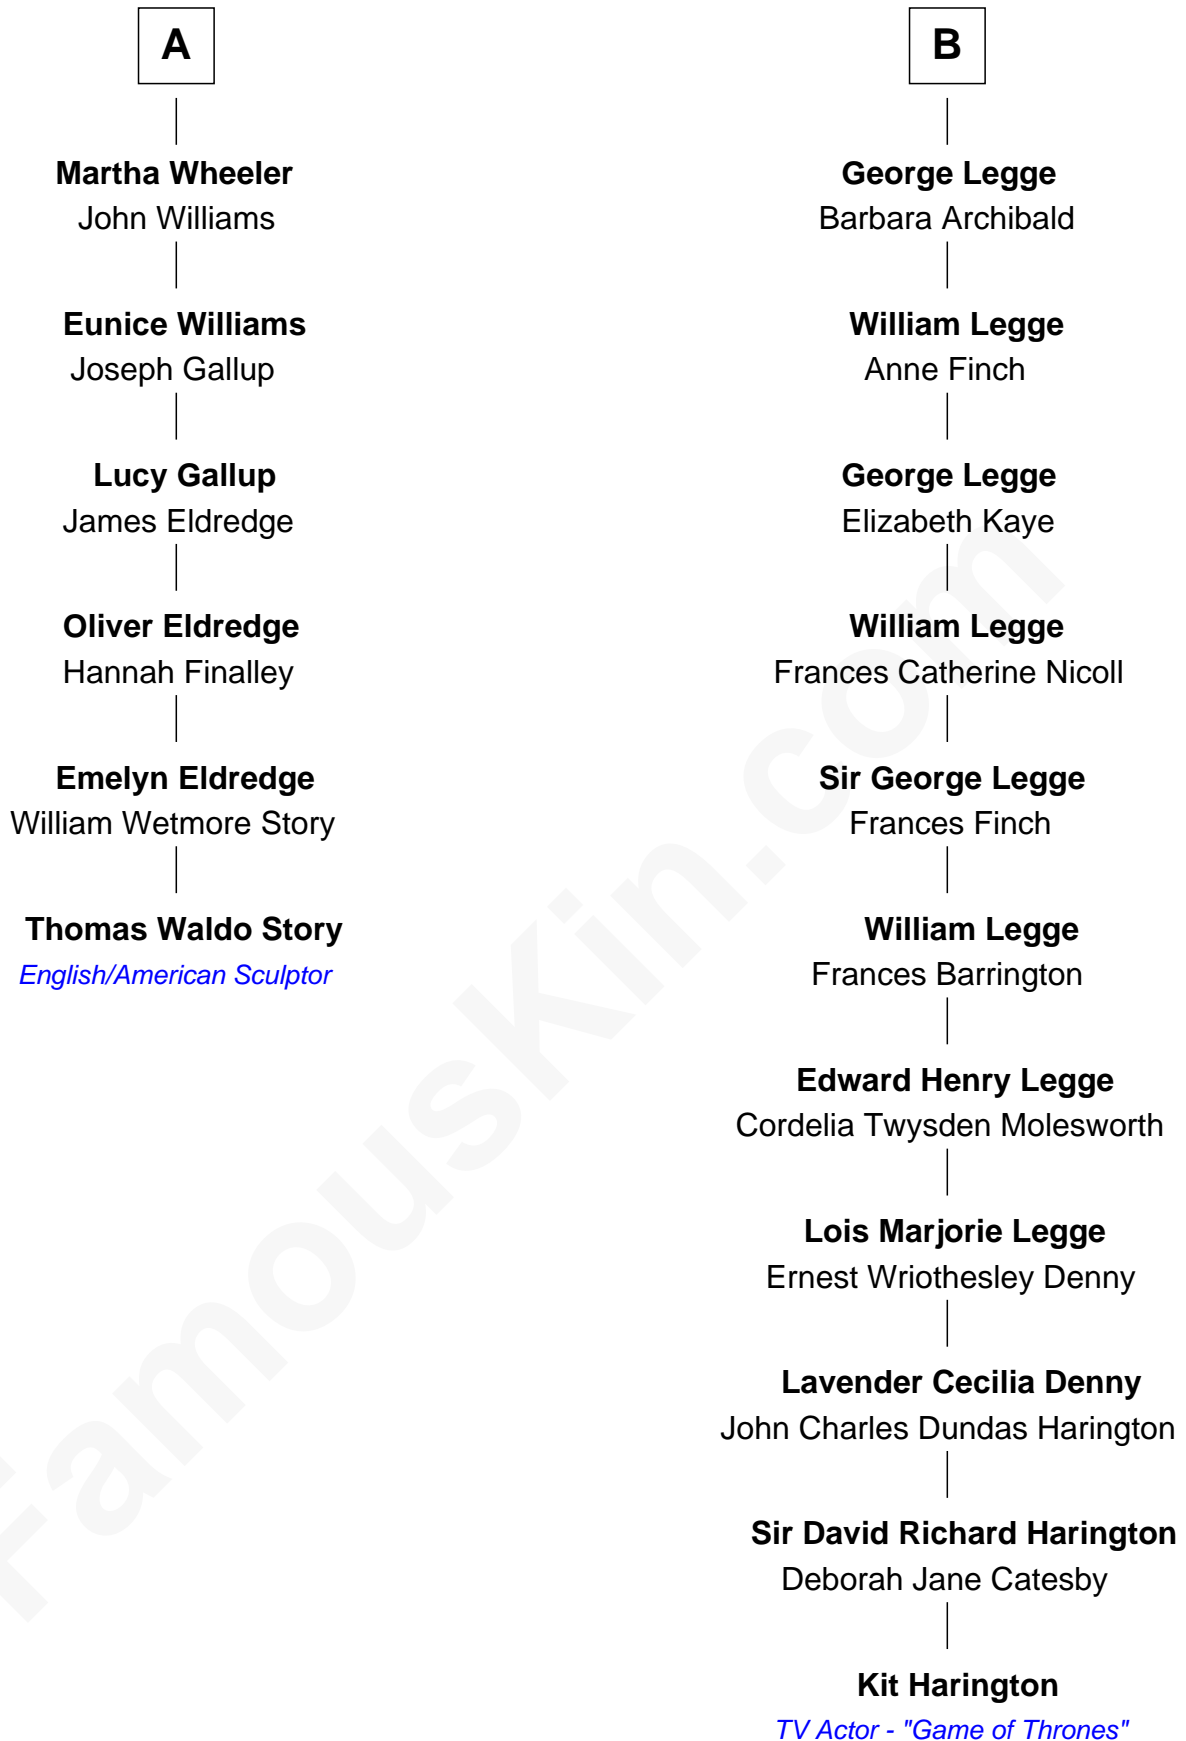

FamousKin.com

Relationship Chart of

Thomas Waldo Story

English/American Sculptor

12th cousin 5 times removed of

Kit Harington
TV Actor - "Game of Thrones"

Richard Coles

Kit Harington photo by [Gage Skidmore](#) [\(CC BY-SA 2.0\)](#)