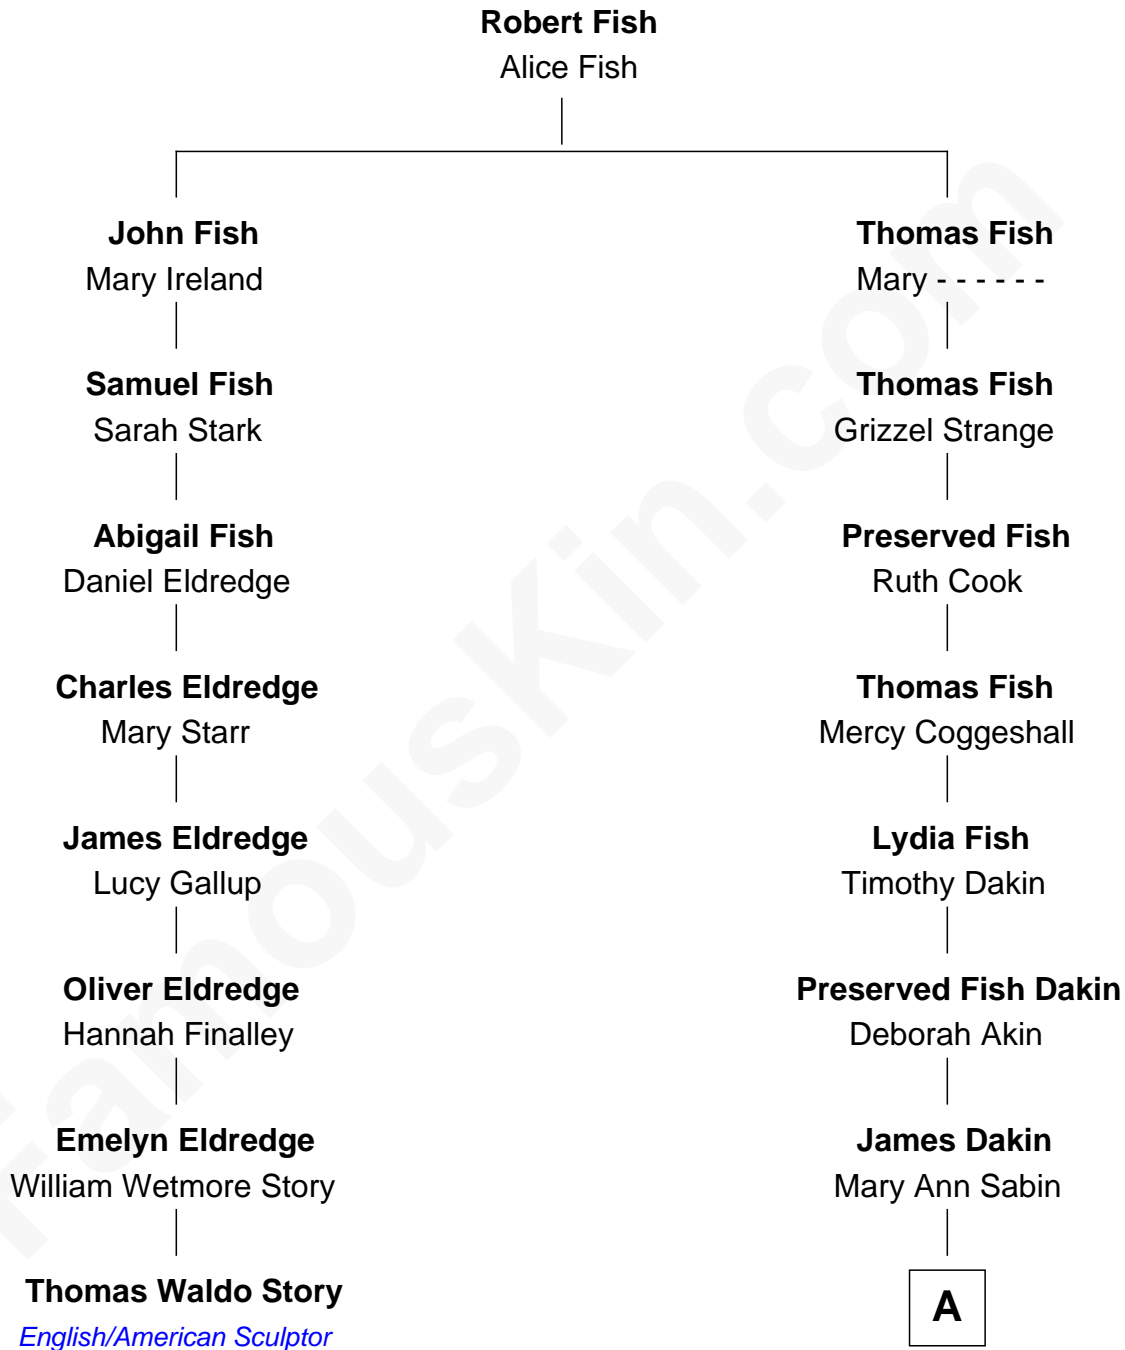

**FamousKin.com**  
**Relationship Chart of**  
**Thomas Waldo Story**  
*English/American Sculptor*

7th cousin 5 times removed of

**Ethan Hawke**

*Actor, Director, Screenwriter, Novelist*

**A**

**Dr. Edwin Francis Dakin**

Hannah Jane Bellar

**Ida Jane Dakin**

George Washington Hawke

**Ronald M. Hawke**

Edith S. Mosher

**Frank Taylor Hawke**

Betty Virginia Hartsock

**James Steven Hawke**

Leslie Carole Green

**Ethan Hawke**

*Movie Actor*