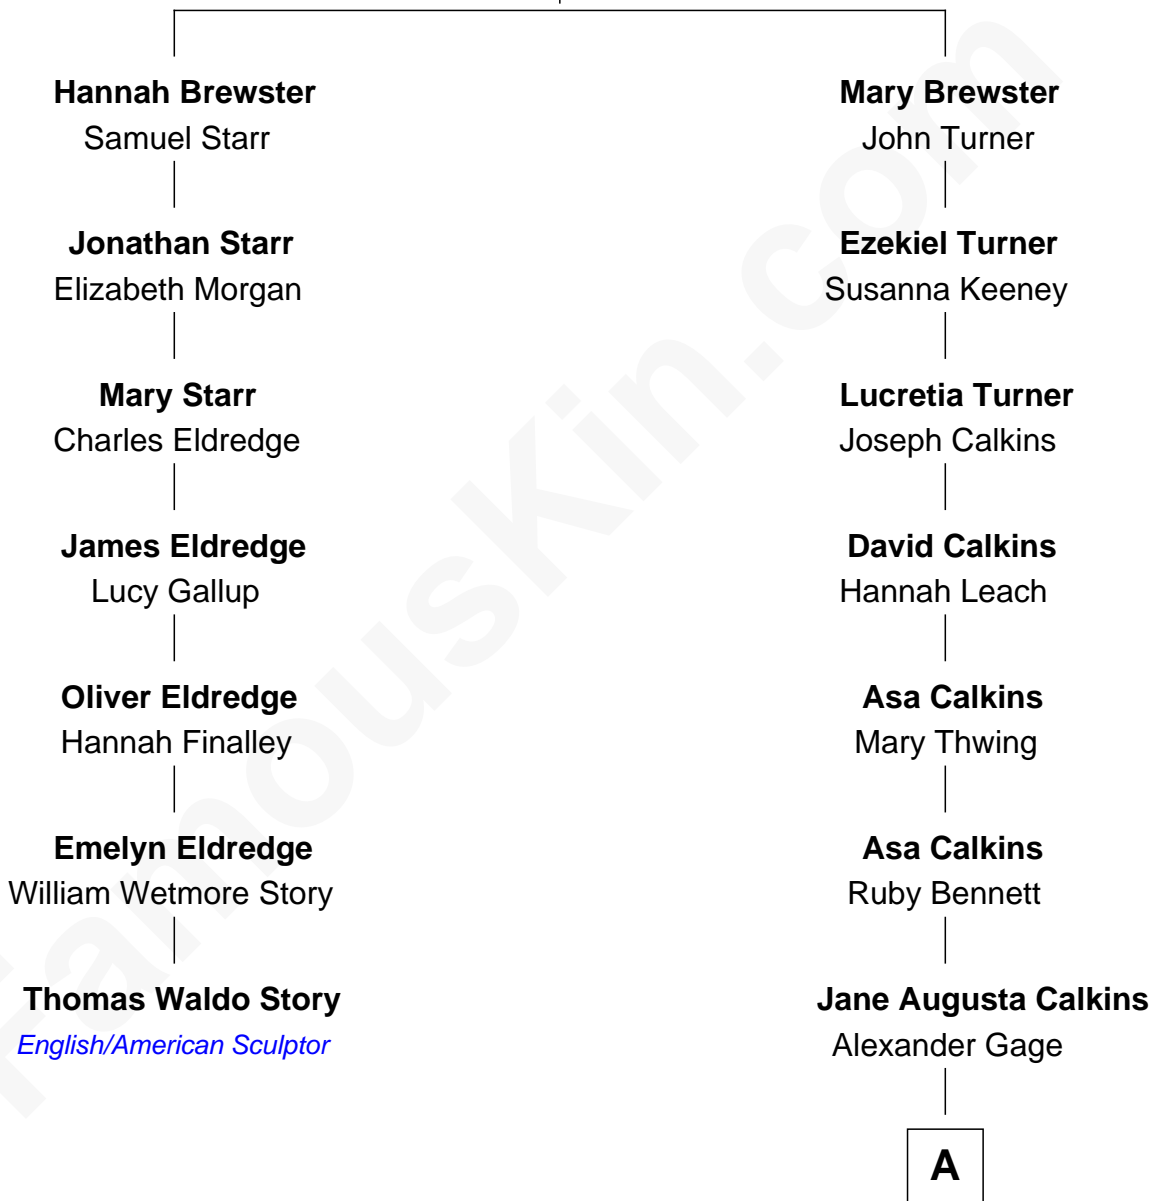

**FamousKin.com**  
**Relationship Chart of**  
**Thomas Waldo Story**  
*English/American Sculptor*

6th cousin 4 times removed of

**Richard Hatch**  
*TV and Movie Actor*

**Jonathan Brewster**  
 Lucretia Oldham

**A**

**Nellie Marie Gage**  
John Devereux Hatch

**Charles Wesley Hatch**  
Leah Perkins Rogers

**John Raymond Hatch**  
Elizabeth White

**Richard Hatch**  
*TV and Movie Actor*

FamousKin.com