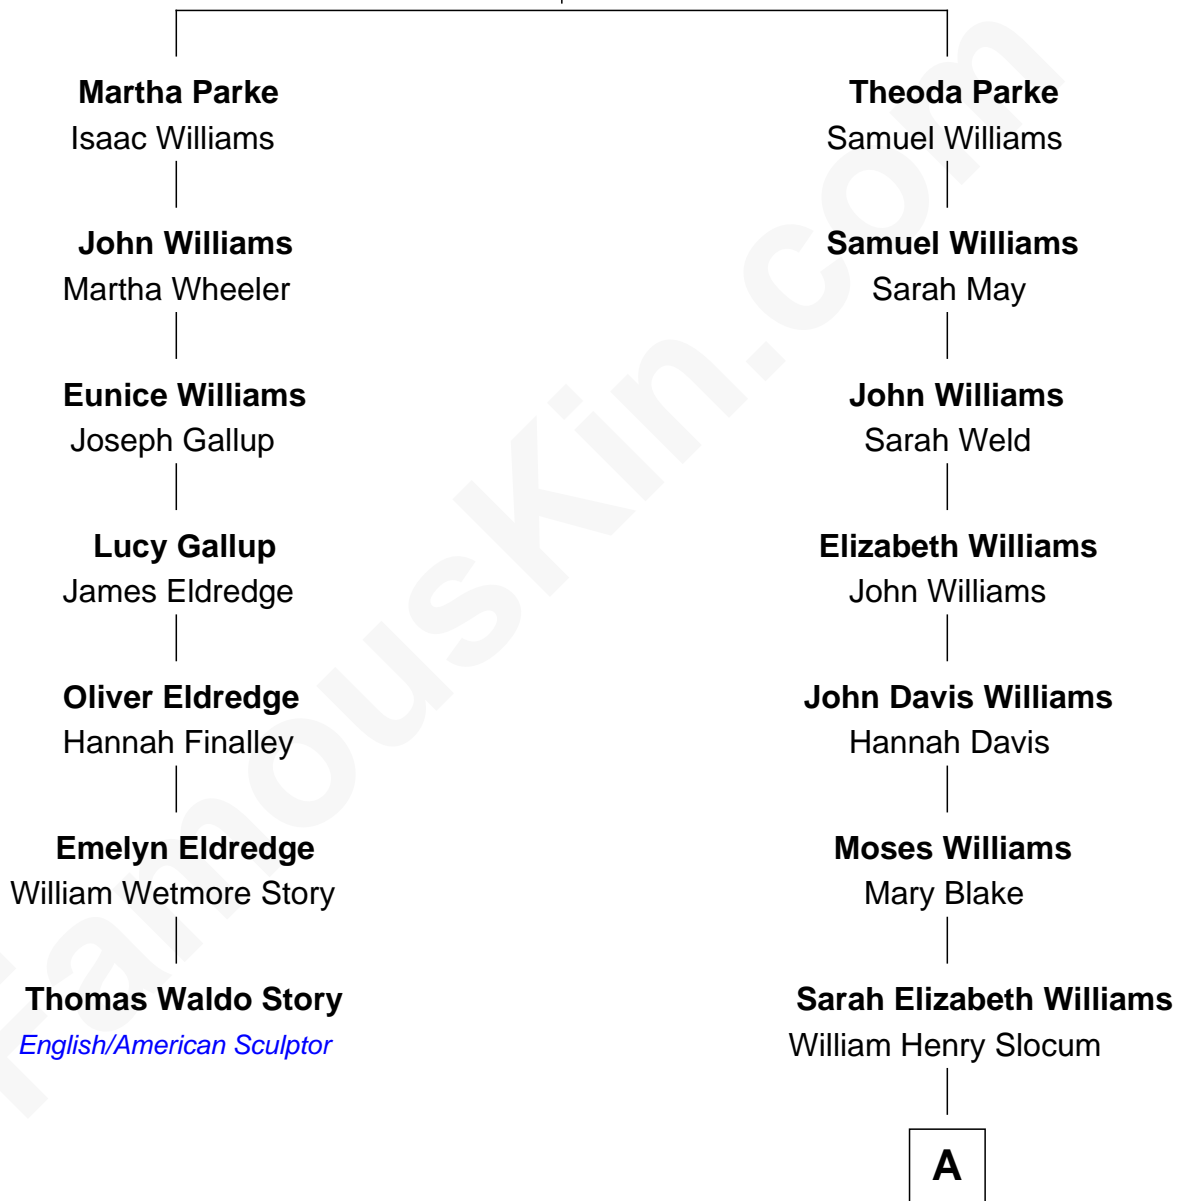

FamousKin.com Relationship Chart of

Thomas Waldo Story
English/American Sculptor

6th cousin 4 times removed of

Bill Weld

68th Governor of Massachusetts

William Parke
Martha Holgrave

A

Mary Blake Slocum
John White Treadwell Nichols

John Treadwell Nichols
Cornelia DuBois Floyd

Mary Blake Nichols
David Weld

Bill Weld
68th Governor of Massachusetts

FamousKin.com