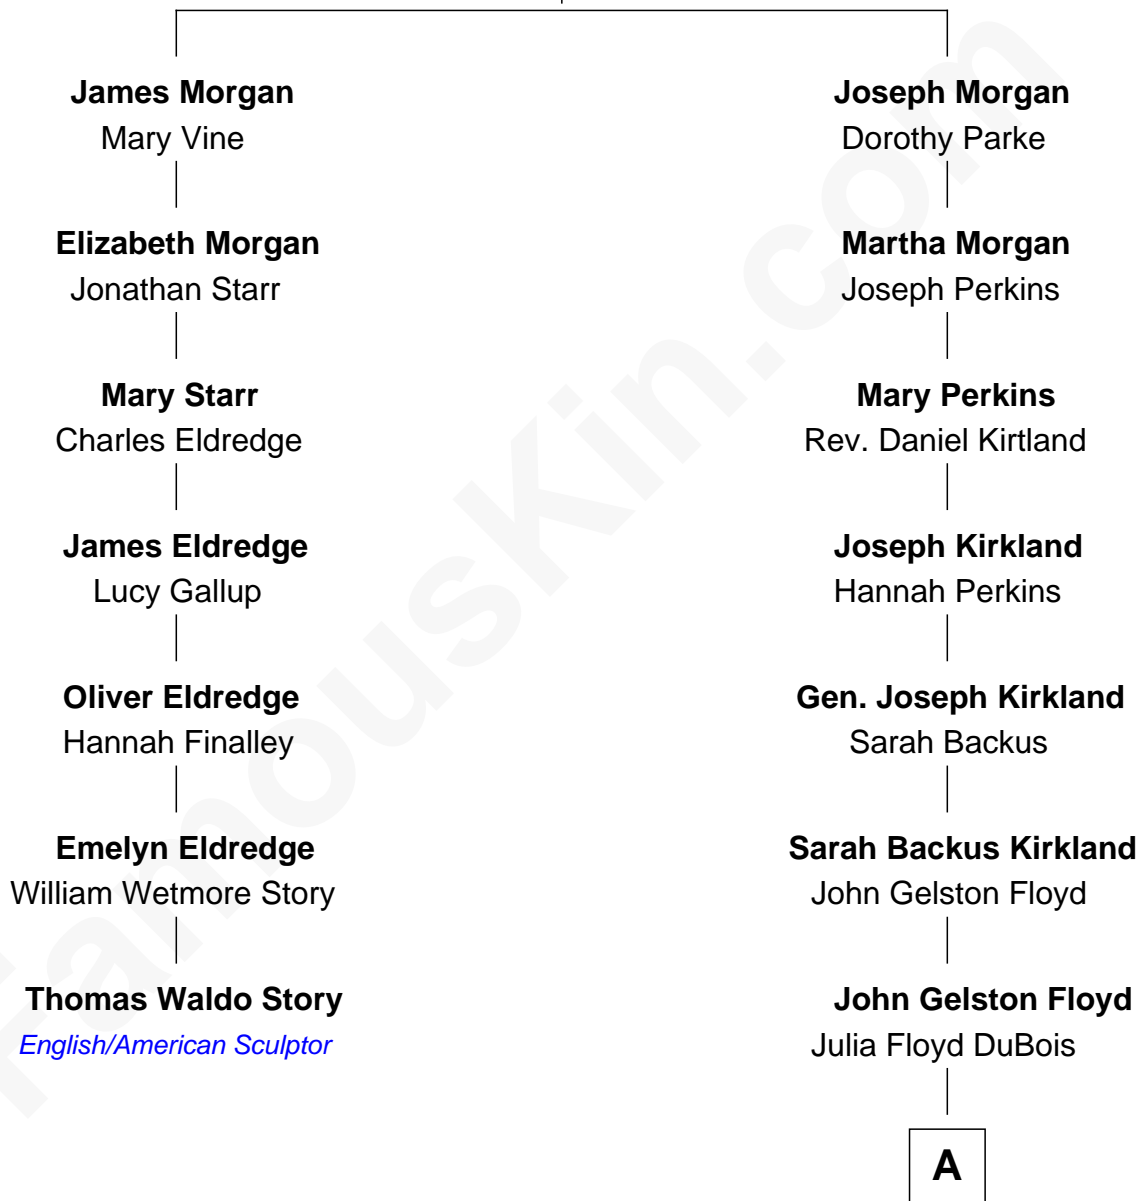

FamousKin.com Relationship Chart of

Thomas Waldo Story
English/American Sculptor

6th cousin 3 times removed of

Bill Weld

68th Governor of Massachusetts

James Morgan
Margery Hill

A

Cornelia DuBois Floyd
John Treadwell Nichols

Mary Blake Nichols
David Weld

Bill Weld

68th Governor of Massachusetts

FamousKin.com