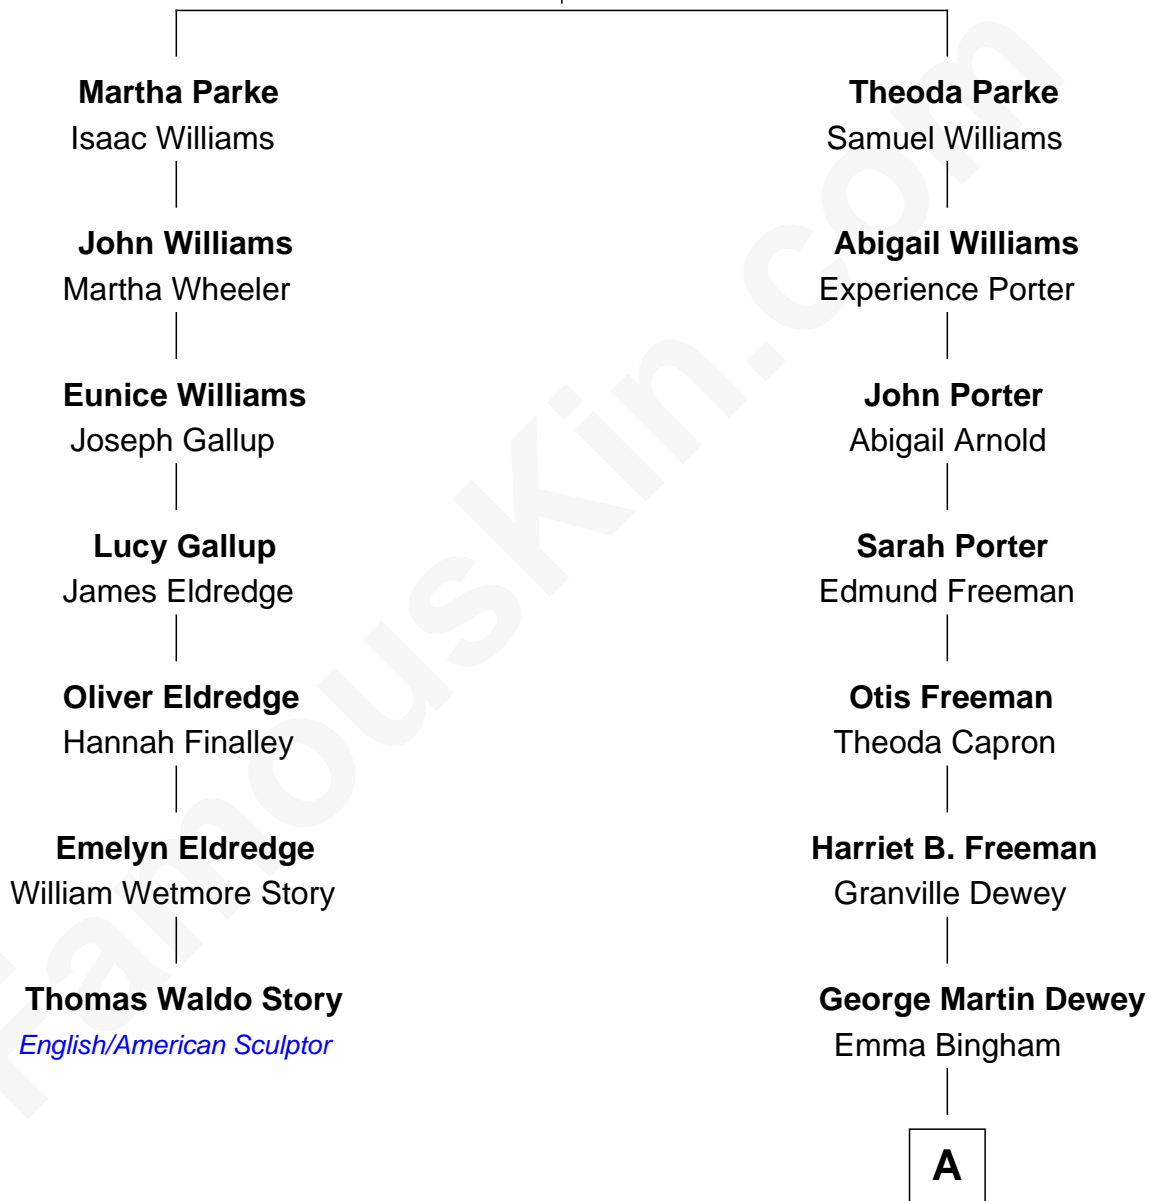

FamousKin.com Relationship Chart of

Thomas Waldo Story
English/American Sculptor

6th cousin 2 times removed of

Thomas Edmund Dewey
47th Governor of New York

William Parke
Martha Holgrave

A

George Martin Dewey

Annie L. Thomas

Thomas Edmund Dewey

47th Governor of New York

FamousKin.com