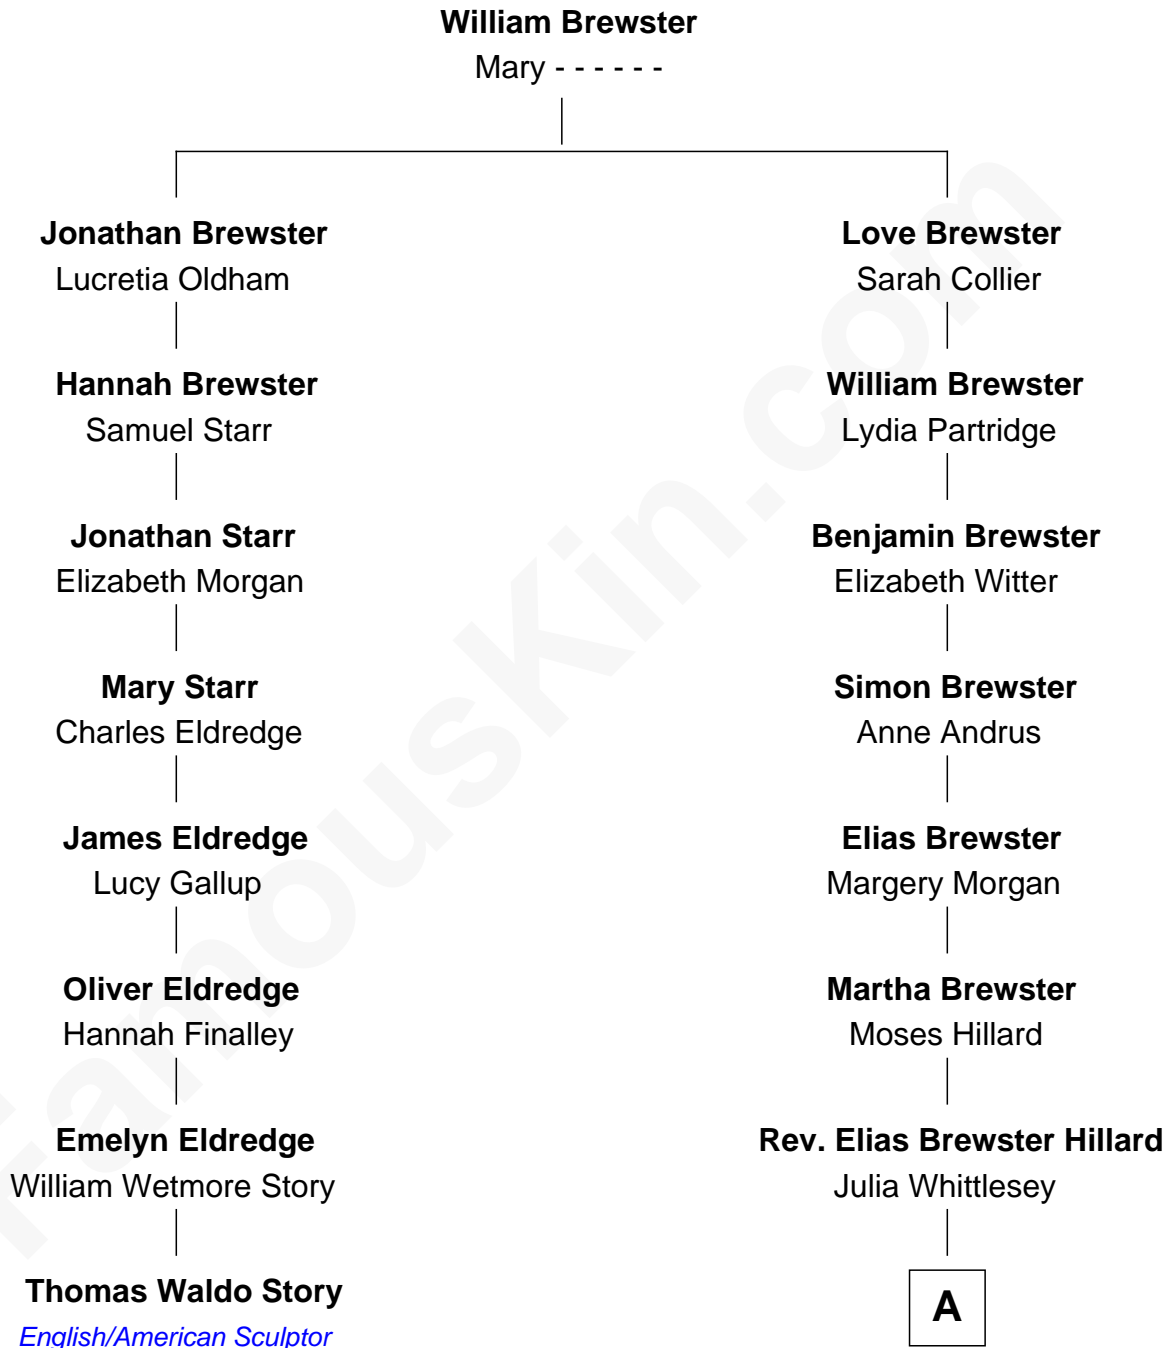

FamousKin.com Relationship Chart of

Thomas Waldo Story
English/American Sculptor

7th cousin 1 time removed of

Archibald MacLeish
American Poet and Playwright

A

—
Martha Hillard
Andrew MacLeish

—
Archibald MacLeish
American Poet and Playwright

FamousKin.com