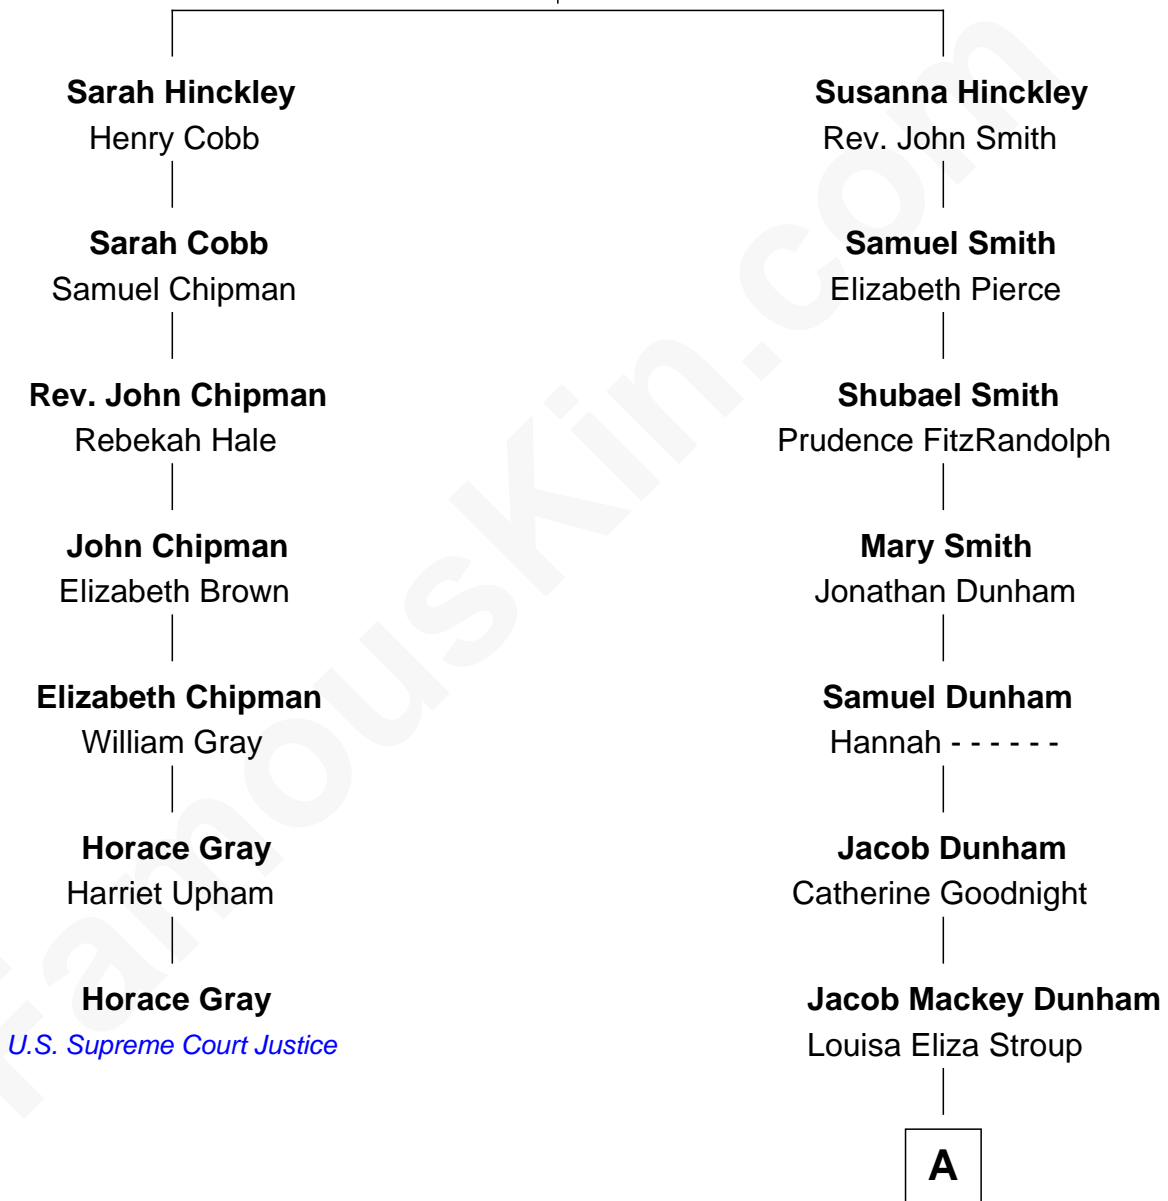

## Relationship Chart of

### Horace Gray

*U.S. Supreme Court Justice*

6th cousin 5 times removed of

**Barack Obama**

*44th U.S. President*

**Samuel Hinckley**

Sarah Soole

**A**

—  
**Jacob William Dunham**

Mary Anne Kearney

—  
**Ralph Waldo Emerson Dunham**

Ruth Lucille Armour

—  
**Stanley Armour Dunham**

Madelyn Lee Payne

—  
**Stanley Ann Dunham**

Barack Hussein Obama