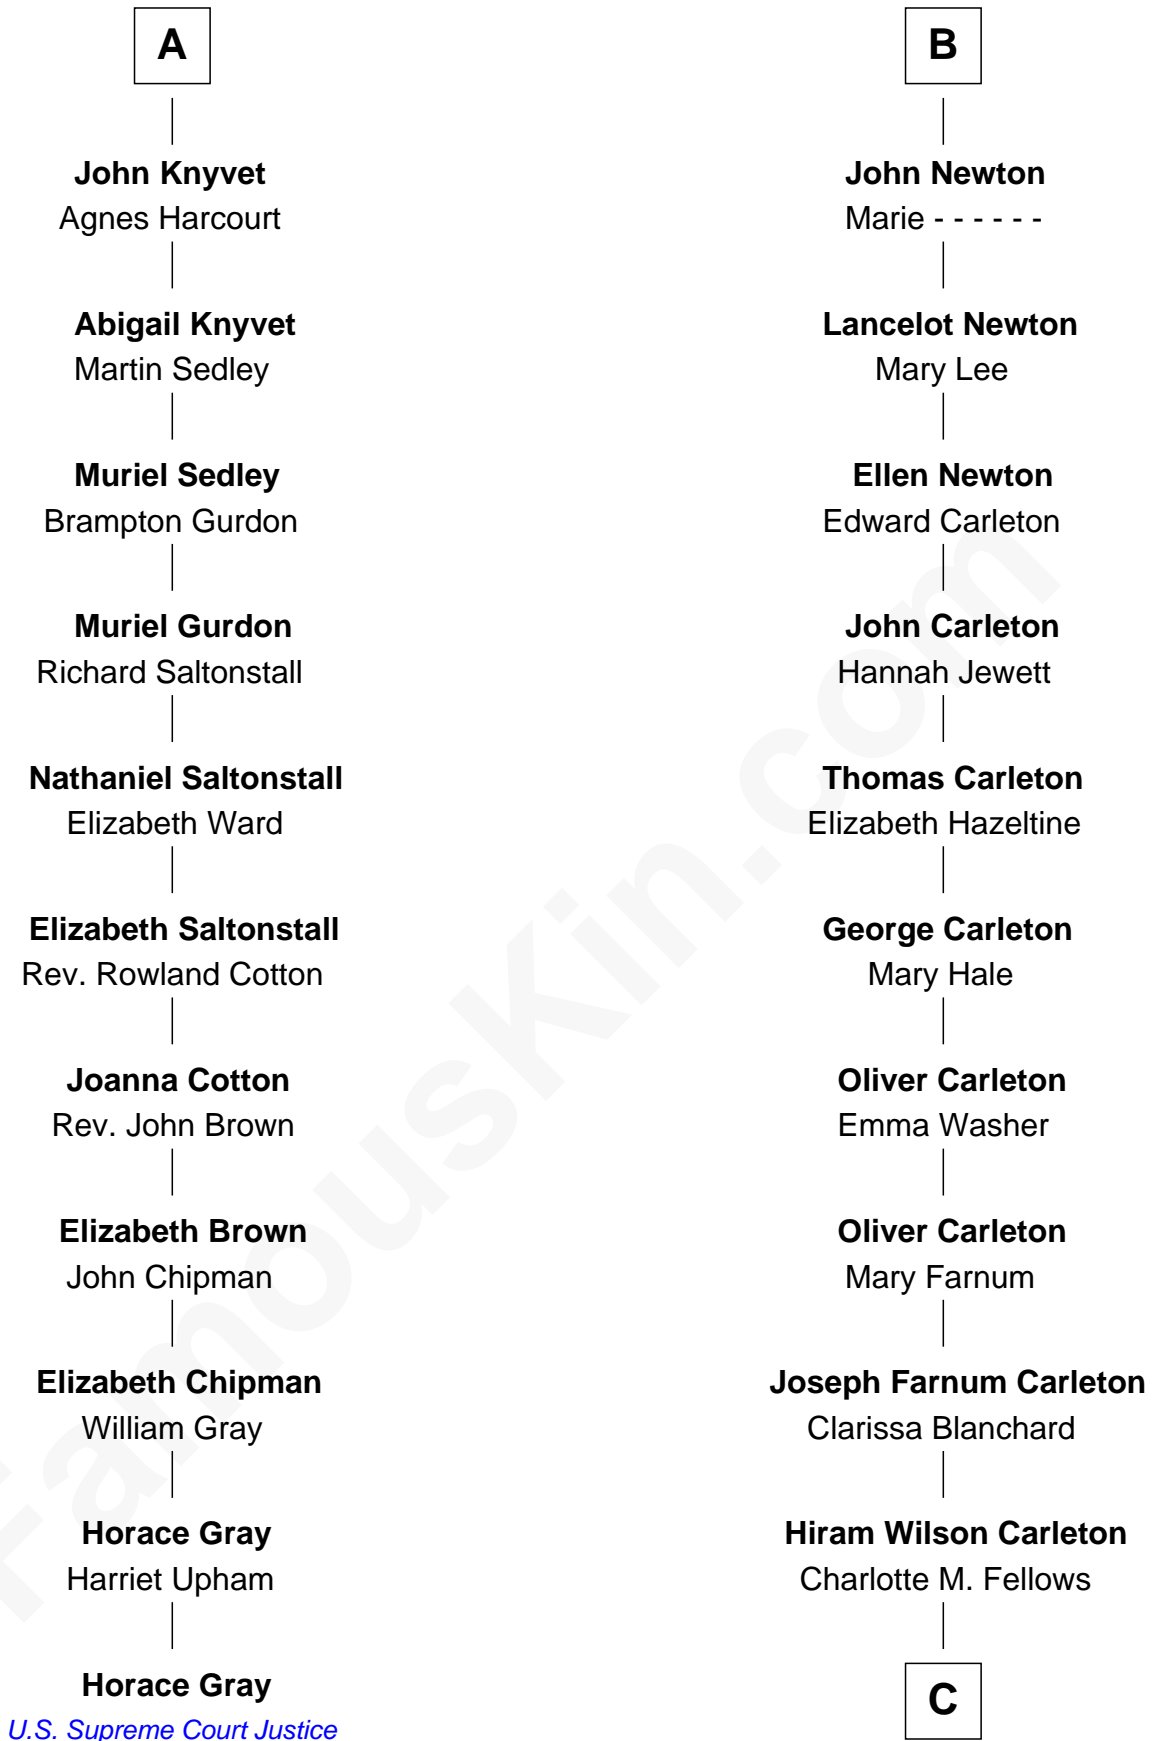

FamousKin.com

Relationship Chart of

Horace Gray

U.S. Supreme Court Justice

17th cousin 3 times removed of

Mickey Rourke
Movie Actor

Edmund Fitzalan
Alice de Warenne

C

Joseph Clinton Carleton

Maud Alice Fitts

Hazel May Carleton

Leonard Ernest Cameron

Annette Elizabeth Cameron

Philip Andrew Rourke

Mickey Rourke

Movie Actor