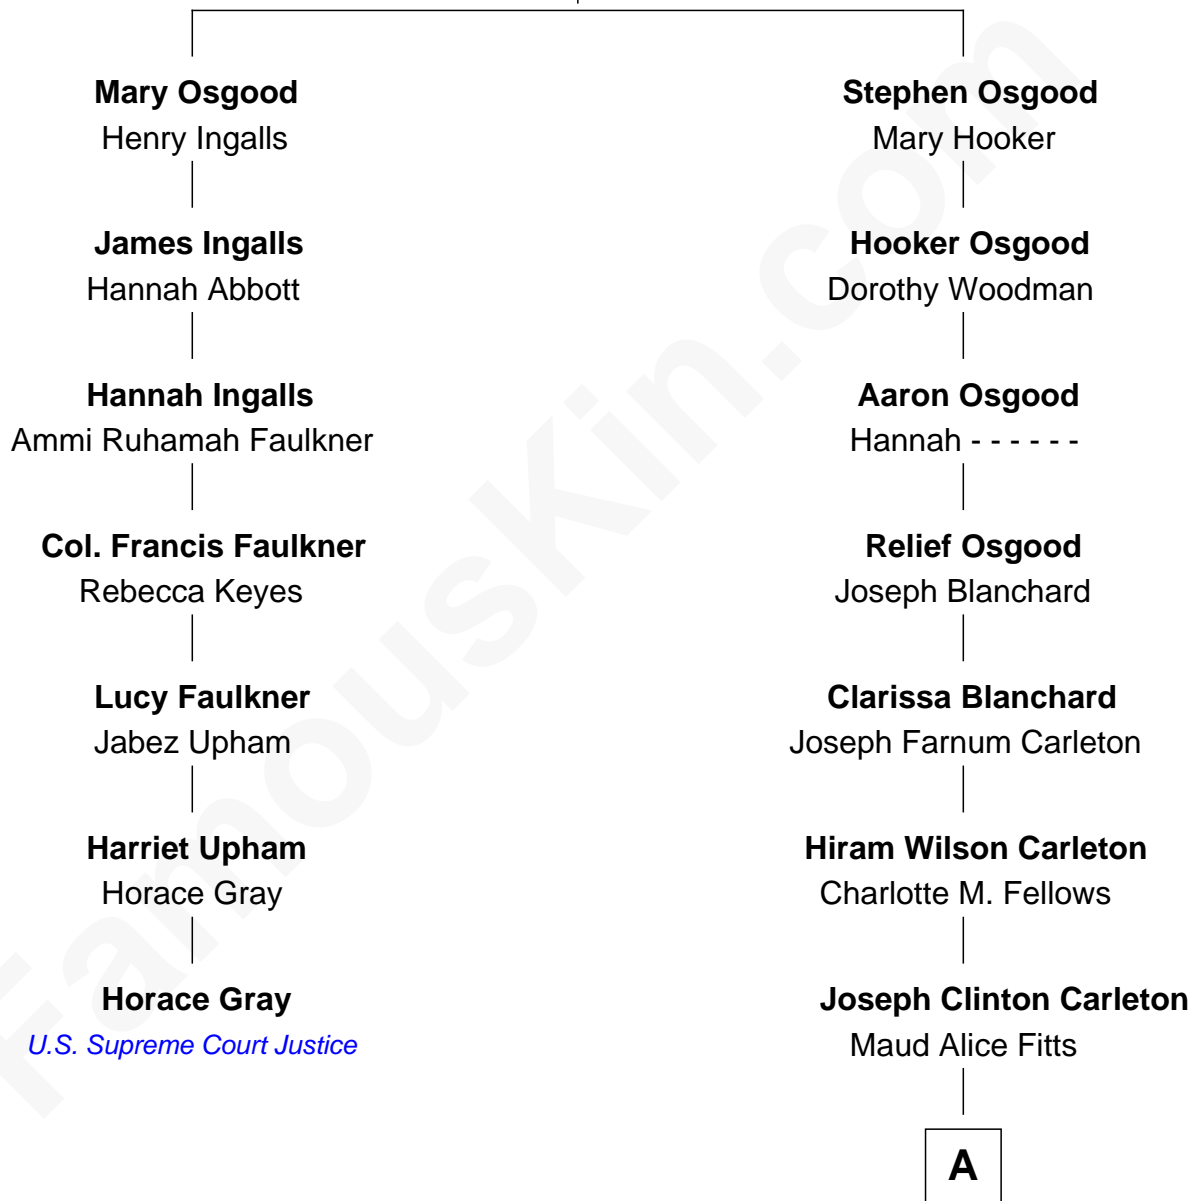

FamousKin.com Relationship Chart of

Horace Gray

U.S. Supreme Court Justice

6th cousin 3 times removed of

Mickey Rourke

Movie Actor

John Osgood

Sarah - - - - -

A

Hazel May Carleton
Leonard Ernest Cameron

Annette Elizabeth Cameron
Philip Andrew Rourke

Mickey Rourke
Movie Actor

FamousKin.com