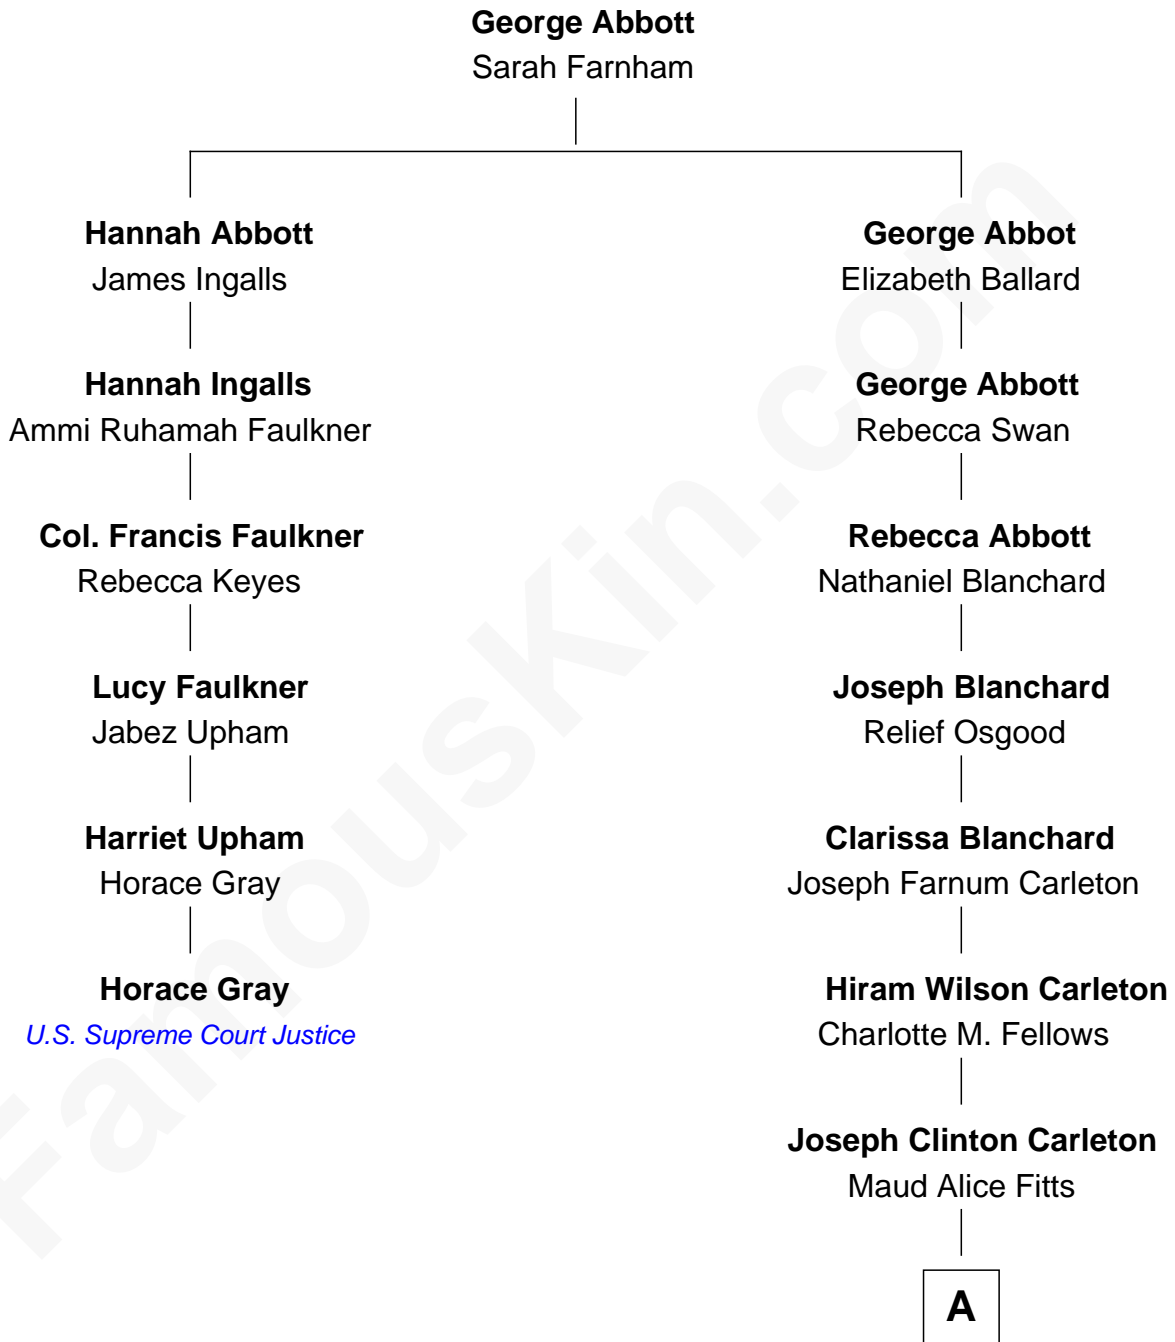

## Relationship Chart of

### Horace Gray

*U.S. Supreme Court Justice*

5th cousin 4 times removed of

**Mickey Rourke**

*Movie Actor*

A

**Hazel May Carleton**  
Leonard Ernest Cameron

**Annette Elizabeth Cameron**  
Philip Andrew Rourke

**Mickey Rourke**  
*Movie Actor*

FamousKin.com