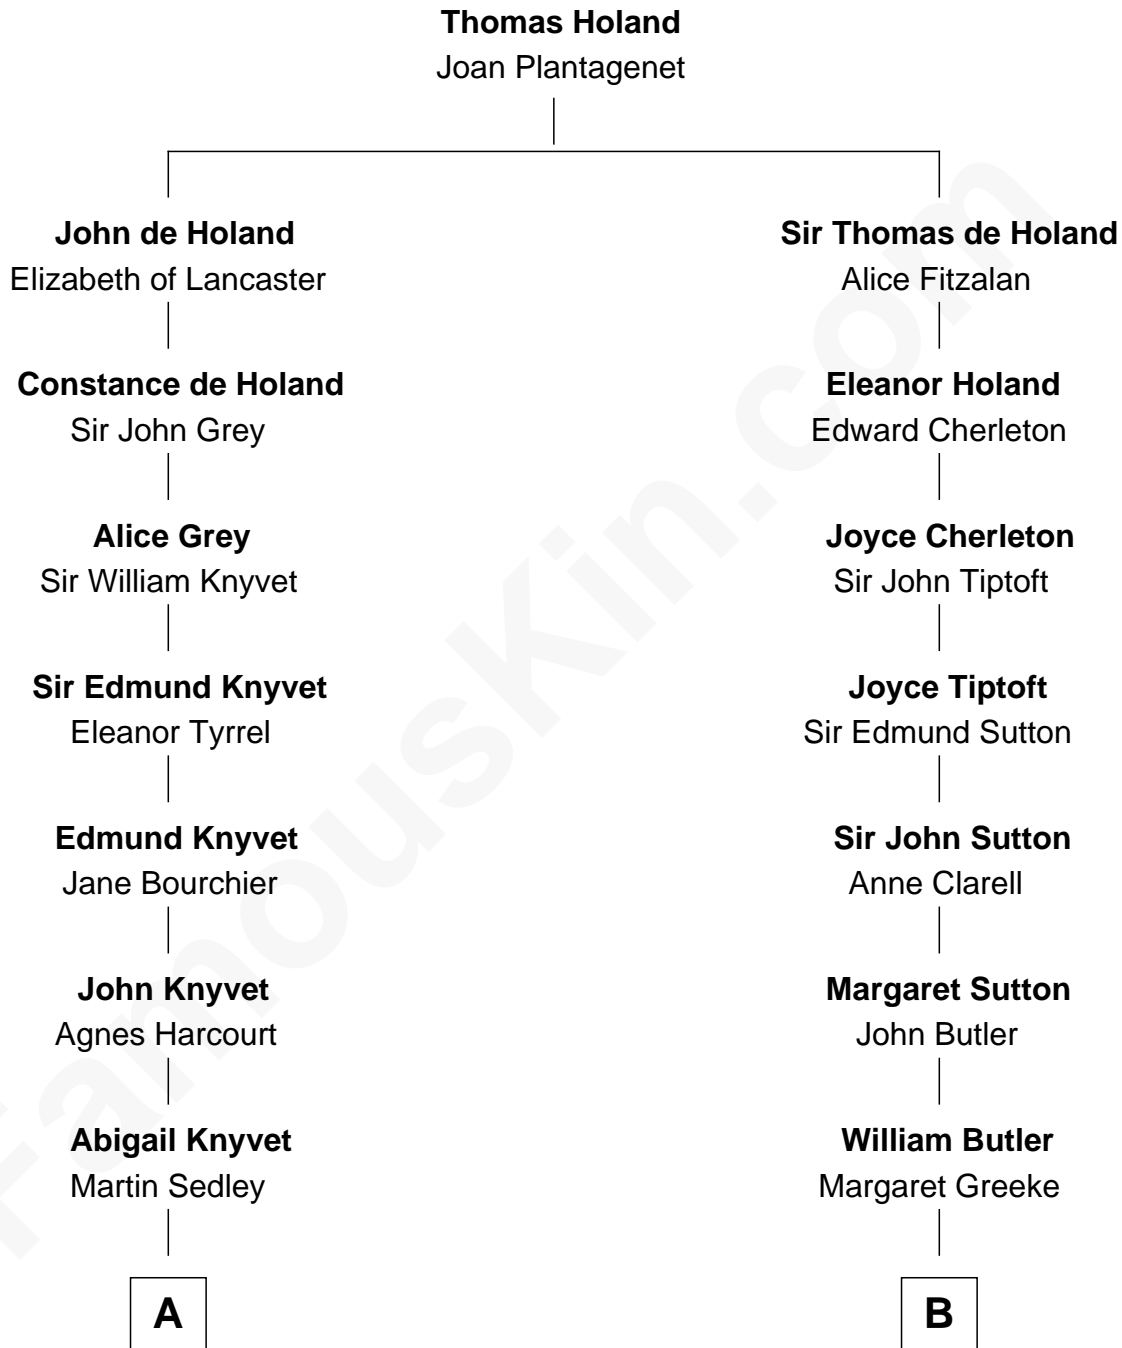

FamousKin.com

Relationship Chart of

Horace Gray

U.S. Supreme Court Justice

15th cousin 3 times removed of

General George S. Patton

U.S. Army - World War II

C

George Smith Patton

Ruth Wilson

General George S. Patton

U.S. Army - World War II

FamousKin.com