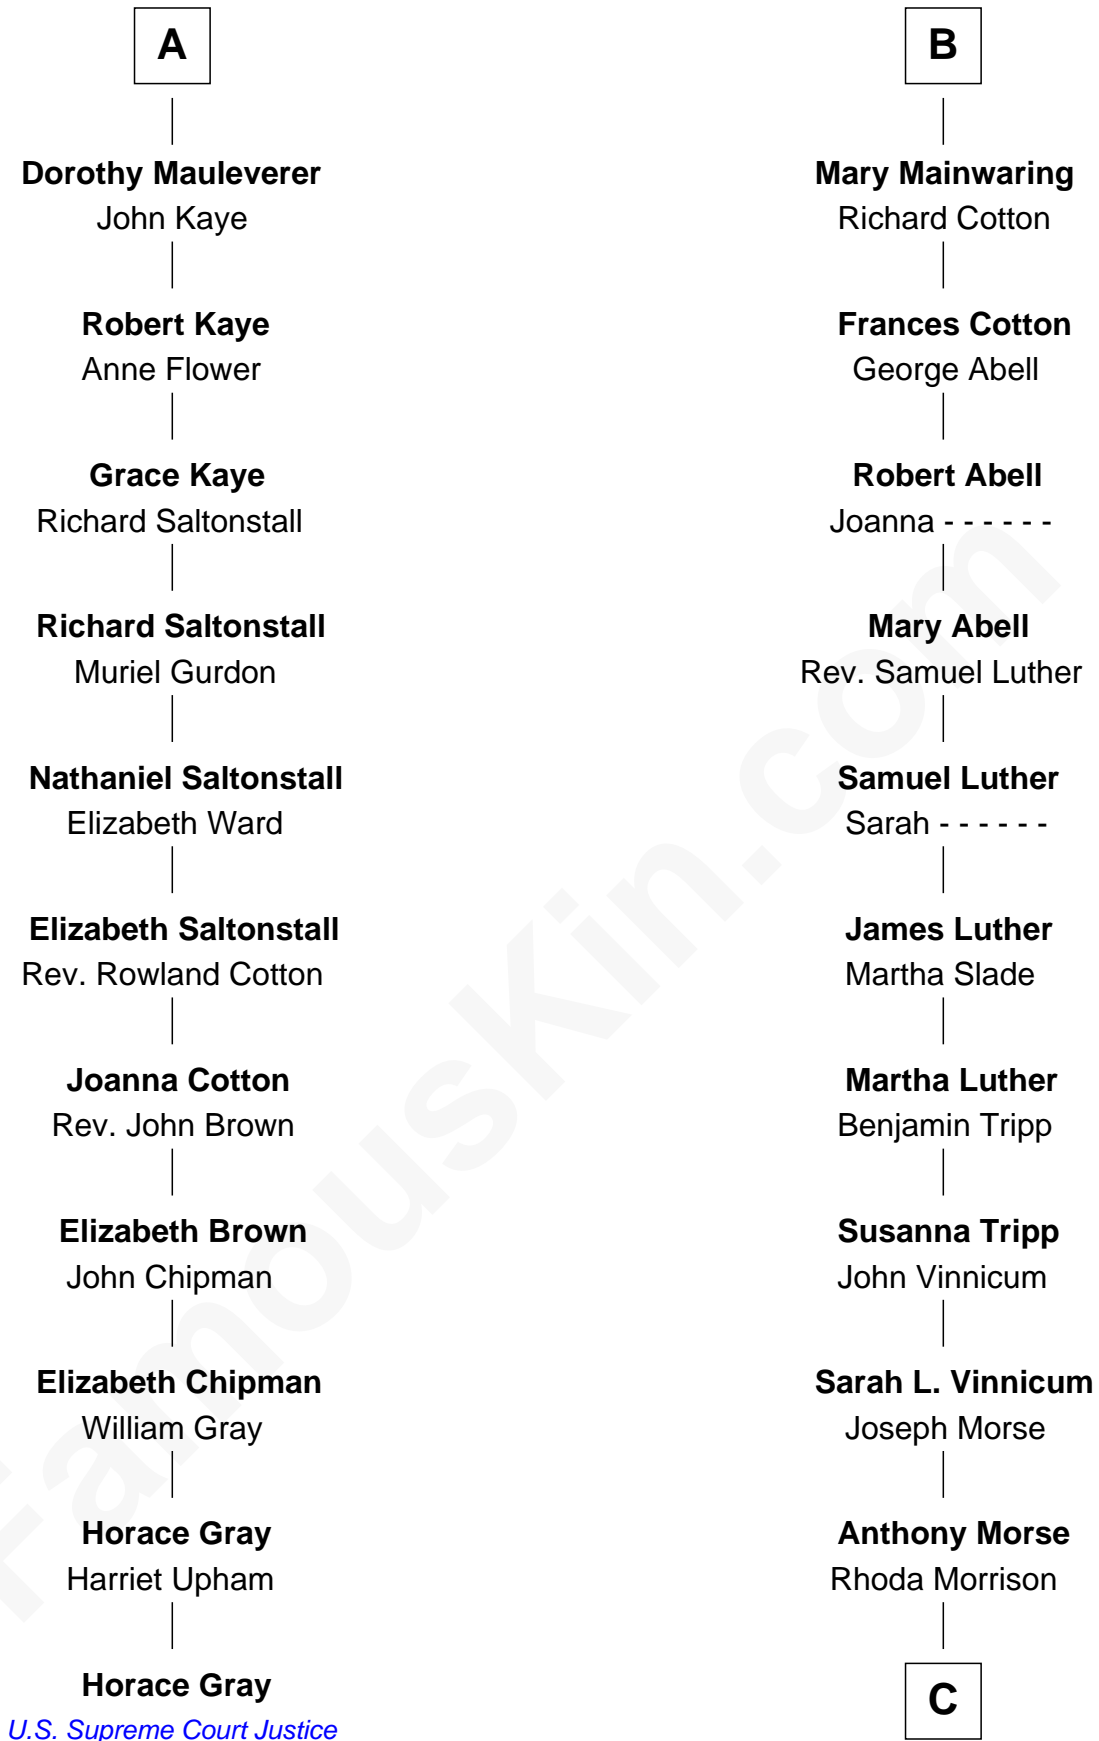

FamousKin.com

Relationship Chart of

Horace Gray

U.S. Supreme Court Justice

17th cousin 1 time removed of

Lizzie Borden

Accused Murderess

Sir Thomas de Beauchamp

Katherine de Mortimer

C

Sarah Anthony Morse
Andrew Jackson Borden

Lizzie Borden
Accused Murderess

FamousKin.com