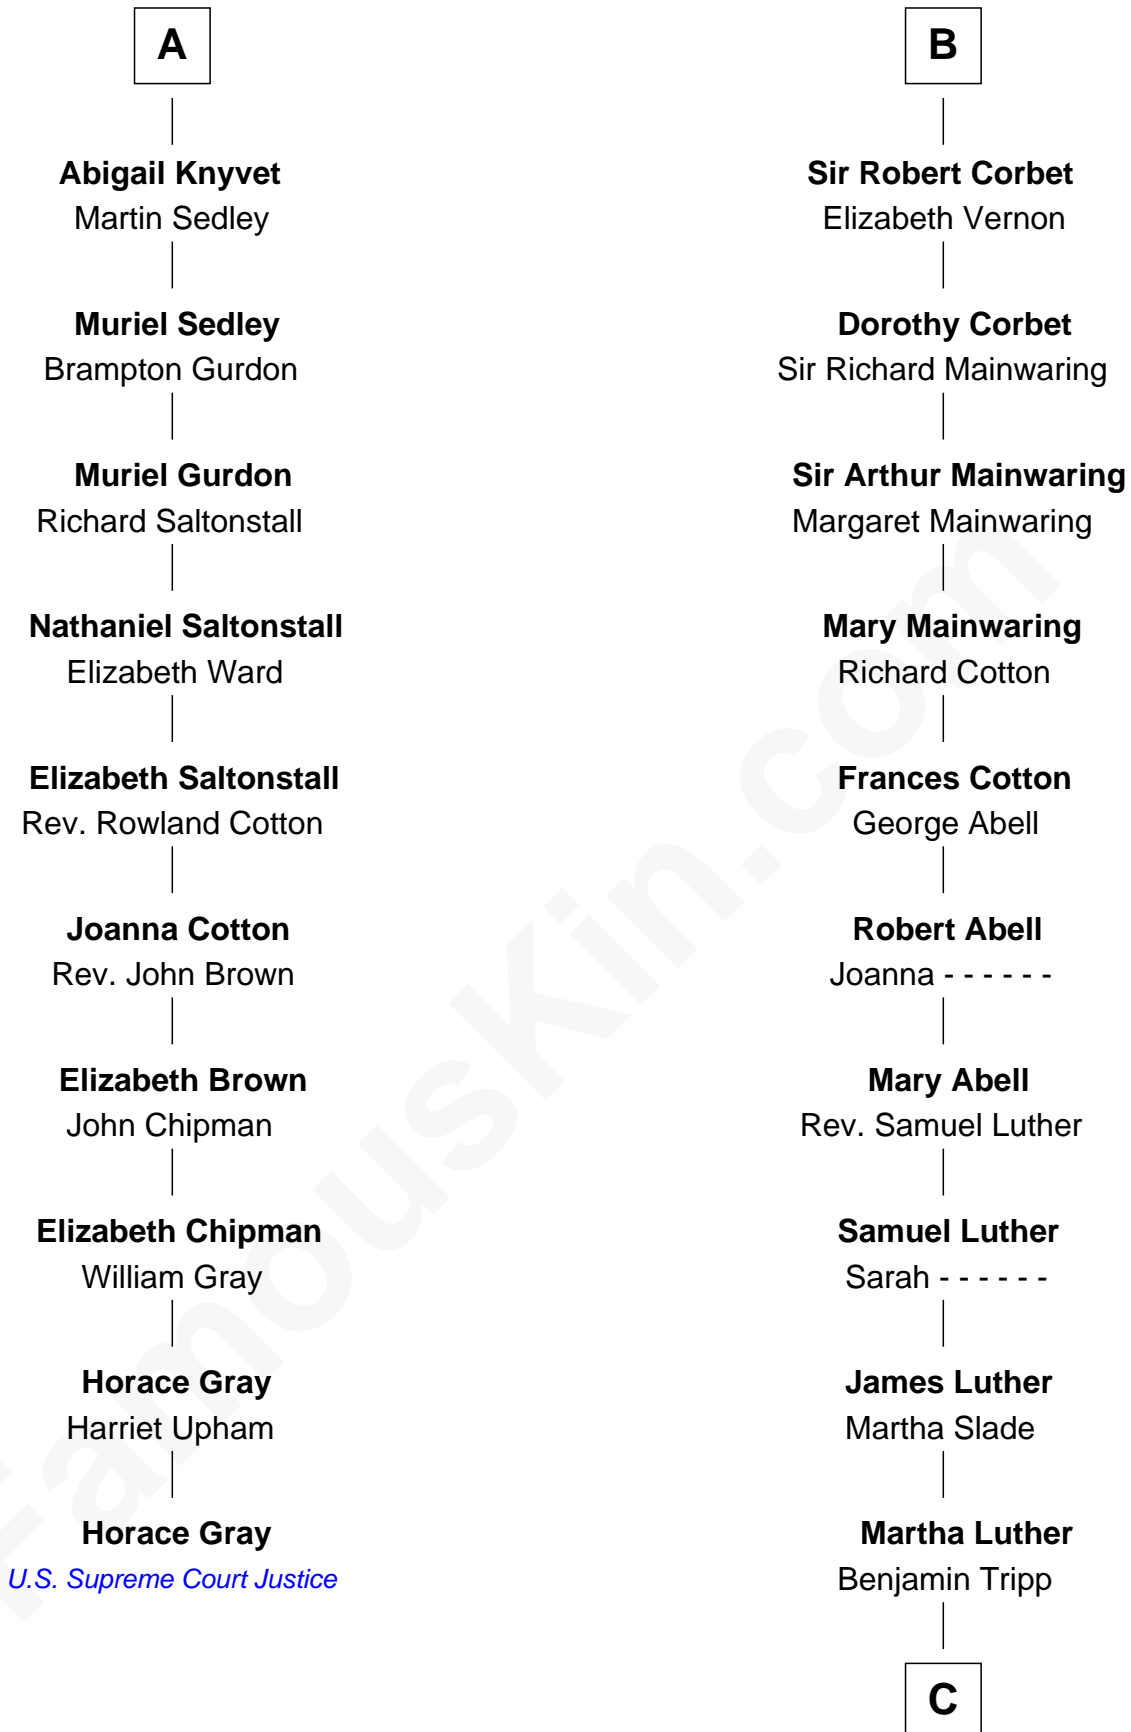

FamousKin.com

Relationship Chart of

Horace Gray

U.S. Supreme Court Justice

16th cousin 5 times removed of

Lizzie Borden

Accused Murderess

C

Susanna Tripp

John Vinnicum

Sarah L. Vinnicum

Joseph Morse

Anthony Morse

Rhoda Morrison

Sarah Anthony Morse

Andrew Jackson Borden

Lizzie Borden

Accused Murderess