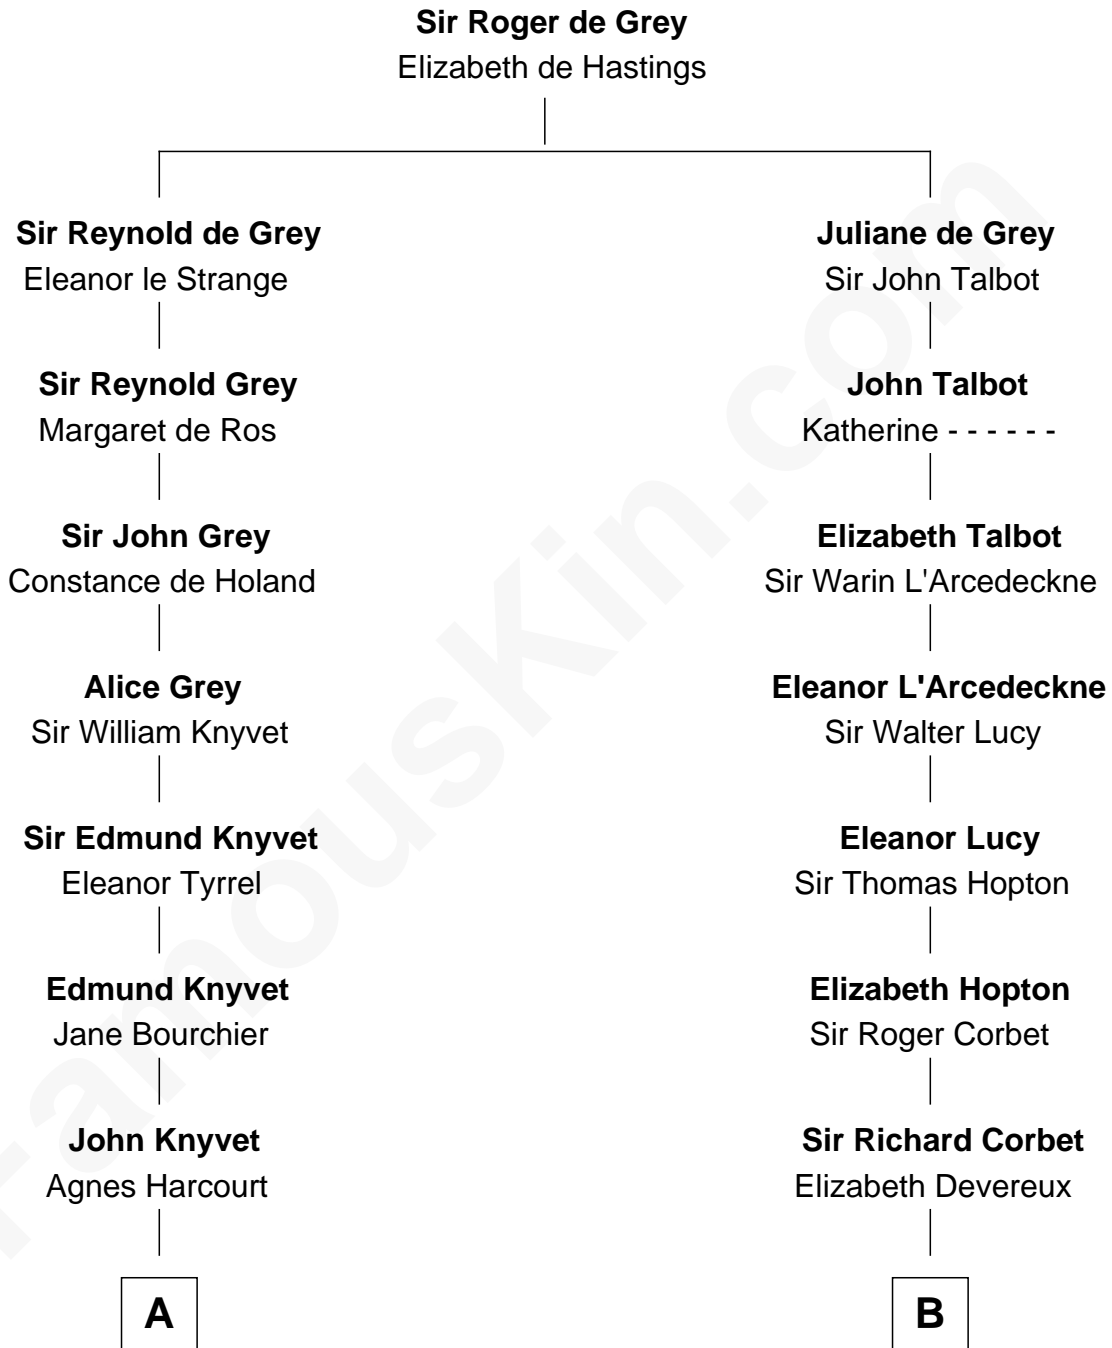

FamousKin.com

Relationship Chart of

Horace Gray

U.S. Supreme Court Justice

16th cousin 5 times removed of

Lizzie Borden

Accused Murderess

C

Susanna Tripp

John Vinnicum

Sarah L. Vinnicum

Joseph Morse

Anthony Morse

Rhoda Morrison

Sarah Anthony Morse

Andrew Jackson Borden

Lizzie Borden

Accused Murderess