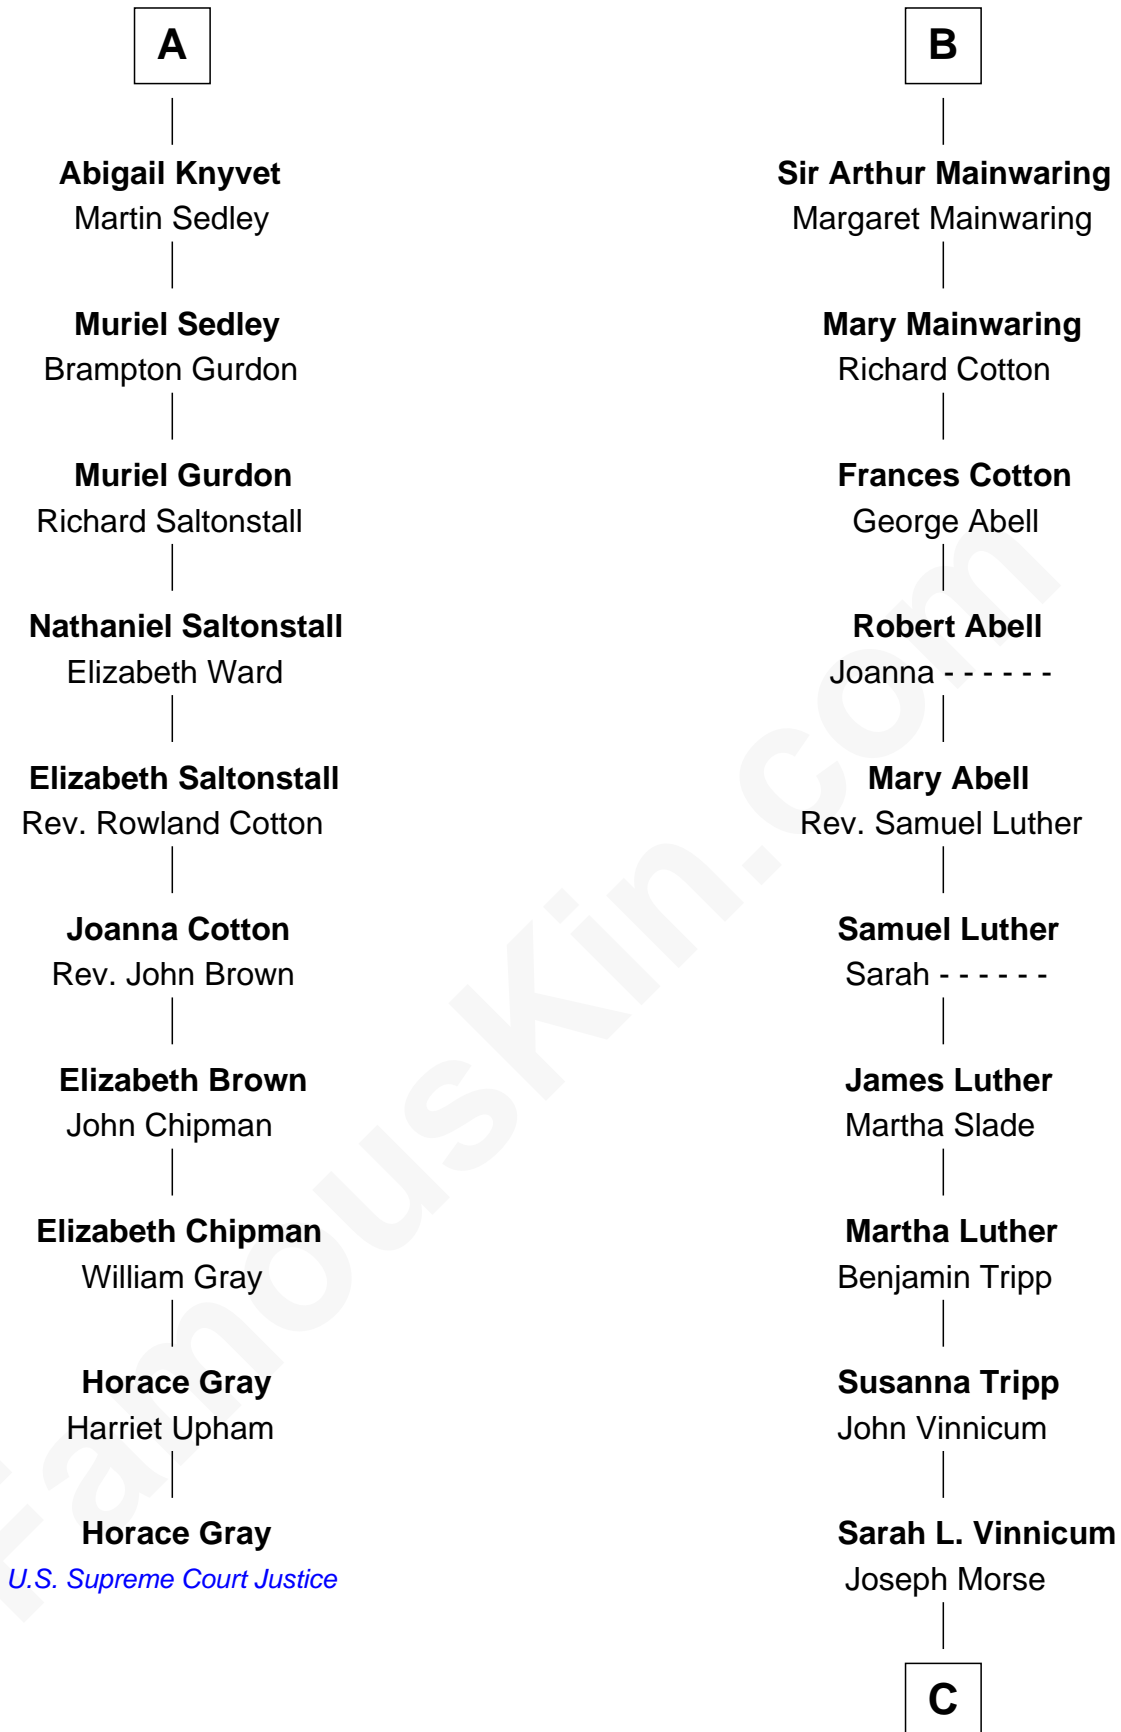

FamousKin.com

Relationship Chart of

Horace Gray

U.S. Supreme Court Justice

16th cousin 3 times removed of

Lizzie Borden

Accused Murderess

Sir William de Ros
Margery de Badlesmere

A

Maud de Roos
John de Welles

Anne de Welles
James Butler

James Butler
Joan Beauchamp

Elizabeth Butler
John Talbot

Ann Talbot
Sir Henry Vernon

Elizabeth Vernon
Sir Robert Corbet

Dorothy Corbet
Sir Richard Mainwaring

B

C

Anthony Morse

Rhoda Morrison

Sarah Anthony Morse

Andrew Jackson Borden

Lizzie Borden

Accused Murderess