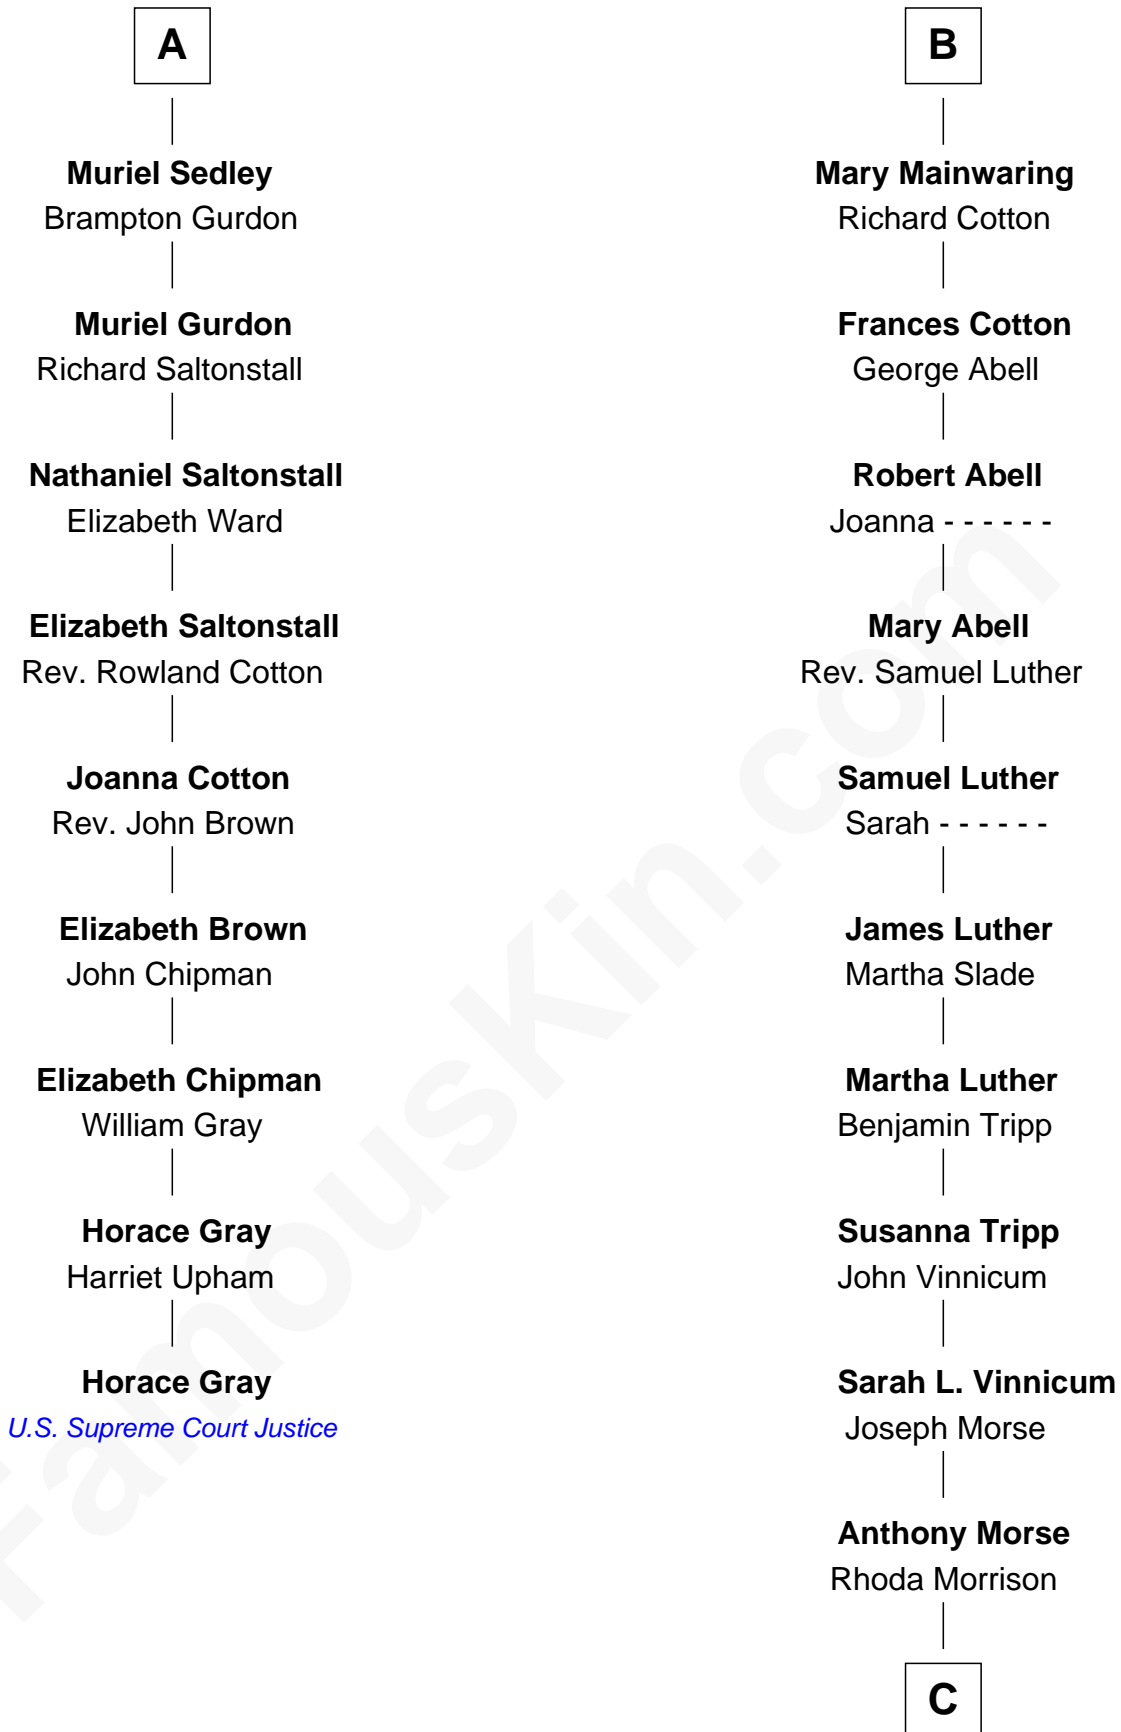

# FamousKin.com Relationship Chart of

**Horace Gray**

*U.S. Supreme Court Justice*

15th cousin 3 times removed of

**Lizzie Borden**

*Accused Murderess*

**Sir Richard Fitzalan**

Elizabeth de Bohun

**Elizabeth Fitzalan**  
Sir Thomas Mowbray

**Margaret Mowbray**  
Sir Robert Howard

**Sir John Howard**  
Margaret Chedworth

**Katherine Howard**  
Sir John Bouchier

**Jane Bouchier**  
Edmund Knyvet

**John Knyvet**  
Agnes Harcourt

**Abigail Knyvet**  
Martin Sedley

**A**

**Joan Fitzalan**  
Sir William Beauchamp

**Joan Beauchamp**  
James Butler

**Elizabeth Butler**  
John Talbot

**Ann Talbot**  
Sir Henry Vernon

**Elizabeth Vernon**  
Sir Robert Corbet

**Dorothy Corbet**  
Sir Richard Mainwaring

**Sir Arthur Mainwaring**  
Margaret Mainwaring

**B**

**C**

**Sarah Anthony Morse**  
Andrew Jackson Borden

**Lizzie Borden**  
*Accused Murderess*

FamousKin.com