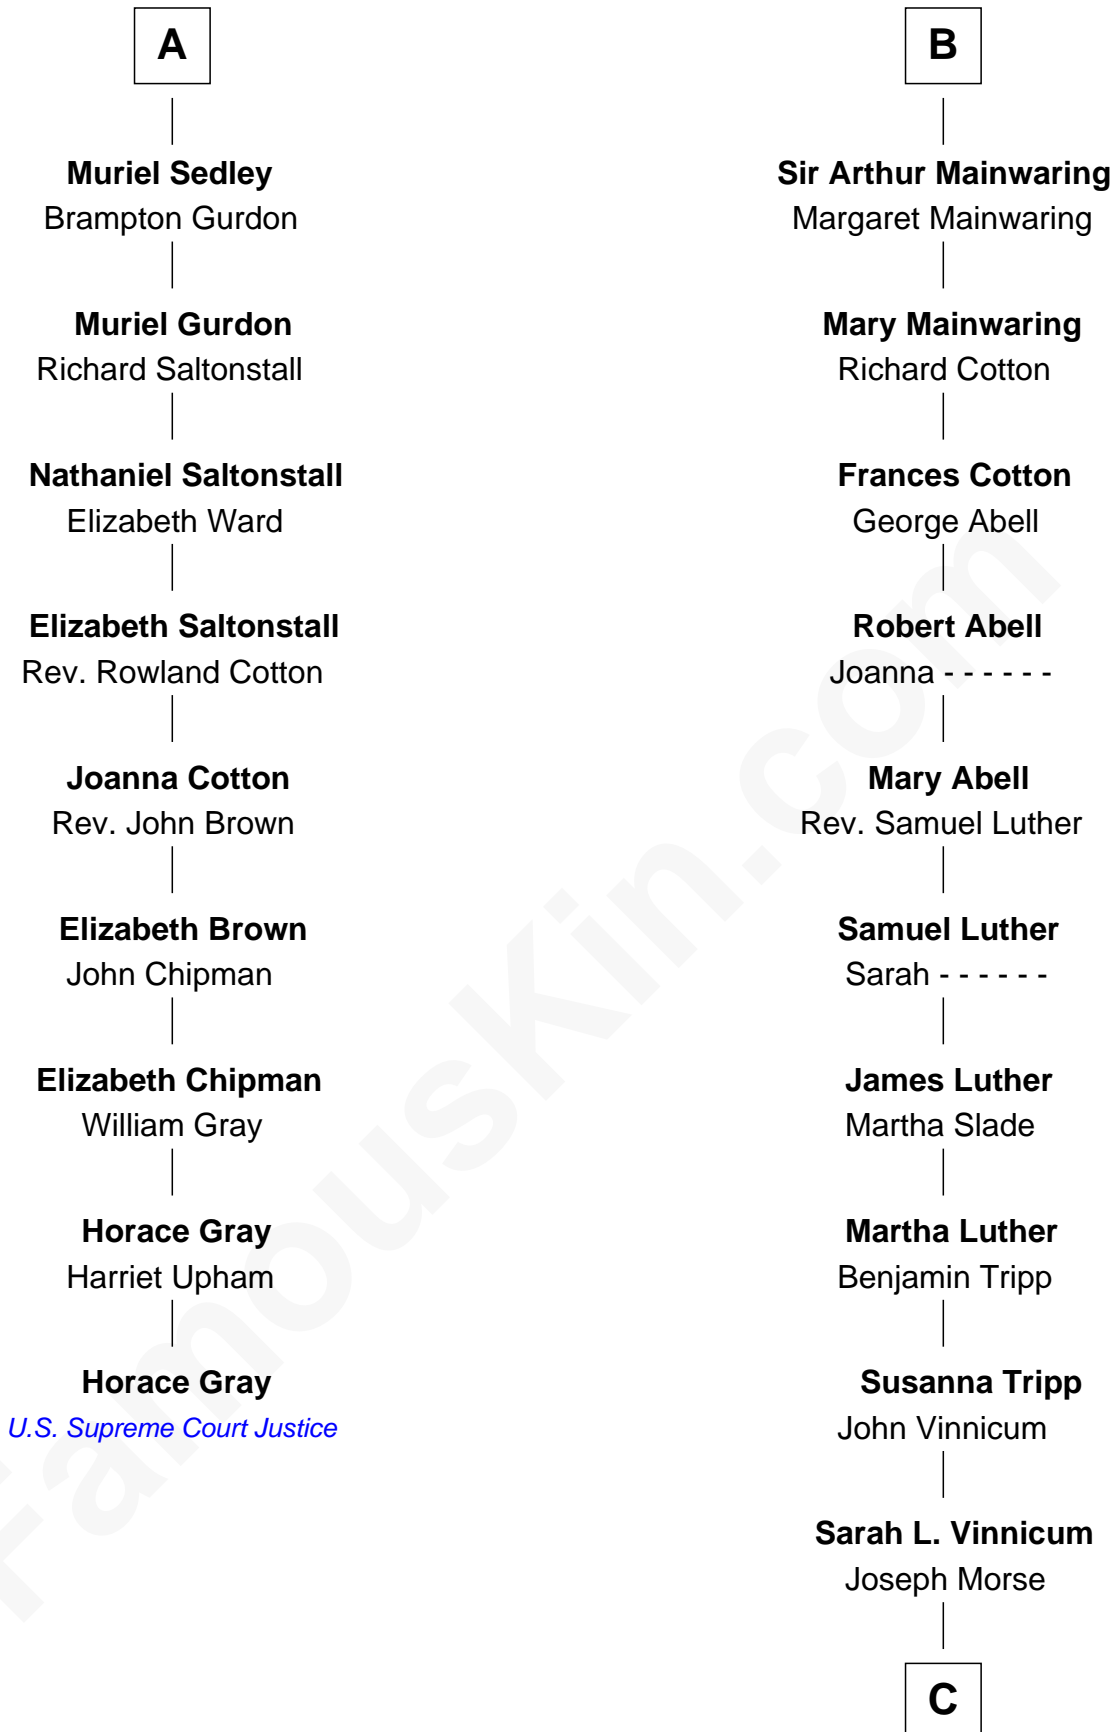

FamousKin.com

Relationship Chart of

Horace Gray

U.S. Supreme Court Justice

15th cousin 4 times removed of

Lizzie Borden

Accused Murderess

John de Mowbray
Elizabeth de Segrave

Sir Reginald Lucy

Sir Walter Lucy

Eleanor L'Arcedeckne

Eleanor Lucy

Sir Thomas Hopton

Elizabeth Hopton

Sir Roger Corbet

Sir Richard Corbet

Elizabeth Devereux

Sir Robert Corbet

Elizabeth Vernon

Dorothy Corbet

Sir Richard Mainwaring

B

C

Anthony Morse

Rhoda Morrison

Sarah Anthony Morse

Andrew Jackson Borden

Lizzie Borden

Accused Murderess

FamousKin.com