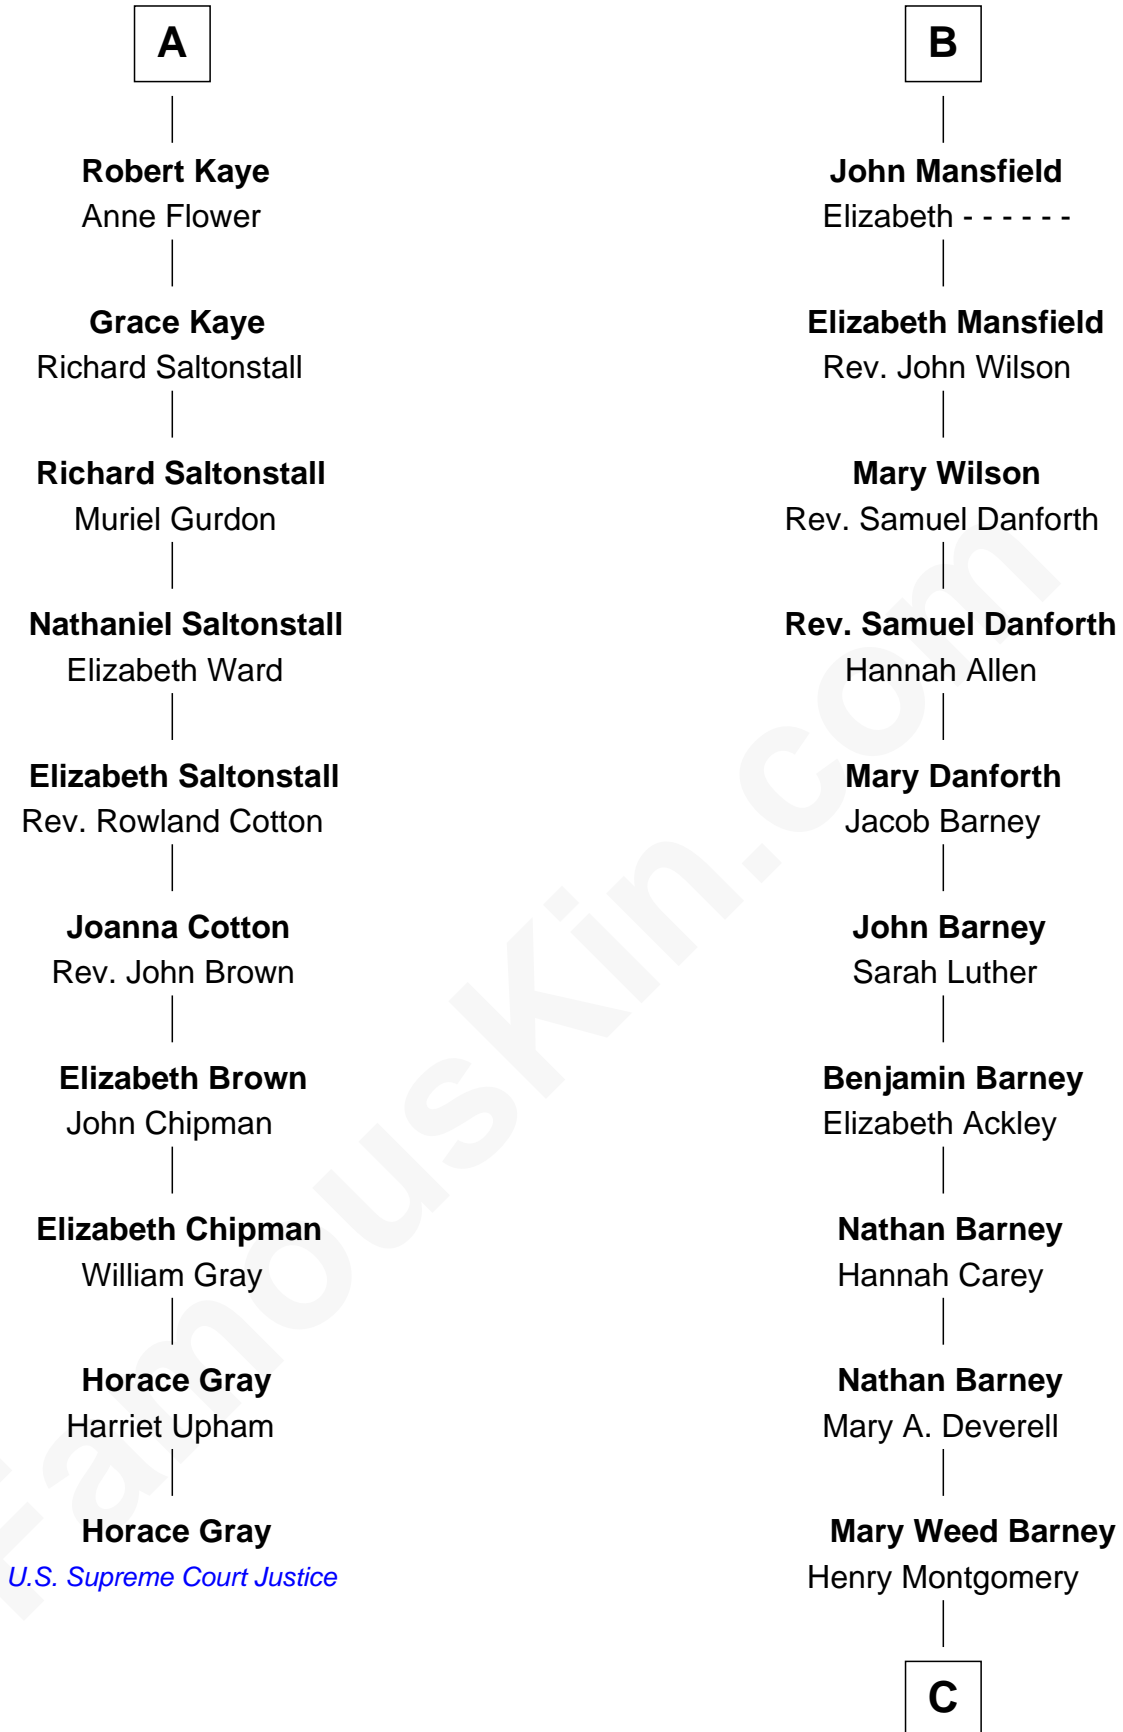

## Relationship Chart of

### Horace Gray

*U.S. Supreme Court Justice*

16th cousin 2 times removed of

### Elizabeth Montgomery

*TV Actress - "Bewitched"*

**Sir Roger de Clifford**

Maud de Beauchamp

C

Henry Montgomery  
Elizabeth Bryan Allen

Elizabeth Montgomery  
*TV Actress - "Bewitched"*

FamousKin.com