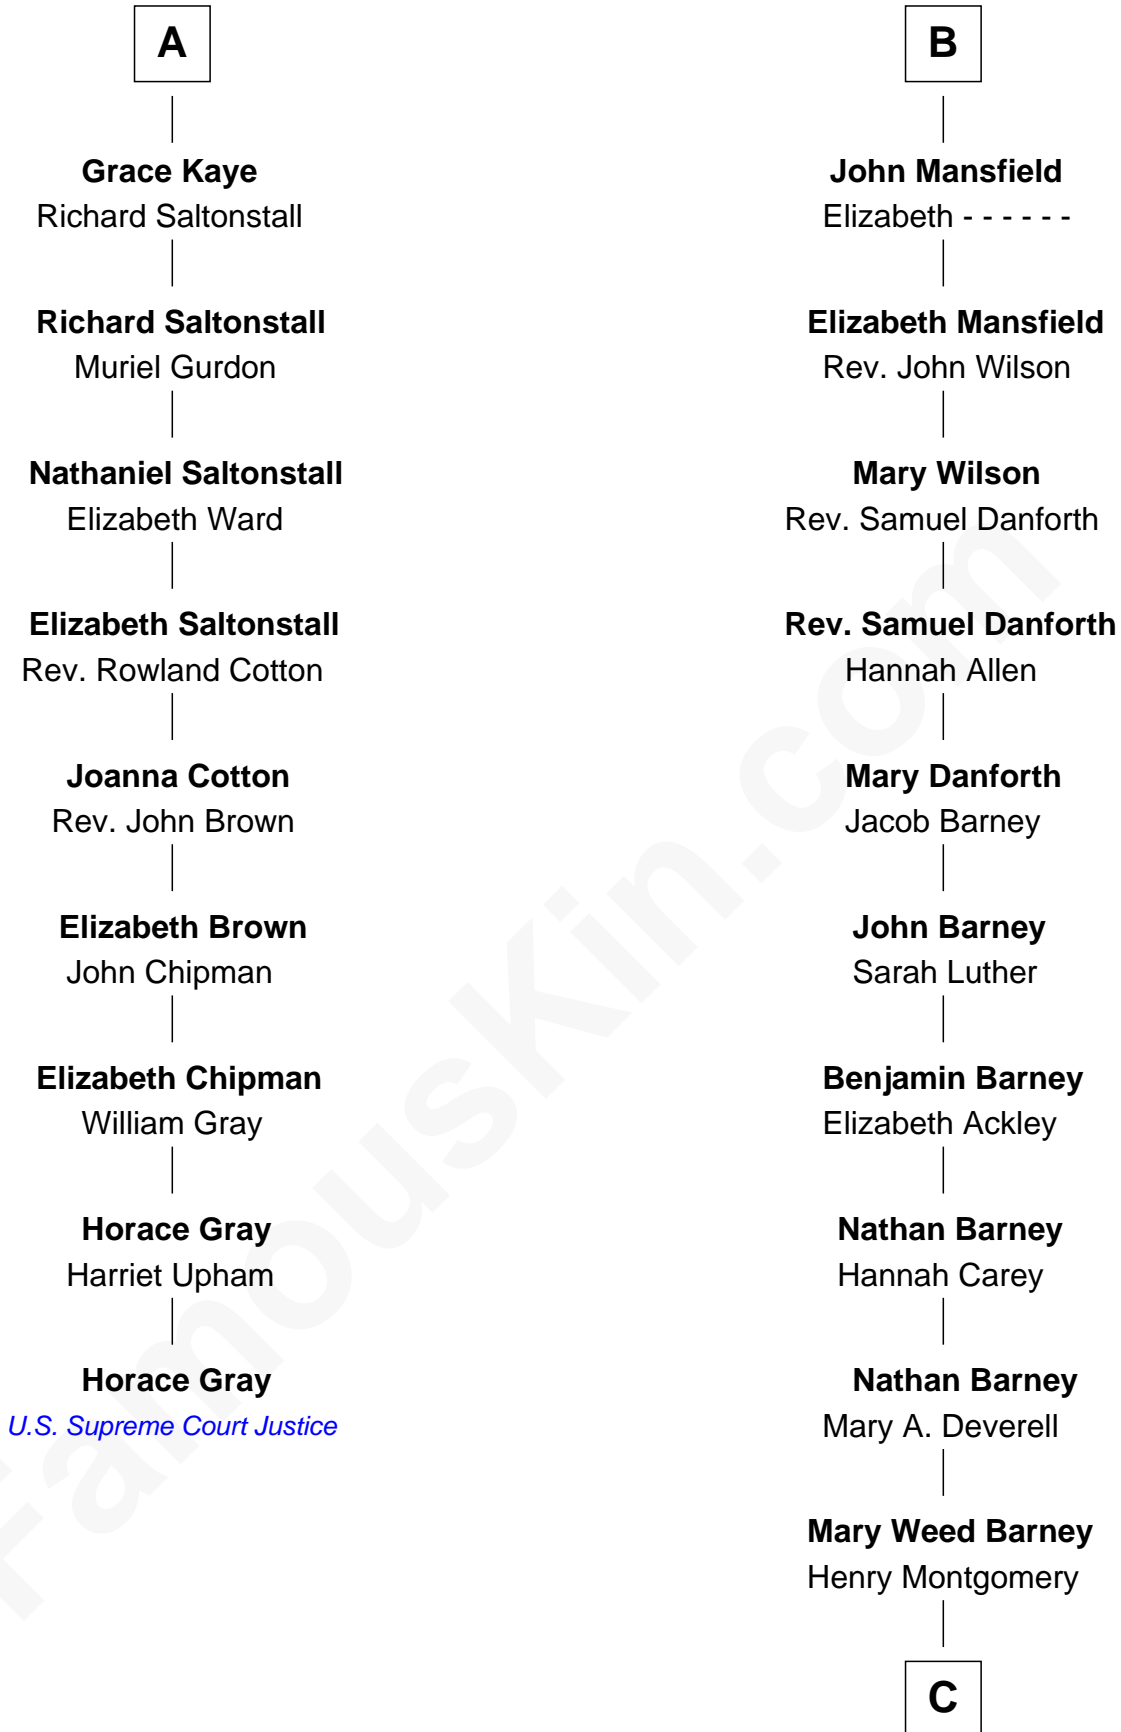

FamousKin.com

Relationship Chart of

Horace Gray

U.S. Supreme Court Justice

15th cousin 3 times removed of

Elizabeth Montgomery

TV Actress - "Bewitched"

Sir Henry Percy
Elizabeth Mortimer

C

Henry Montgomery
Elizabeth Bryan Allen

Elizabeth Montgomery
TV Actress - "Bewitched"

FamousKin.com