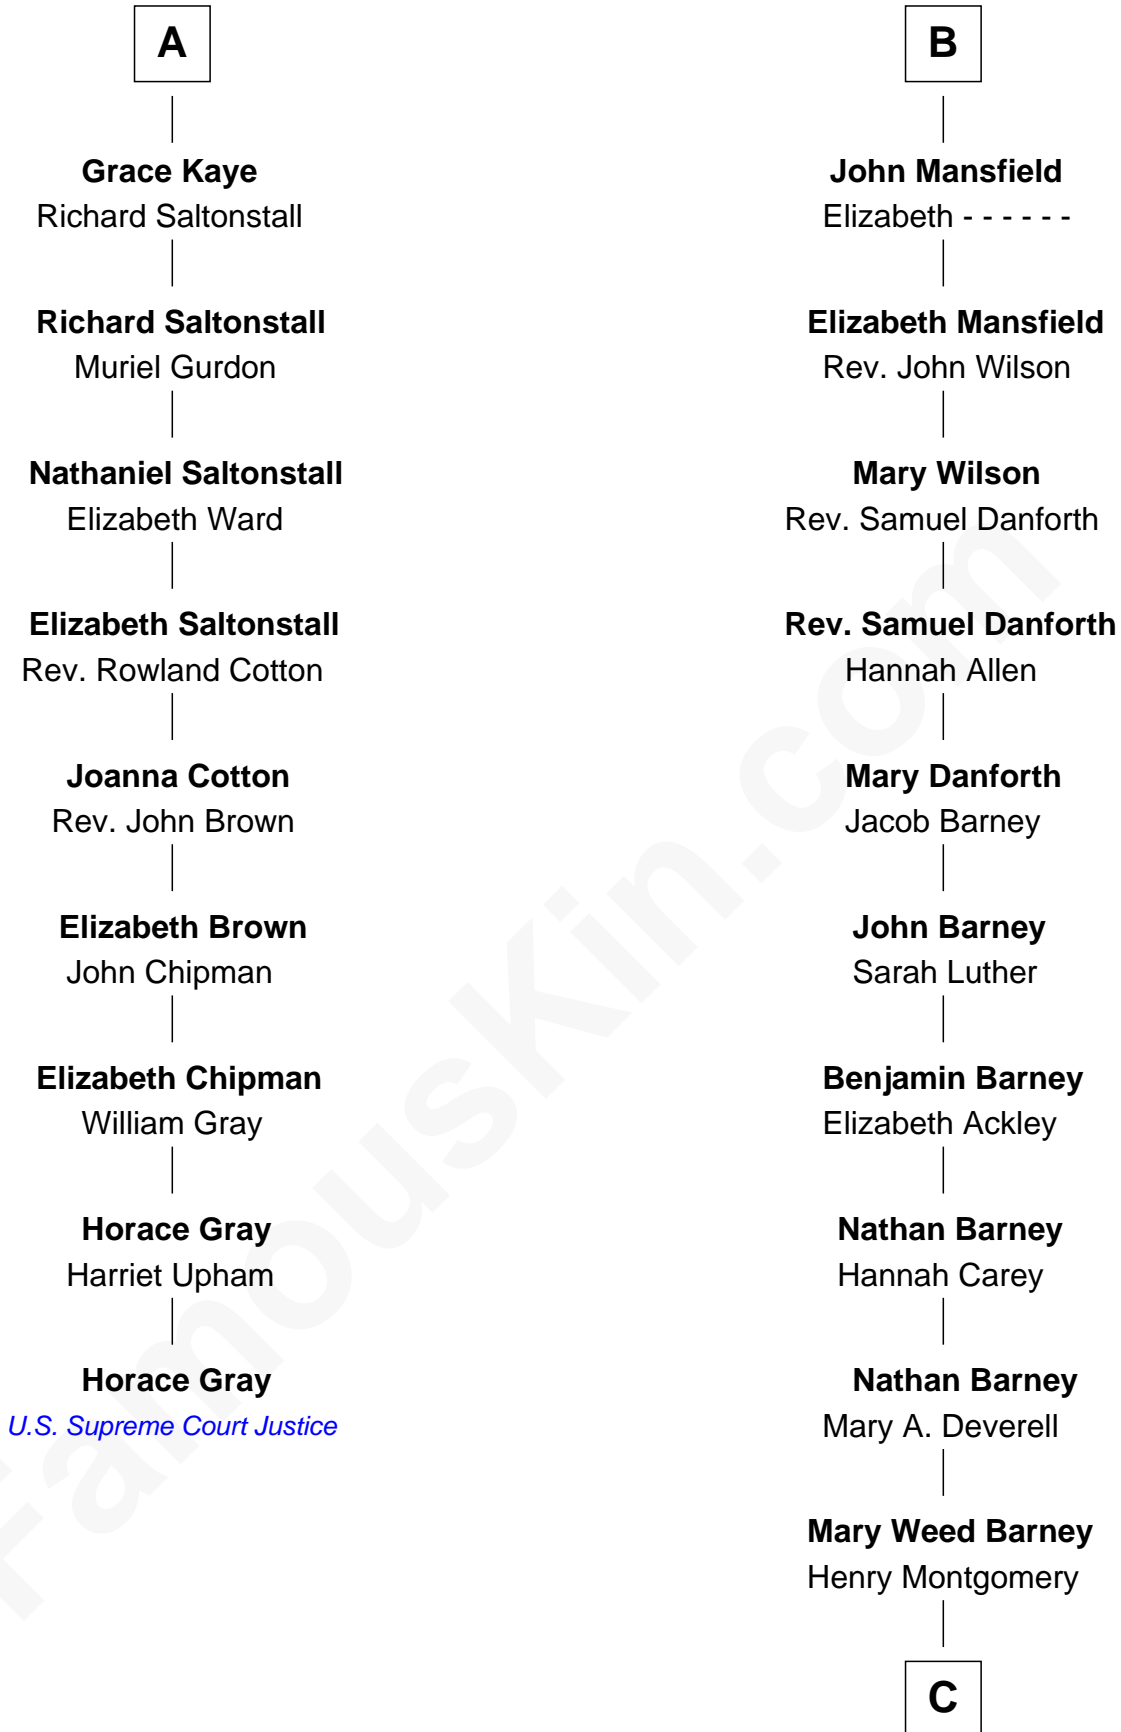

FamousKin.com

Relationship Chart of

Horace Gray

U.S. Supreme Court Justice

15th cousin 3 times removed of

Elizabeth Montgomery

TV Actress - "Bewitched"

C

Henry Montgomery
Elizabeth Bryan Allen

Elizabeth Montgomery
TV Actress - "Bewitched"

FamousKin.com