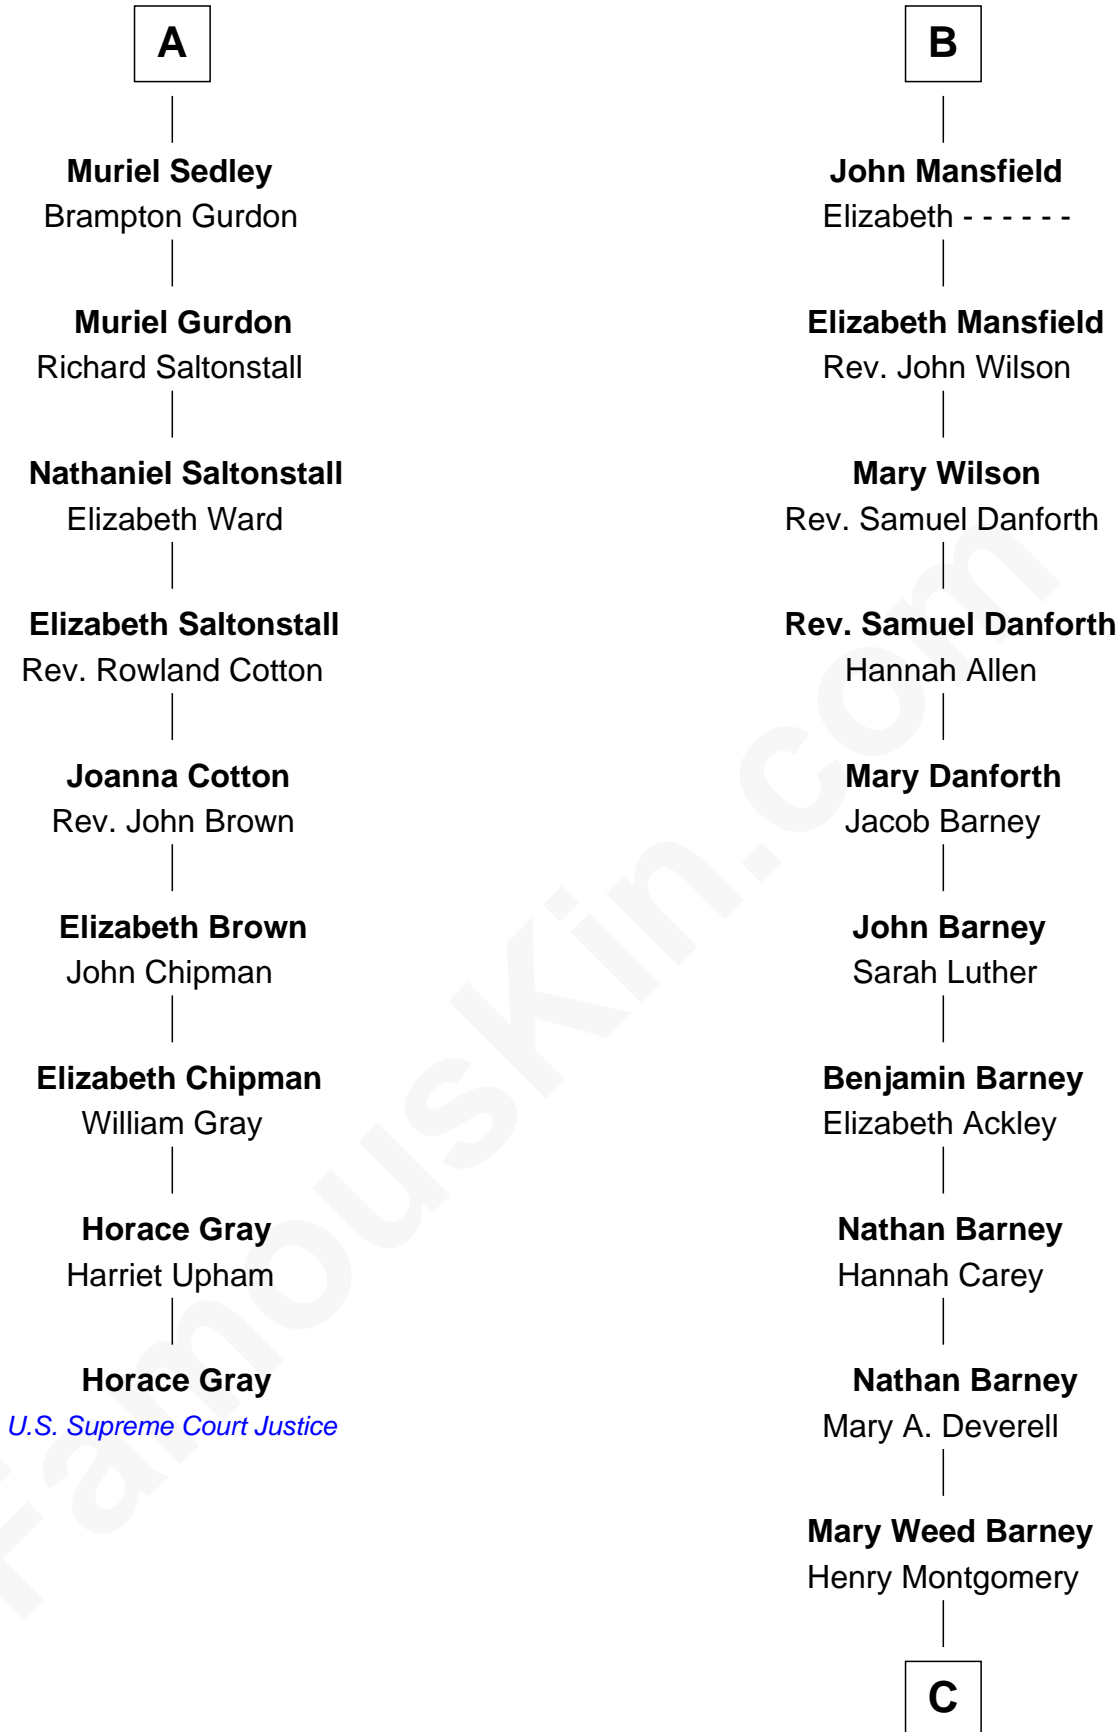

FamousKin.com

Relationship Chart of

Horace Gray

U.S. Supreme Court Justice

15th cousin 3 times removed of

Elizabeth Montgomery

TV Actress - "Bewitched"

C

Henry Montgomery
Elizabeth Bryan Allen

Elizabeth Montgomery
TV Actress - "Bewitched"

FamousKin.com