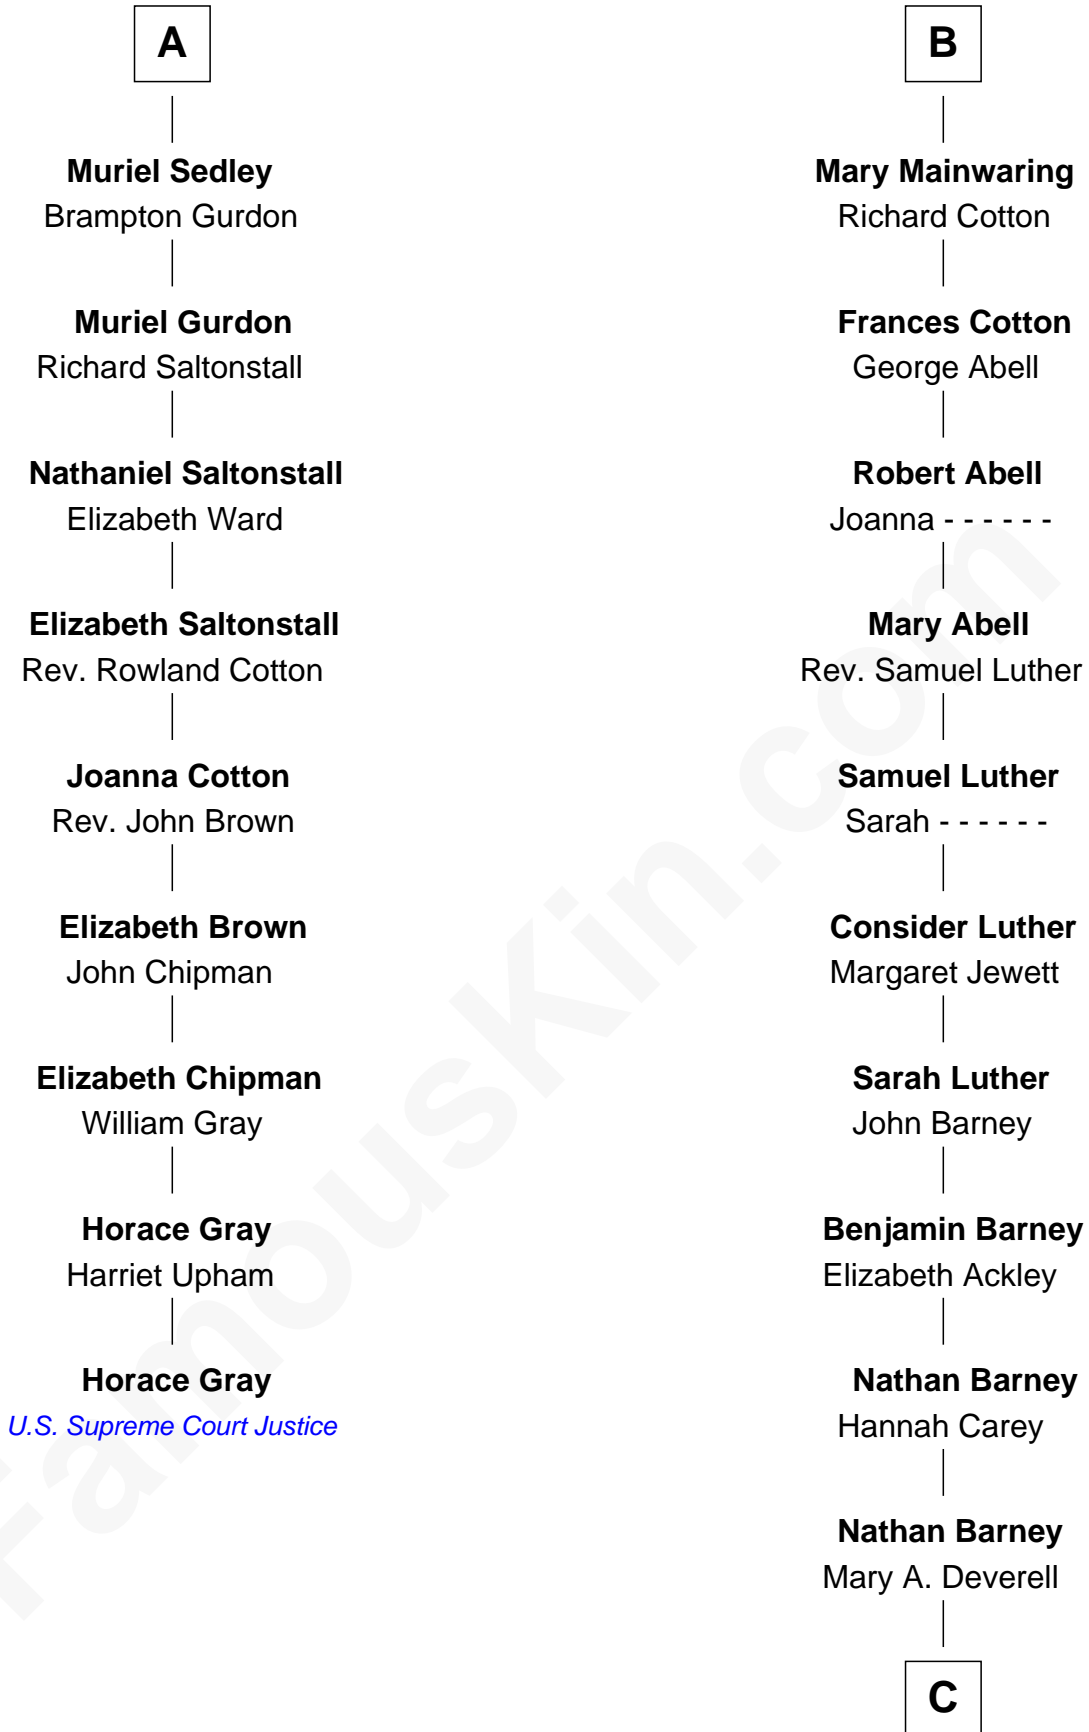

FamousKin.com

Relationship Chart of Horace Gray

U.S. Supreme Court Justice

15th cousin 4 times removed of

Elizabeth Montgomery

TV Actress - "Bewitched"

Sir Richard Fitzalan

Elizabeth de Bohun

Elizabeth Fitzalan
Sir Thomas Mowbray

Margaret Mowbray
Sir Robert Howard

Sir John Howard
Margaret Chedworth

Katherine Howard
Sir John Bouchier

Jane Bouchier
Edmund Knyvet

John Knyvet
Agnes Harcourt

Abigail Knyvet
Martin Sedley

A

Joan Fitzalan
Sir William Beauchamp

Joan Beauchamp
James Butler

Elizabeth Butler
John Talbot

Ann Talbot
Sir Henry Vernon

Elizabeth Vernon
Sir Robert Corbet

Dorothy Corbet
Sir Richard Mainwaring

Sir Arthur Mainwaring
Margaret Mainwaring

B

C

—
Mary Weed Barney

Henry Montgomery

—
Henry Montgomery

Elizabeth Bryan Allen

—
Elizabeth Montgomery

TV Actress - "Bewitched"