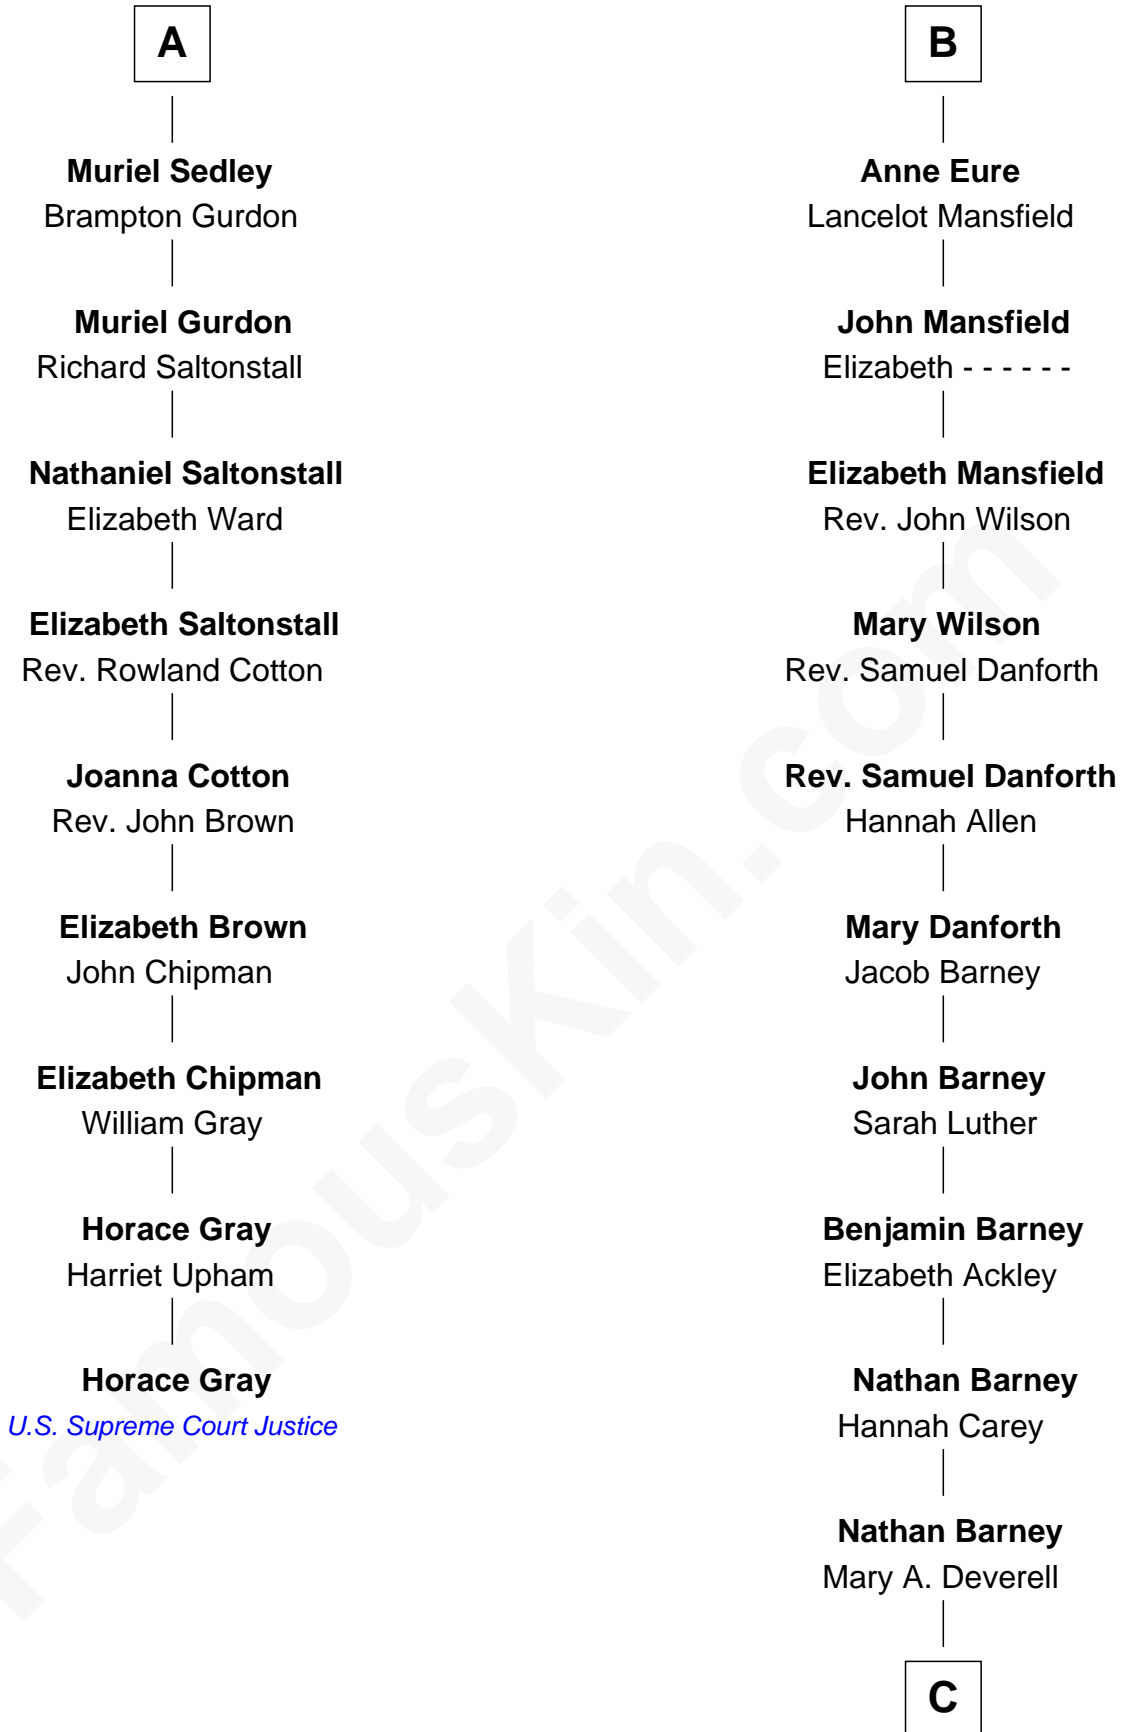

FamousKin.com

Relationship Chart of

Horace Gray

U.S. Supreme Court Justice

15th cousin 4 times removed of

Elizabeth Montgomery

TV Actress - "Bewitched"

C

—
Mary Weed Barney
Henry Montgomery

—
Henry Montgomery
Elizabeth Bryan Allen

—
Elizabeth Montgomery
TV Actress - "Bewitched"

FamousKin.com