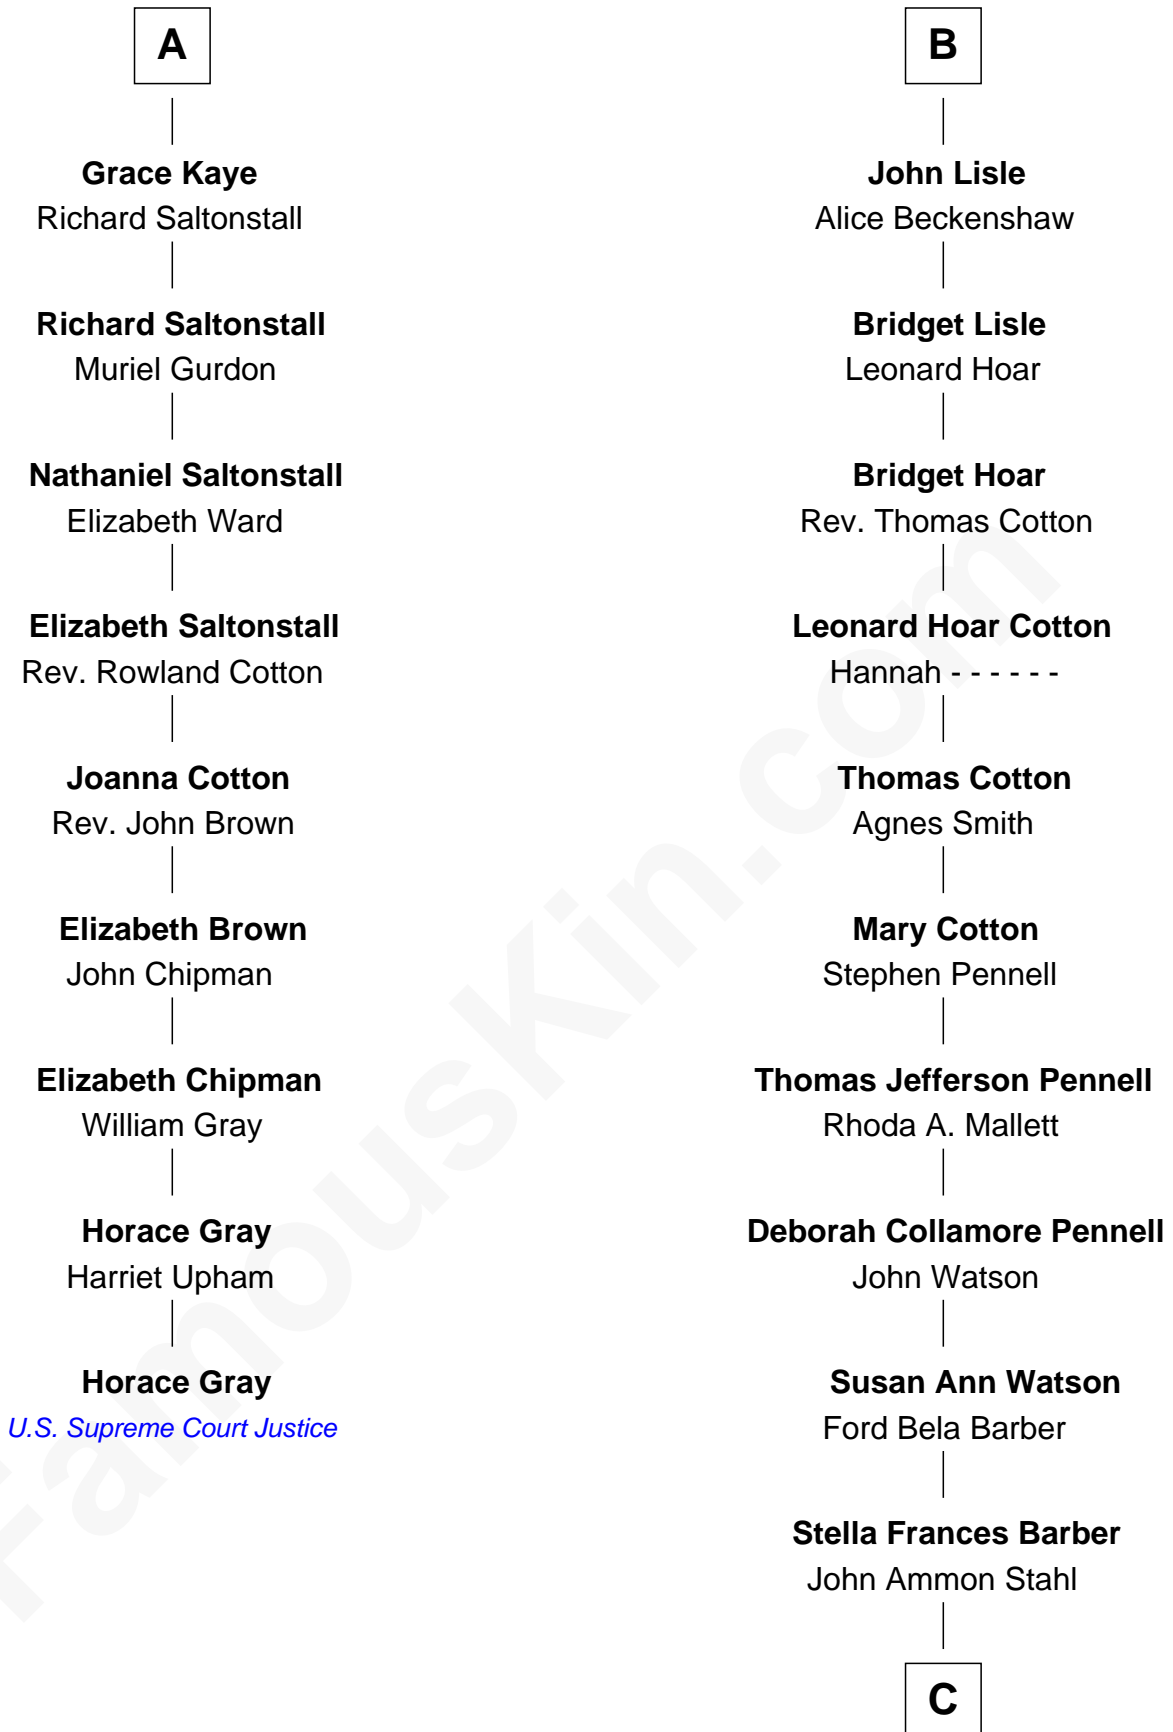

FamousKin.com

Relationship Chart of

Horace Gray

U.S. Supreme Court Justice

15th cousin 3 times removed of

Warren Buffett

Chairman & CEO, Berkshire Hathaway

Sir Thomas Aylesbury
Katherine Pabenham

Isabel Aylesbury
Sir Thomas Chaworth

Elizabeth Chaworth
Sir William FitzWilliam

Isabel FitzWilliam
Richard Wentworth

Matthew Wentworth
Elizabeth Woodruffe

Beatrice Wentworth
Arthur Kaye

John Kaye
Dorothy Mauleverer

Robert Kaye
Anne Flower

A

Eleanor Aylesbury
Sir Humphrey Stafford

Anne Stafford
Sir William Berkeley

Richard Berkeley
Elizabeth Conningsby

Sir John Berkeley
Isabel Dennis

Sir Richard Berkeley
Elizabeth Jermy

Mary Berkeley
Sir John Hungerford

Bridget Hungerford
Sir William Lisle

B

C

—
Leila Stahl
Howard Homan Buffett

—
Warren Buffett
Chairman & CEO, Berkshire Hathaway

FamousKin.com