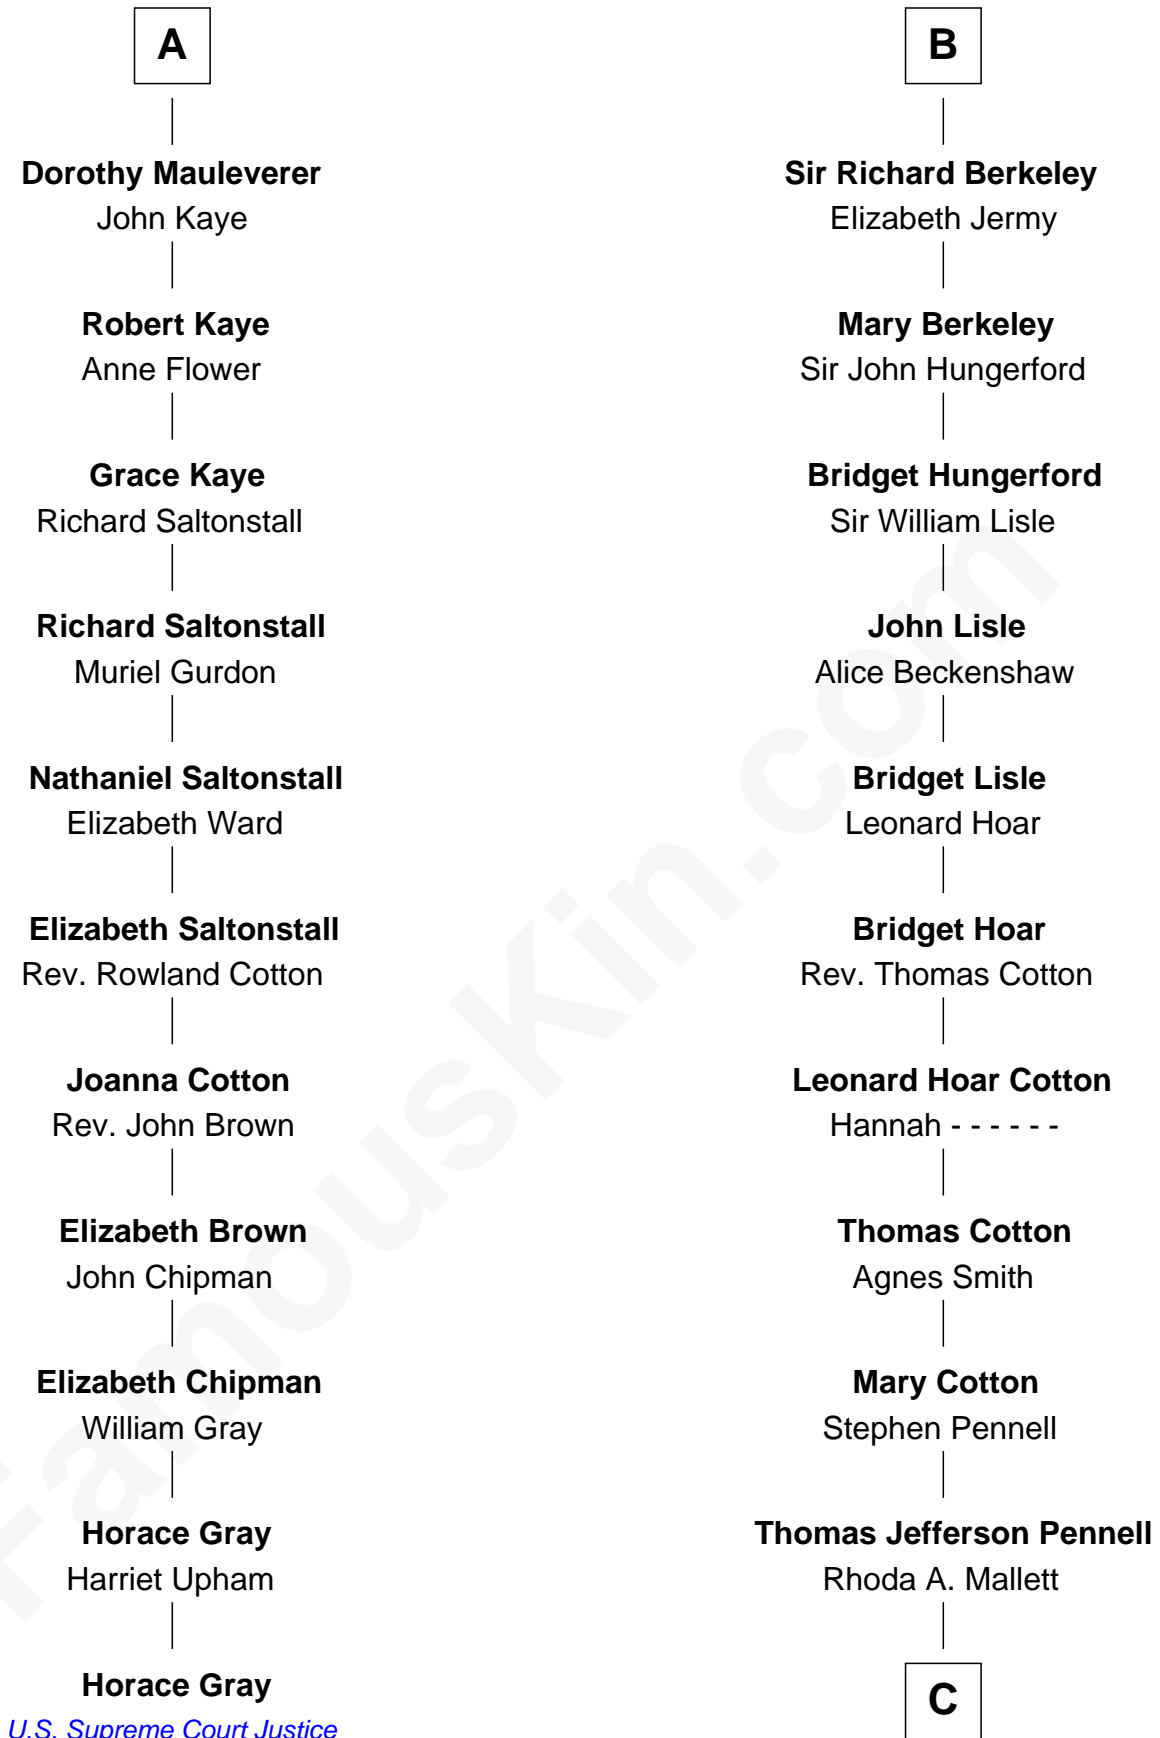

FamousKin.com

Relationship Chart of

Horace Gray

U.S. Supreme Court Justice

17th cousin 4 times removed of

Warren Buffett

Chairman & CEO, Berkshire Hathaway

Sir Maurice de Berkeley

Maurice de Berkeley

Margaret - - - - -

Thomas Berkeley

Catherine Botetourte

Maurice Berkeley

Johanna Denham

Maurice Berkeley

Ellen Montfort

Sir William Berkeley

Anne Stafford

Richard Berkeley

Elizabeth Conningsby

Sir John Berkeley

Isabel Dennis

B

C