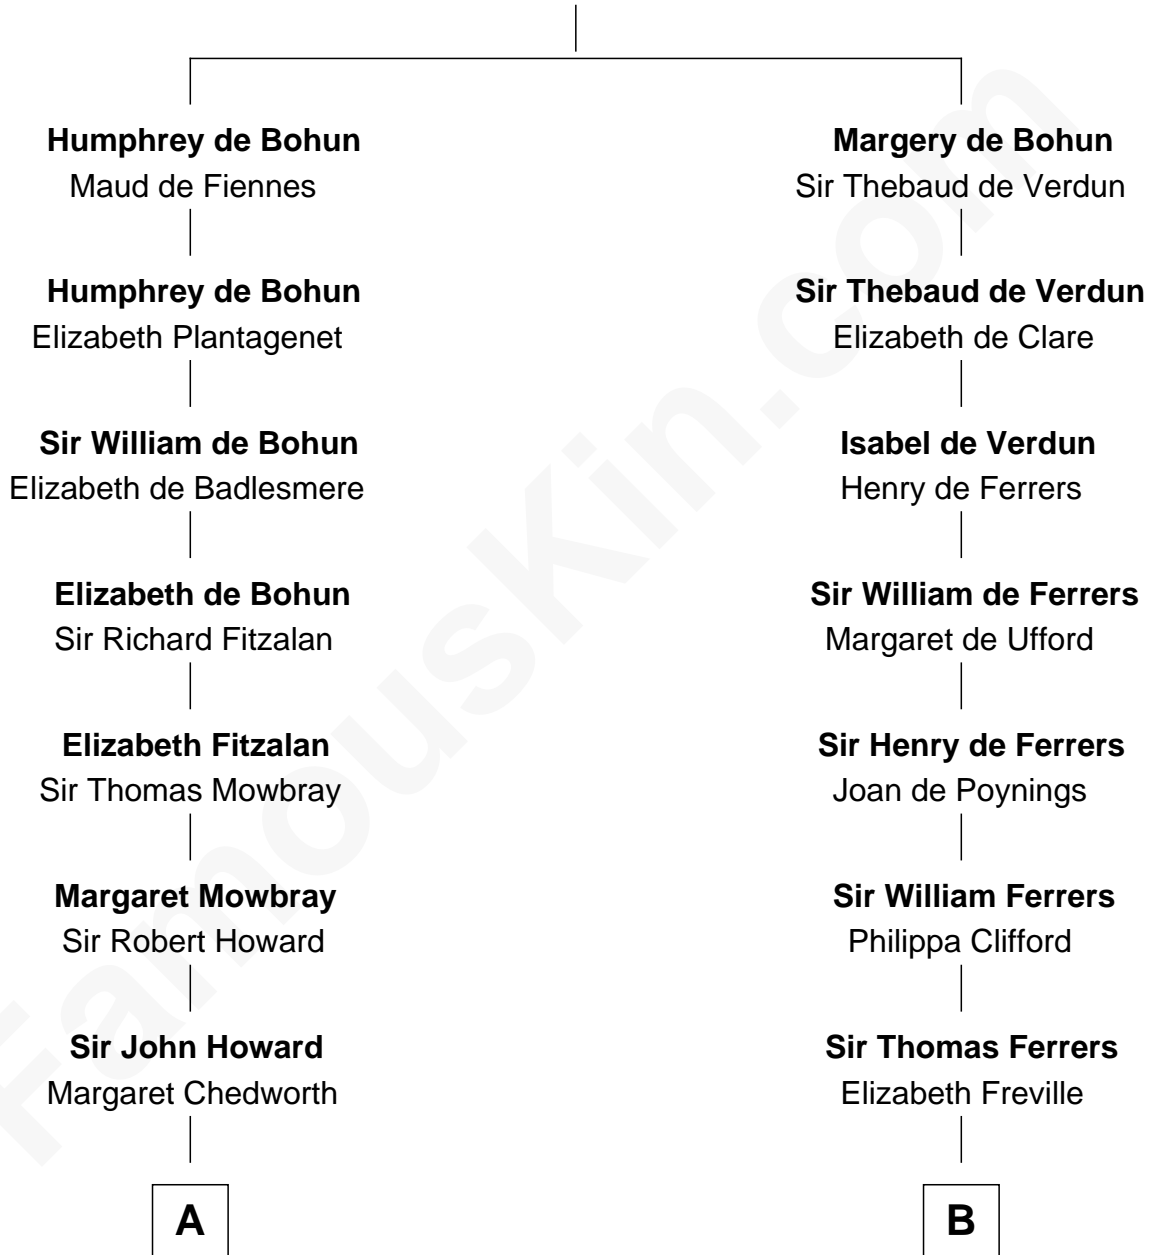

FamousKin.com

Relationship Chart of

Horace Gray

U.S. Supreme Court Justice

19th cousin of

Susan B. Anthony

Women's Rights Advocate

Sir Humphrey de Bohun

Eleanor de Braiose

C

Elizabeth Chipman

William Gray

Horace Gray

Harriet Upham

Horace Gray

U.S. Supreme Court Justice

D

Humphrey Anthony

Hannah Lapham

Daniel Anthony

Lucy Read

Susan B. Anthony

Women's Rights Advocate

FamousKin.com