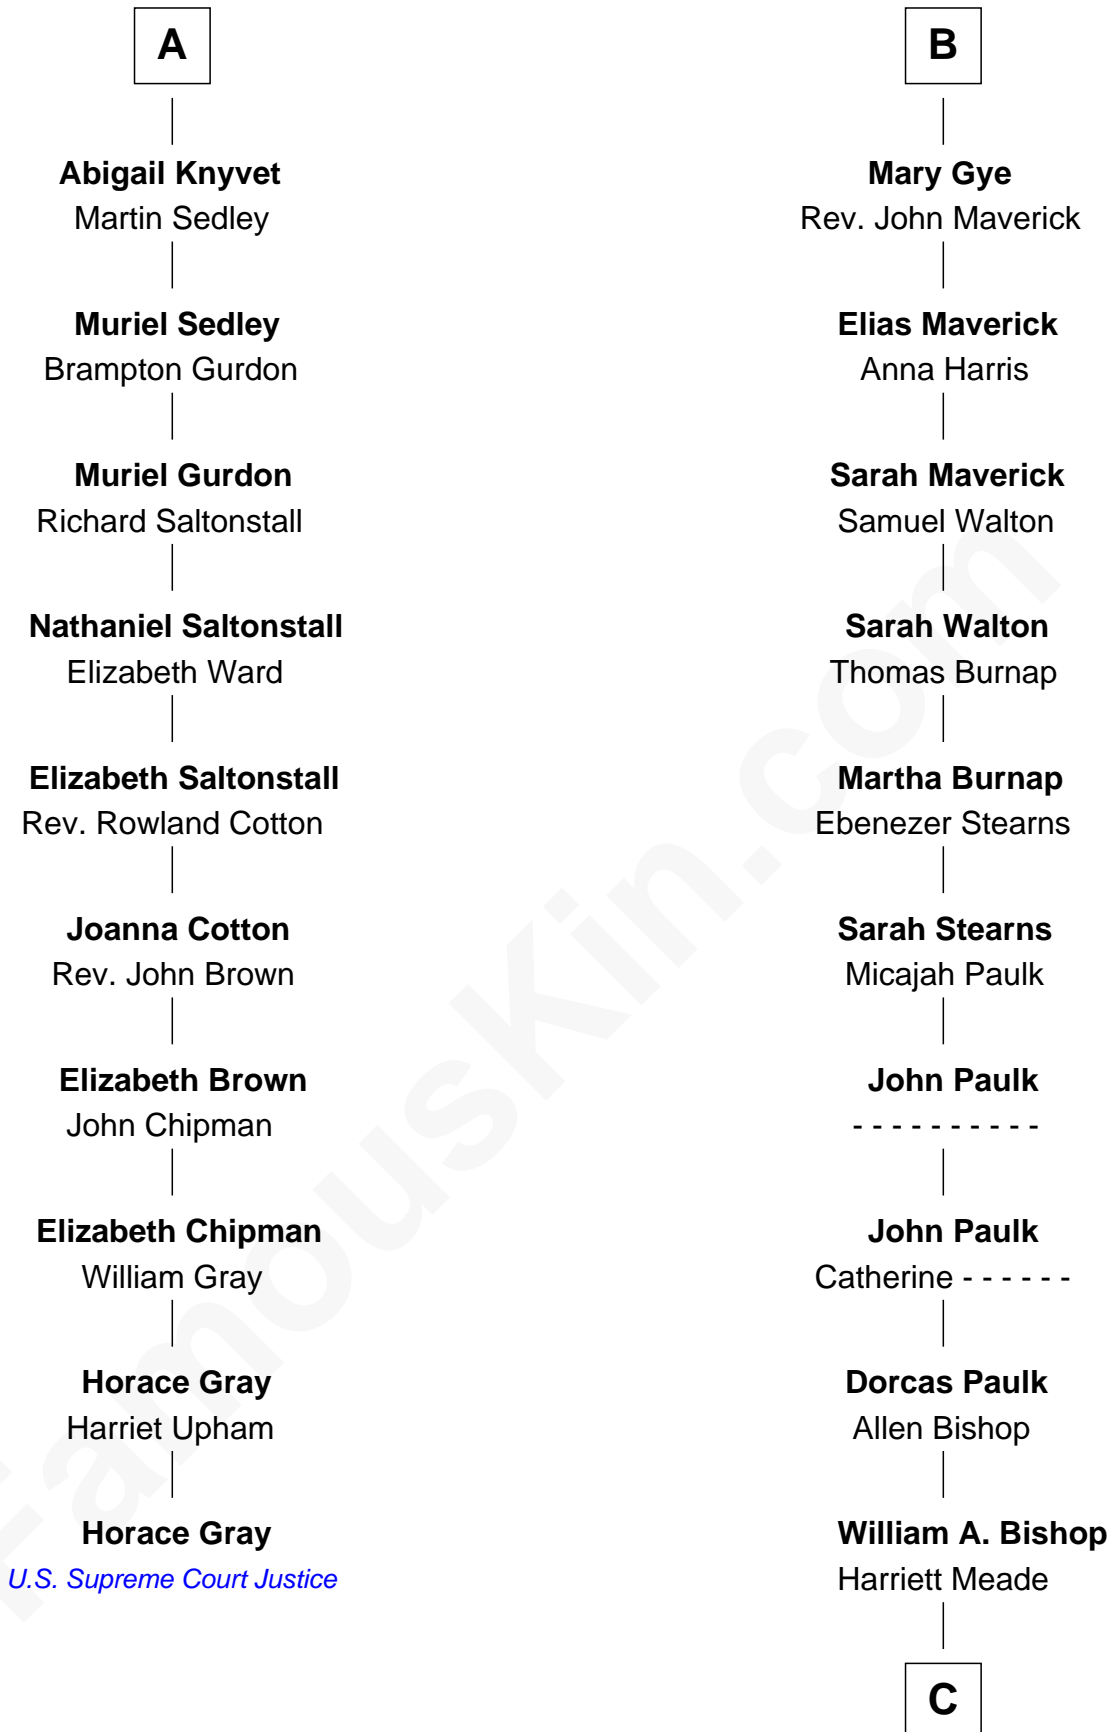

FamousKin.com

Relationship Chart of

Horace Gray

U.S. Supreme Court Justice

16th cousin 4 times removed of

Michael Strahan

NFL Player and TV Personality

Richard Fitzalan
Eleanor Plantagenet