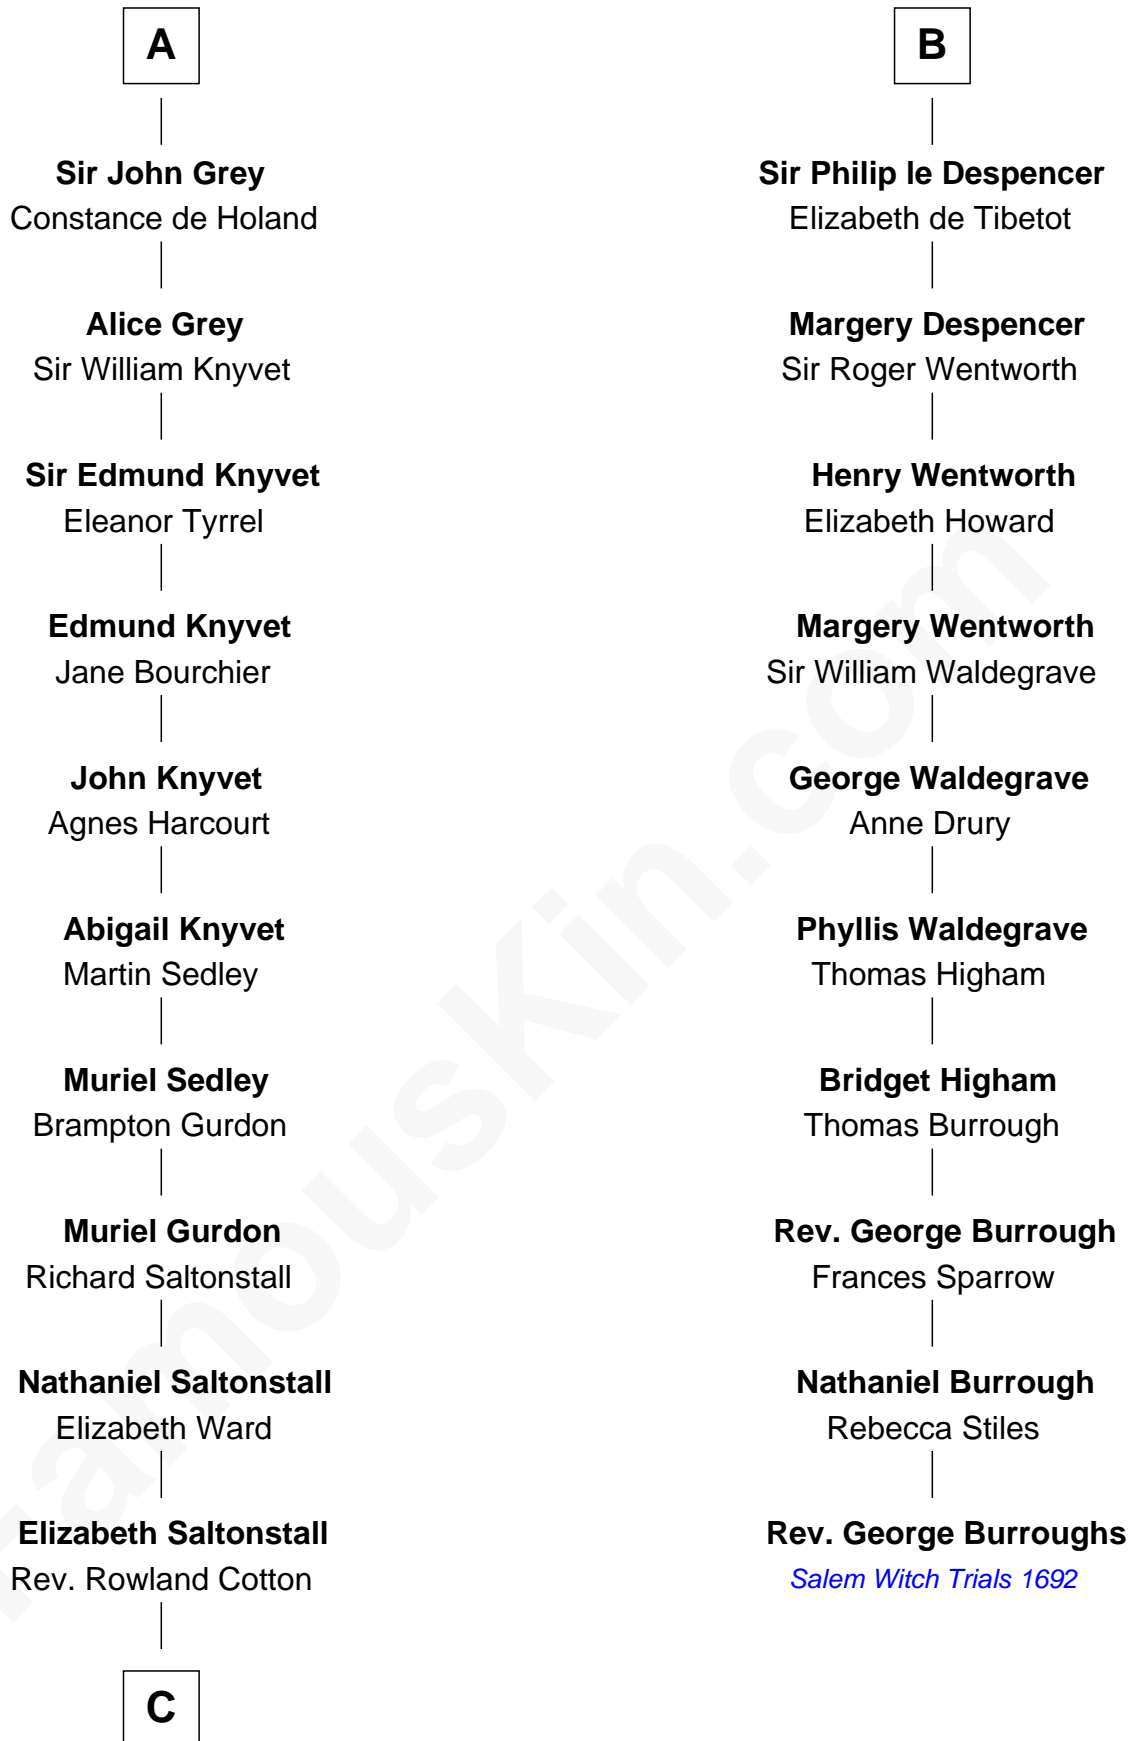

FamousKin.com

Relationship Chart of

Horace Gray

U.S. Supreme Court Justice

16th cousin 5 times removed of

Rev. George Burroughs

Executed for Witchcraft, Salem 1692

C