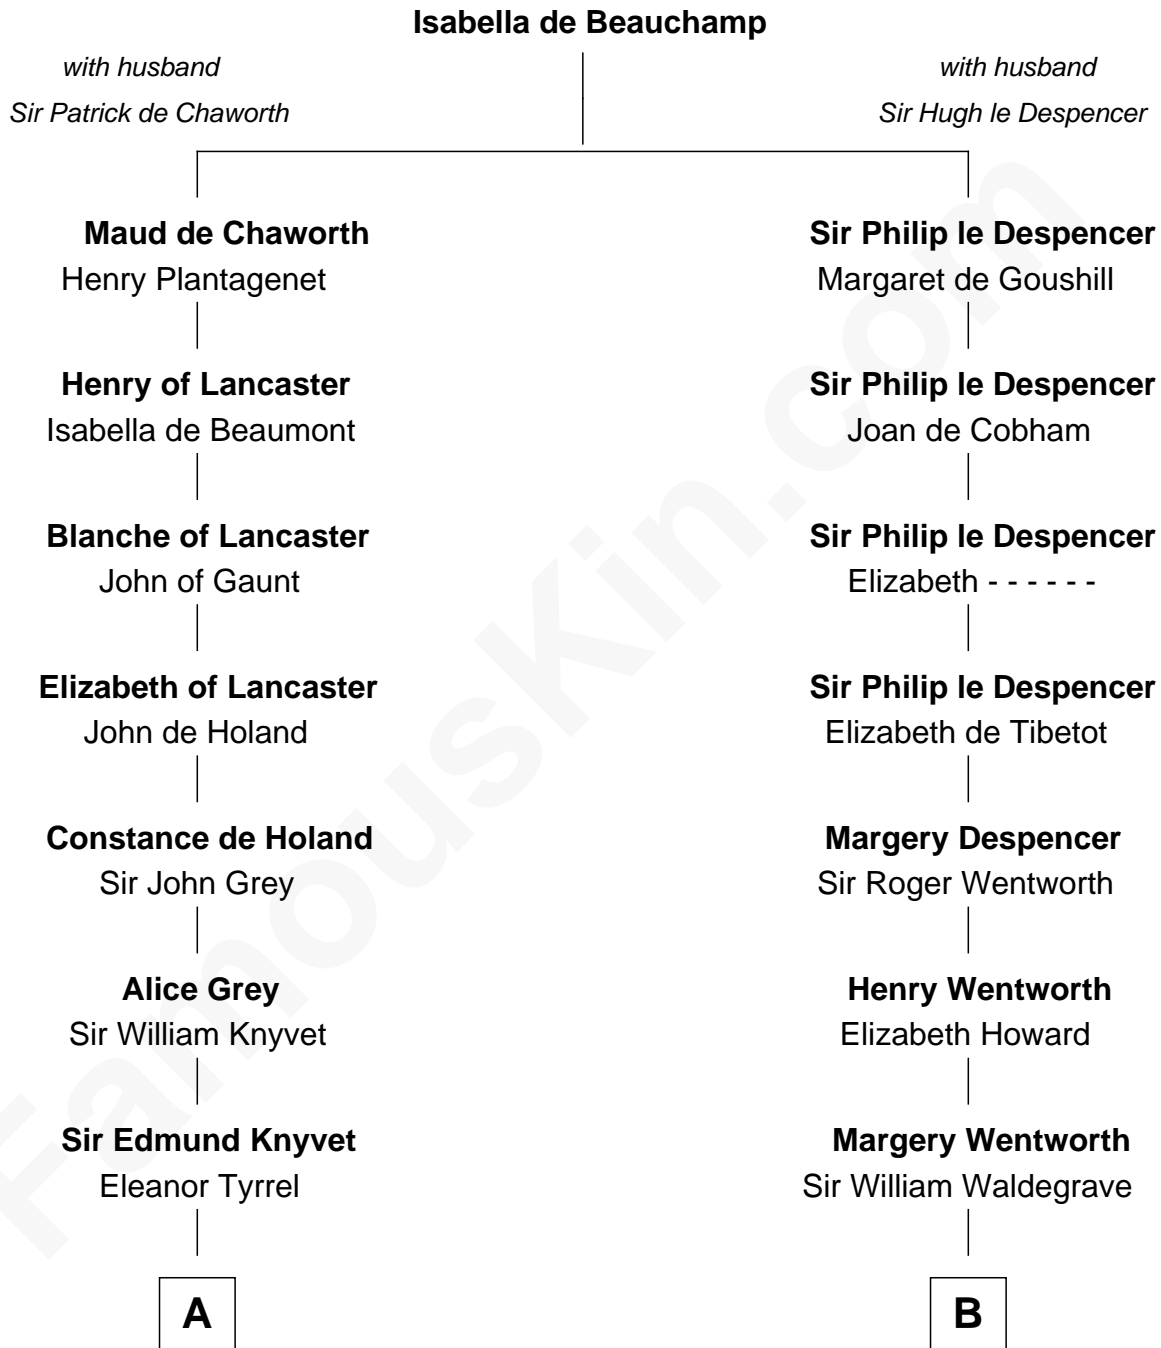

FamousKin.com

Relationship Chart of

Horace Gray

U.S. Supreme Court Justice

12th cousin 6 times removed of

Rev. George Burroughs

Executed for Witchcraft, Salem 1692

C

—
Horace Gray
Harriet Upham

—
Horace Gray
U.S. Supreme Court Justice

FamousKin.com