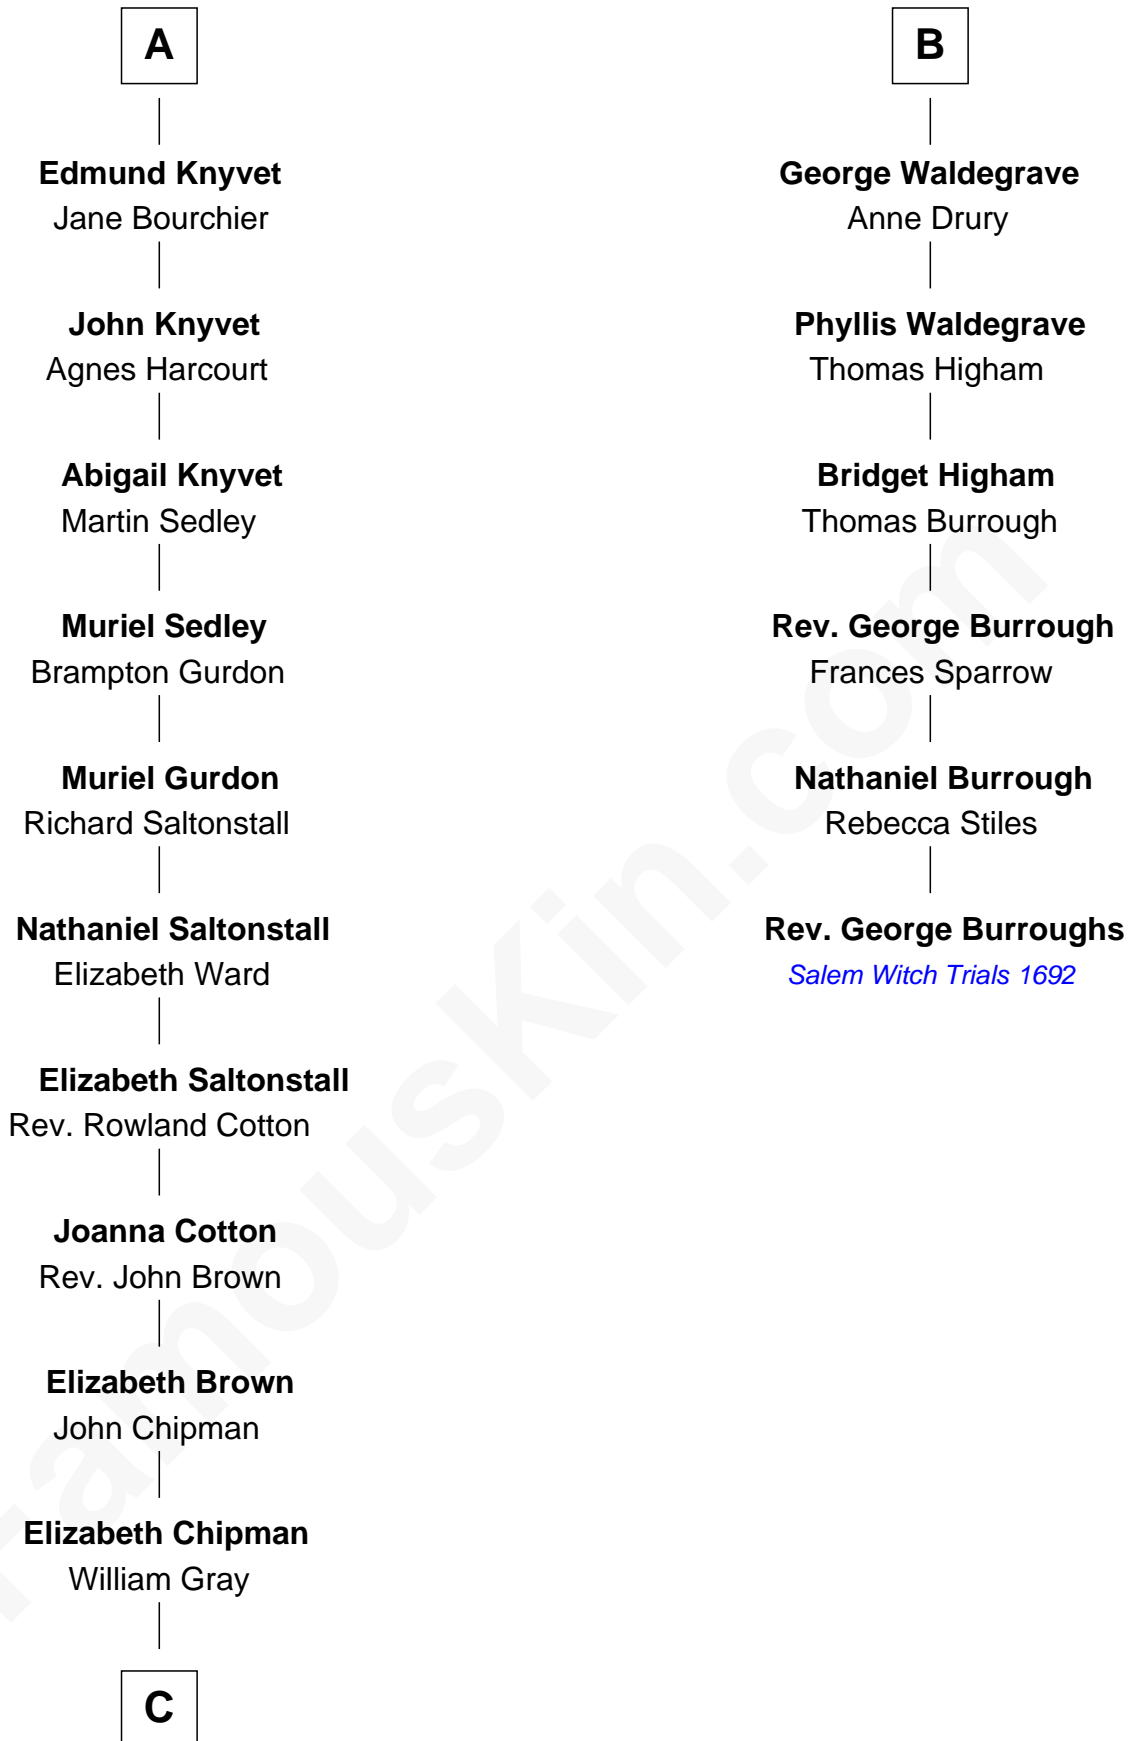

FamousKin.com

Relationship Chart of

Horace Gray

U.S. Supreme Court Justice

12th cousin 6 times removed of

Rev. George Burroughs

Executed for Witchcraft, Salem 1692

C

—
Horace Gray
Harriet Upham

—
Horace Gray
U.S. Supreme Court Justice

FamousKin.com