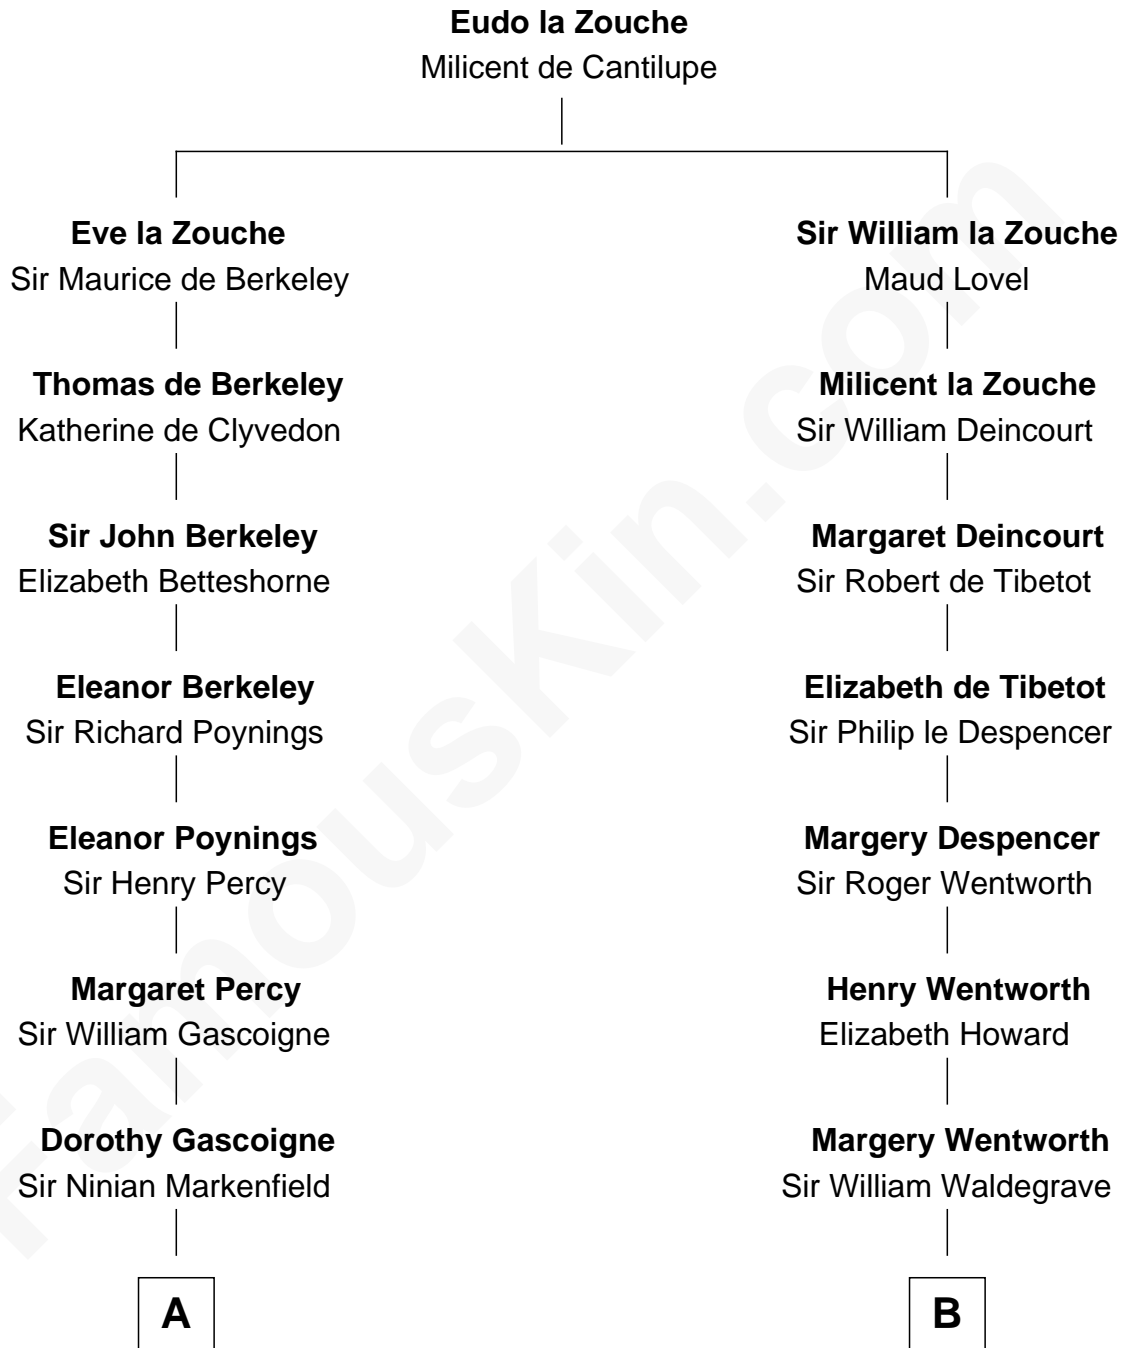

FamousKin.com

Relationship Chart of

Horace Gray

U.S. Supreme Court Justice

12th cousin 6 times removed of

Rev. George Burroughs

Executed for Witchcraft, Salem 1692

C

—
Horace Gray
Harriet Upham

—
Horace Gray
U.S. Supreme Court Justice

FamousKin.com