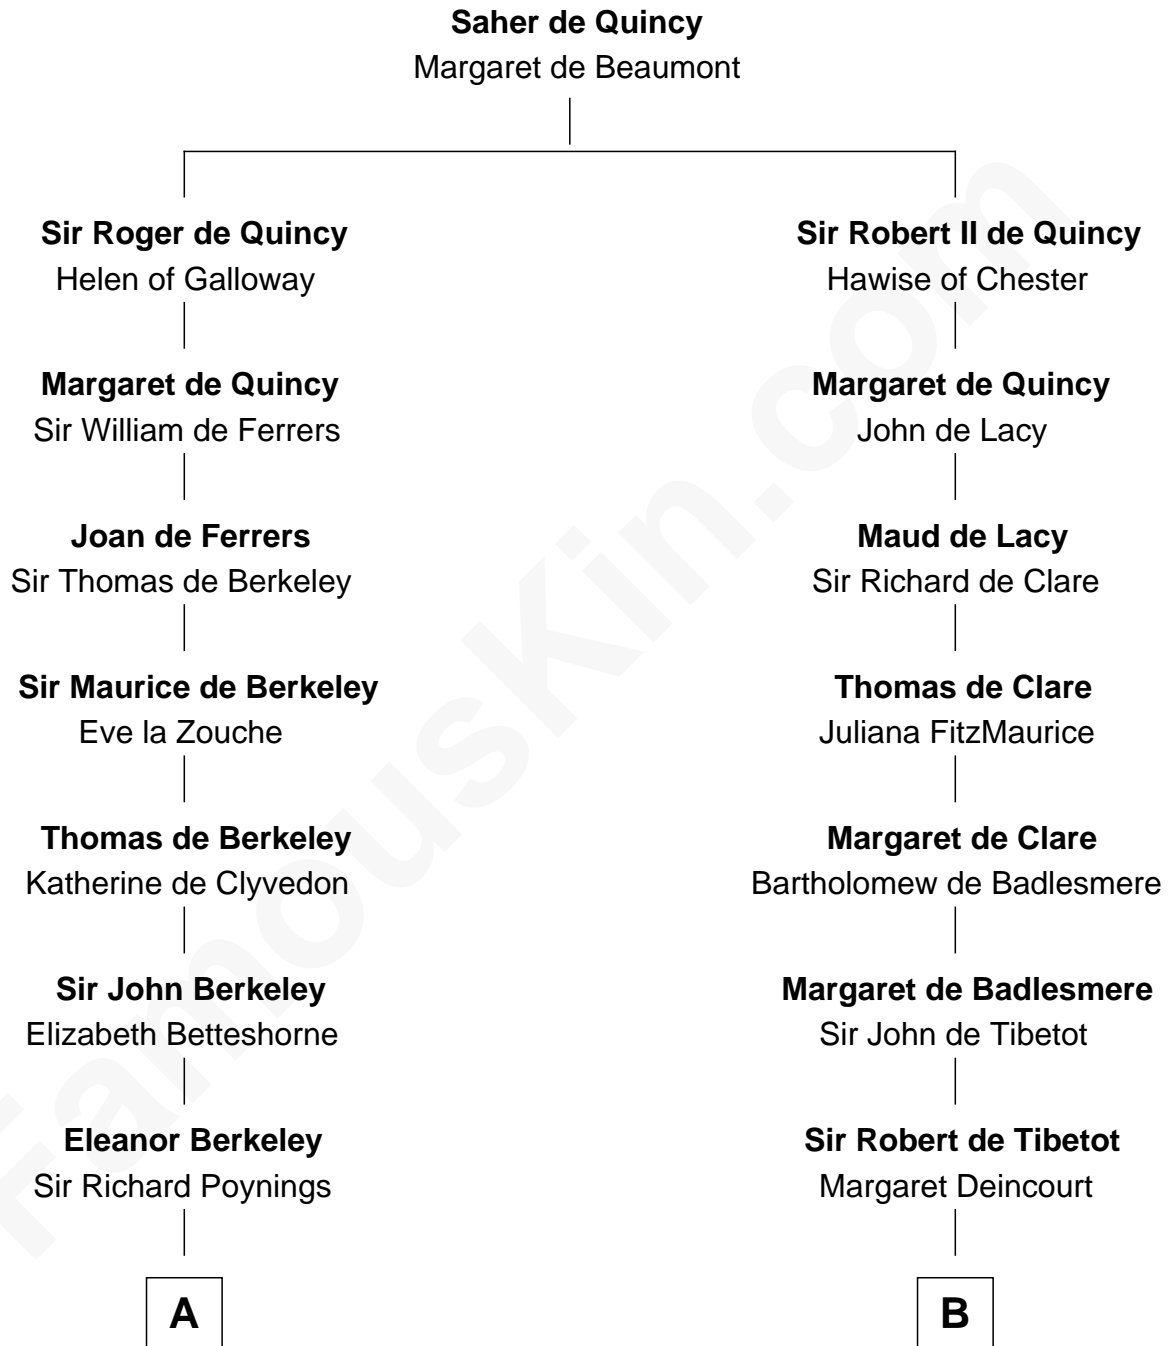

# FamousKin.com

## Relationship Chart of Horace Gray

*U.S. Supreme Court Justice*

16th cousin 5 times removed of

**Rev. George Burroughs**

*Executed for Witchcraft, Salem 1692*

**C**

—  
**Joanna Cotton**  
Rev. John Brown

—  
**Elizabeth Brown**  
John Chipman

—  
**Elizabeth Chipman**  
William Gray

—  
**Horace Gray**  
Harriet Upham

—  
**Horace Gray**  
*U.S. Supreme Court Justice*

FamousKin.com