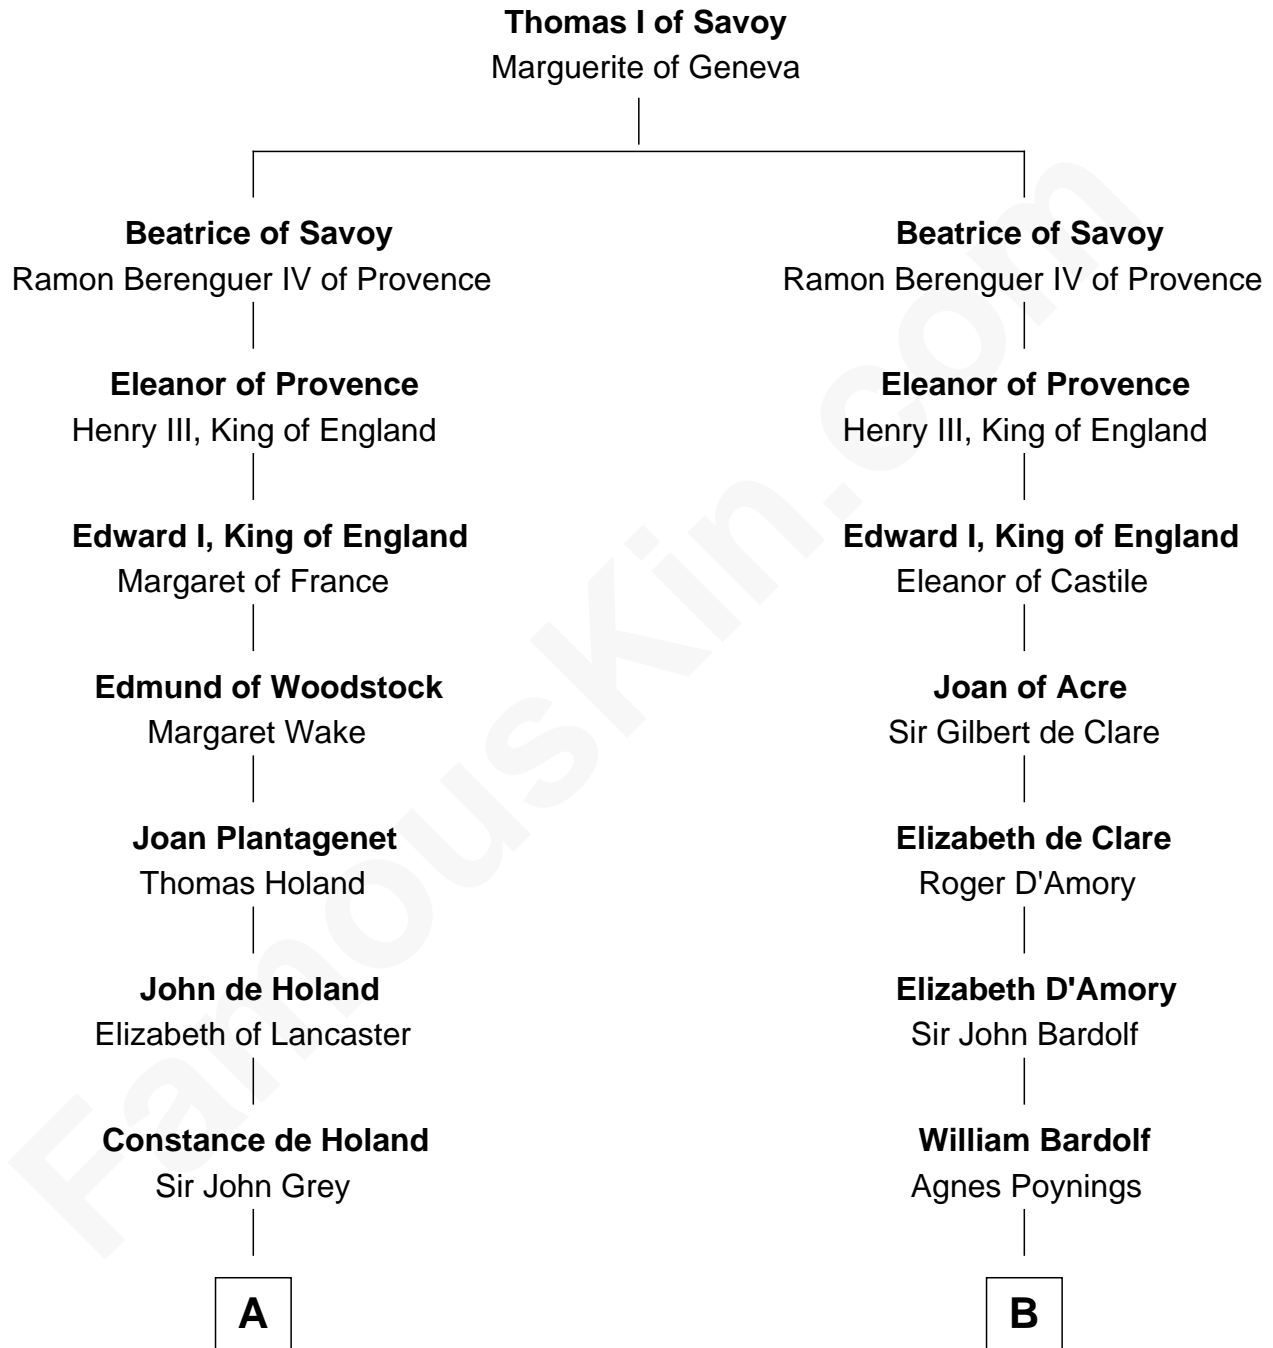

FamousKin.com

Relationship Chart of Horace Gray

U.S. Supreme Court Justice

16th cousin 4 times removed of

Rev. George Burroughs

Executed for Witchcraft, Salem 1692

A

Alice Grey
Sir William Knyvet

Sir Edmund Knyvet
Eleanor Tyrrel

Edmund Knyvet
Jane Bouchier

John Knyvet
Agnes Harcourt

Abigail Knyvet
Martin Sedley

Muriel Sedley
Brampton Gurdon

Muriel Gurdon
Richard Saltonstall

Nathaniel Saltonstall
Elizabeth Ward