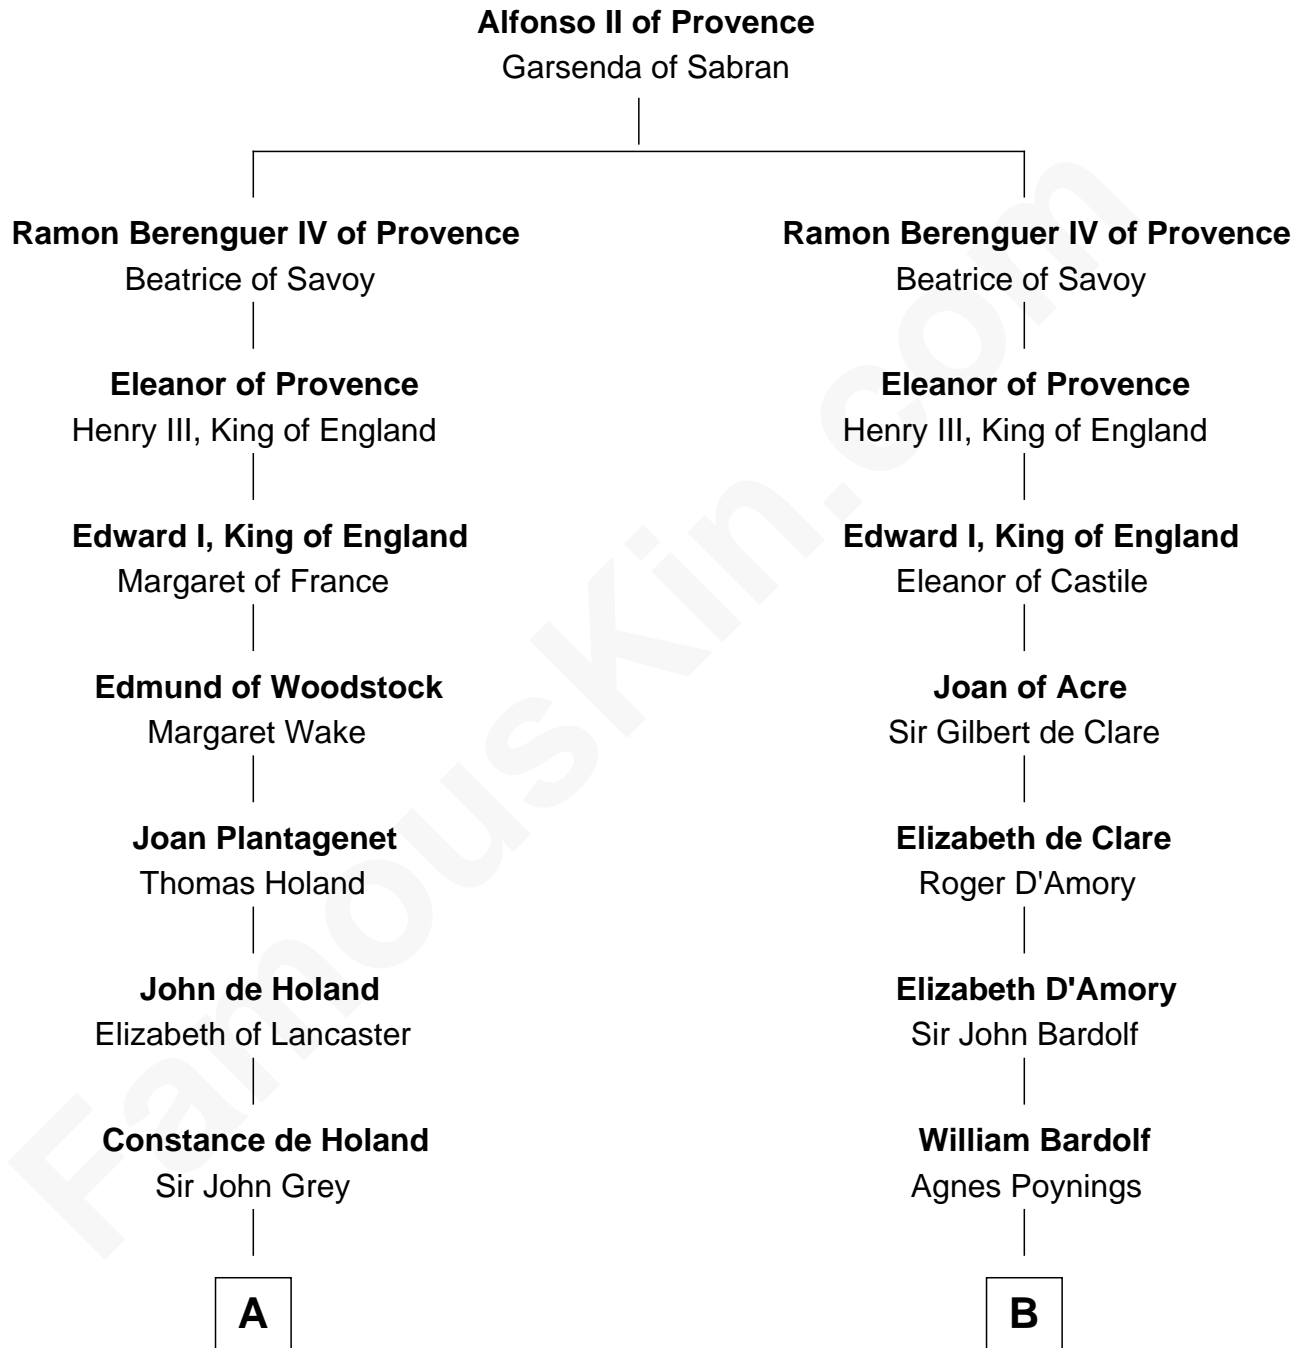

# FamousKin.com

## Relationship Chart of Horace Gray

*U.S. Supreme Court Justice*

16th cousin 4 times removed of

**Rev. George Burroughs**

*Executed for Witchcraft, Salem 1692*

**A**

**Alice Grey**  
Sir William Knyvet

**Sir Edmund Knyvet**  
Eleanor Tyrrel