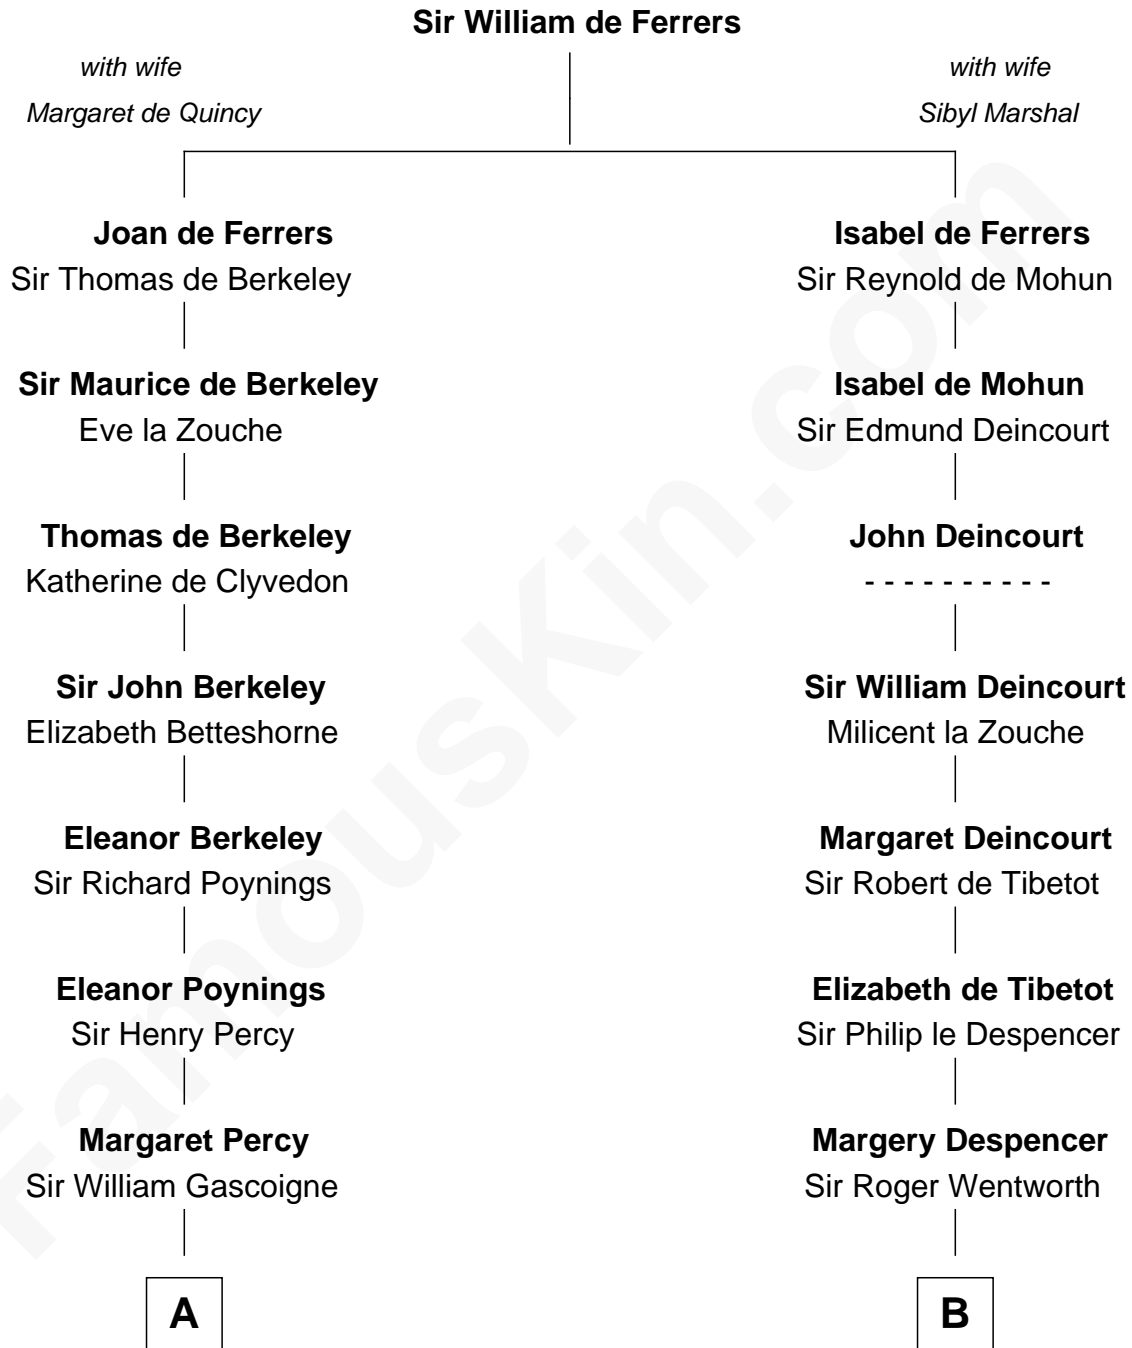

## Relationship Chart of

### Horace Gray

*U.S. Supreme Court Justice*

14th cousin 5 times removed of

**Rev. George Burroughs**

*Executed for Witchcraft, Salem 1692*

**C**

—  
**Elizabeth Chipman**

William Gray

—  
**Horace Gray**

Harriet Upham

—  
**Horace Gray**

*U.S. Supreme Court Justice*

FamousKin.com