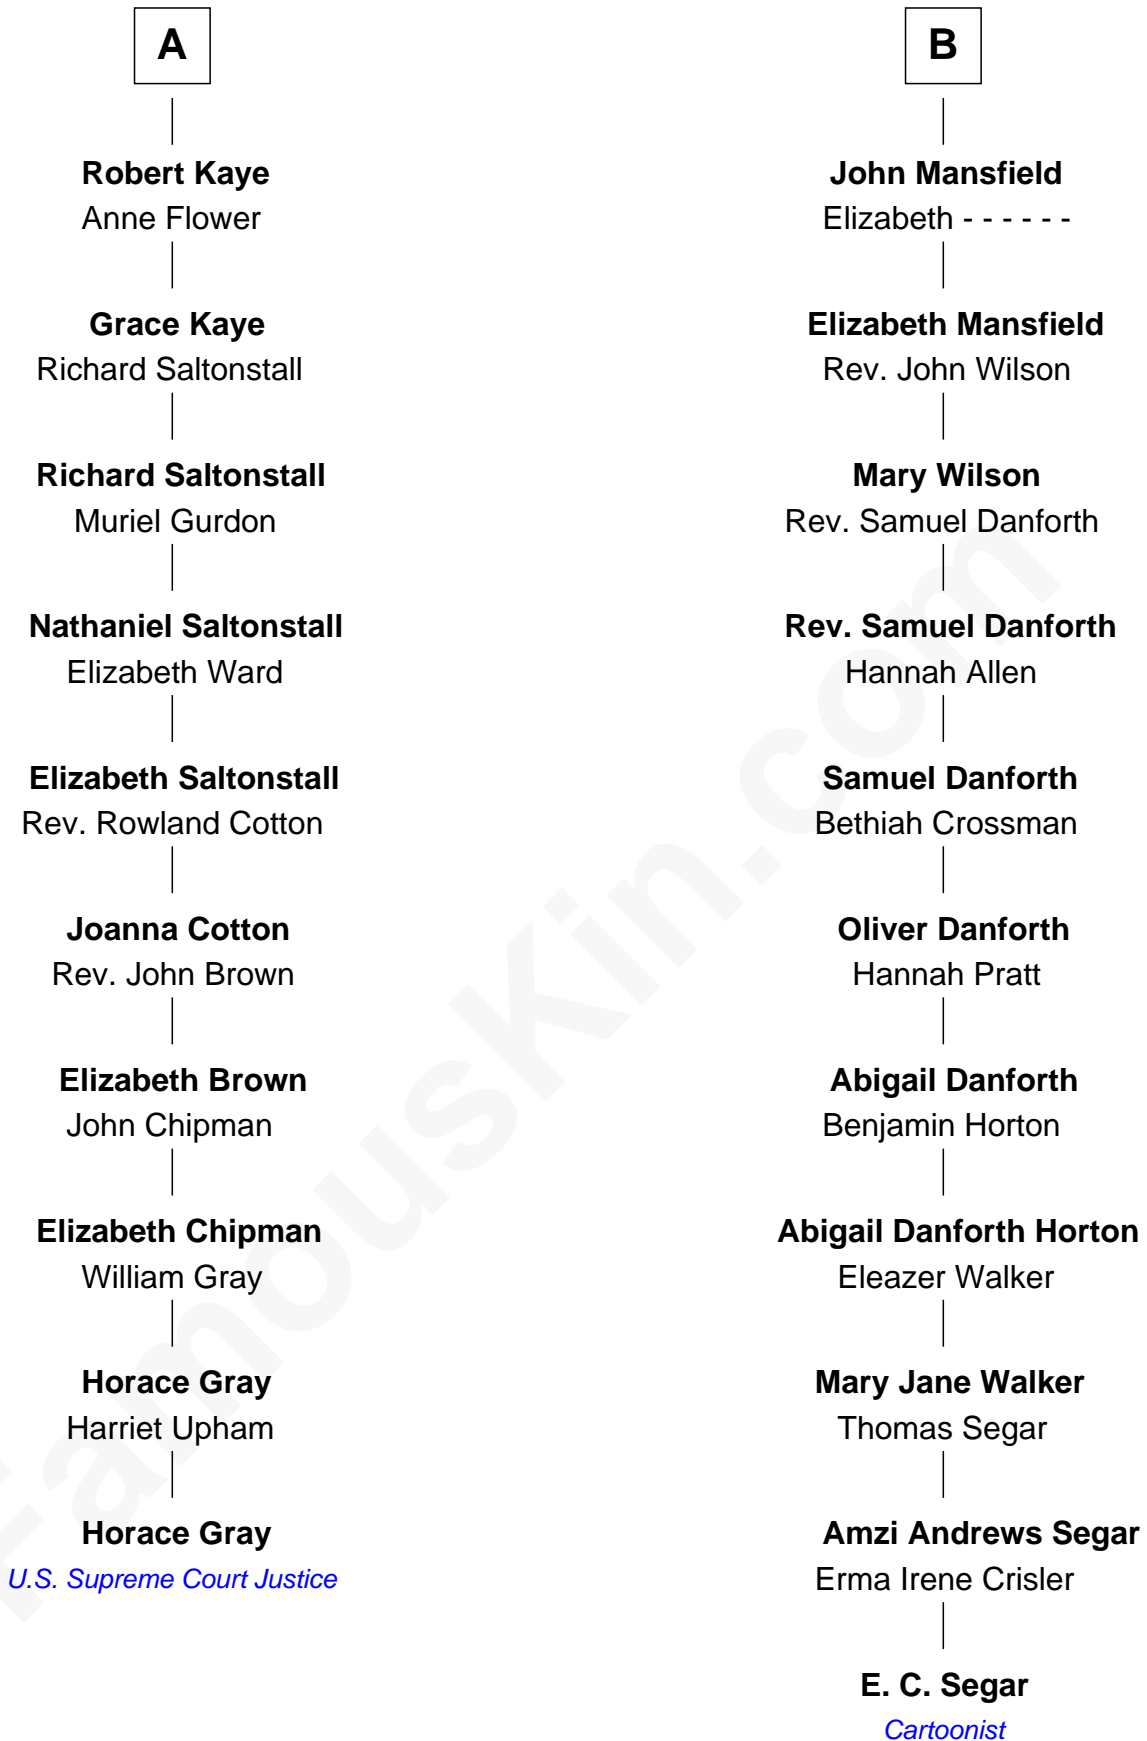

FamousKin.com

Relationship Chart of

Horace Gray

U.S. Supreme Court Justice

16th cousin 1 time removed of

E. C. Segar

Cartoonist (Popeye creator)

Sir Roger de Clifford

Maud de Beauchamp

E. C. Segar photo by [U. S. War Stamp Council](#)