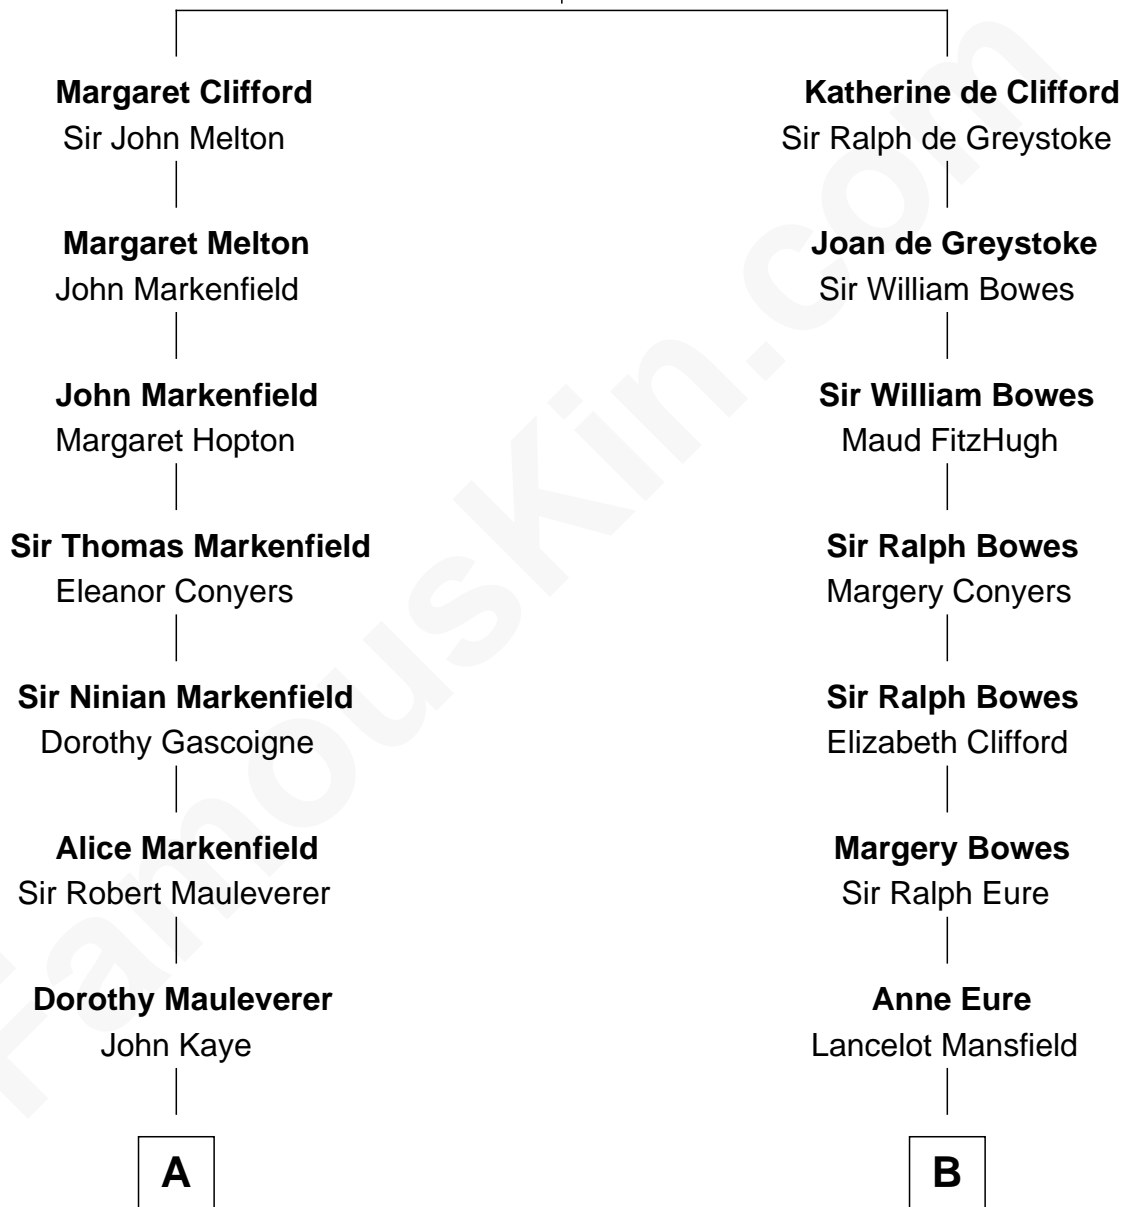

FamousKin.com

Relationship Chart of

Horace Gray

U.S. Supreme Court Justice

16th cousin 1 time removed of

E. C. Segar

Cartoonist (Popeye creator)

Sir Roger de Clifford

Maud de Beauchamp

E. C. Segar photo by [U. S. War Stamp Council](#)