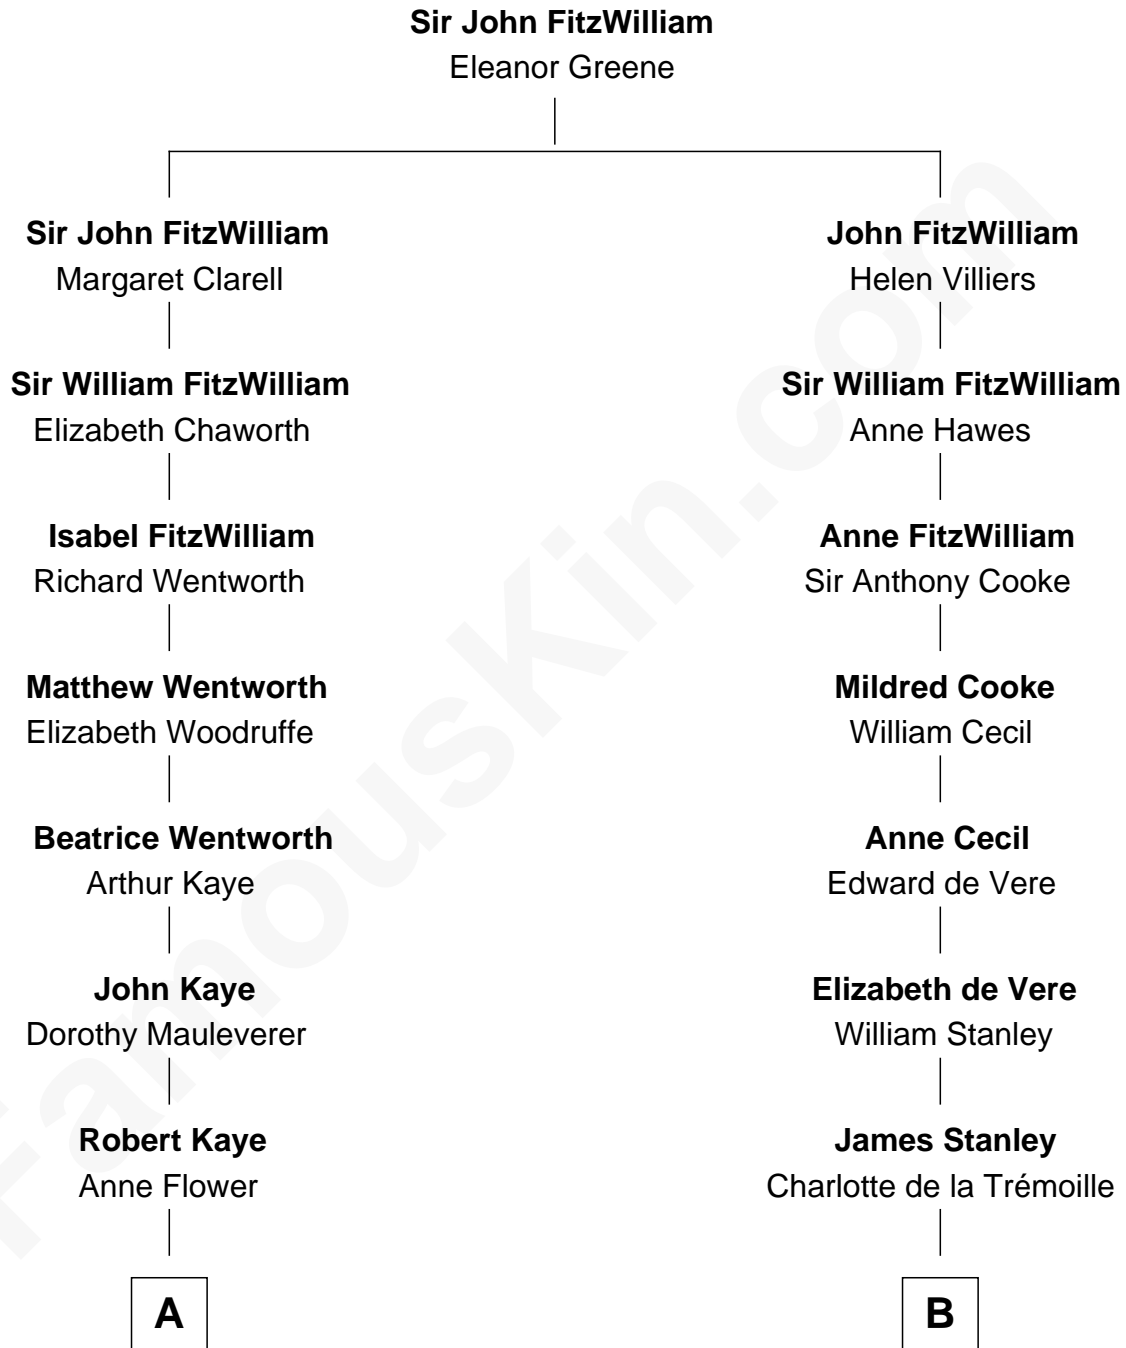

Sir Winston Churchill

Prime Minister of the United Kingdom